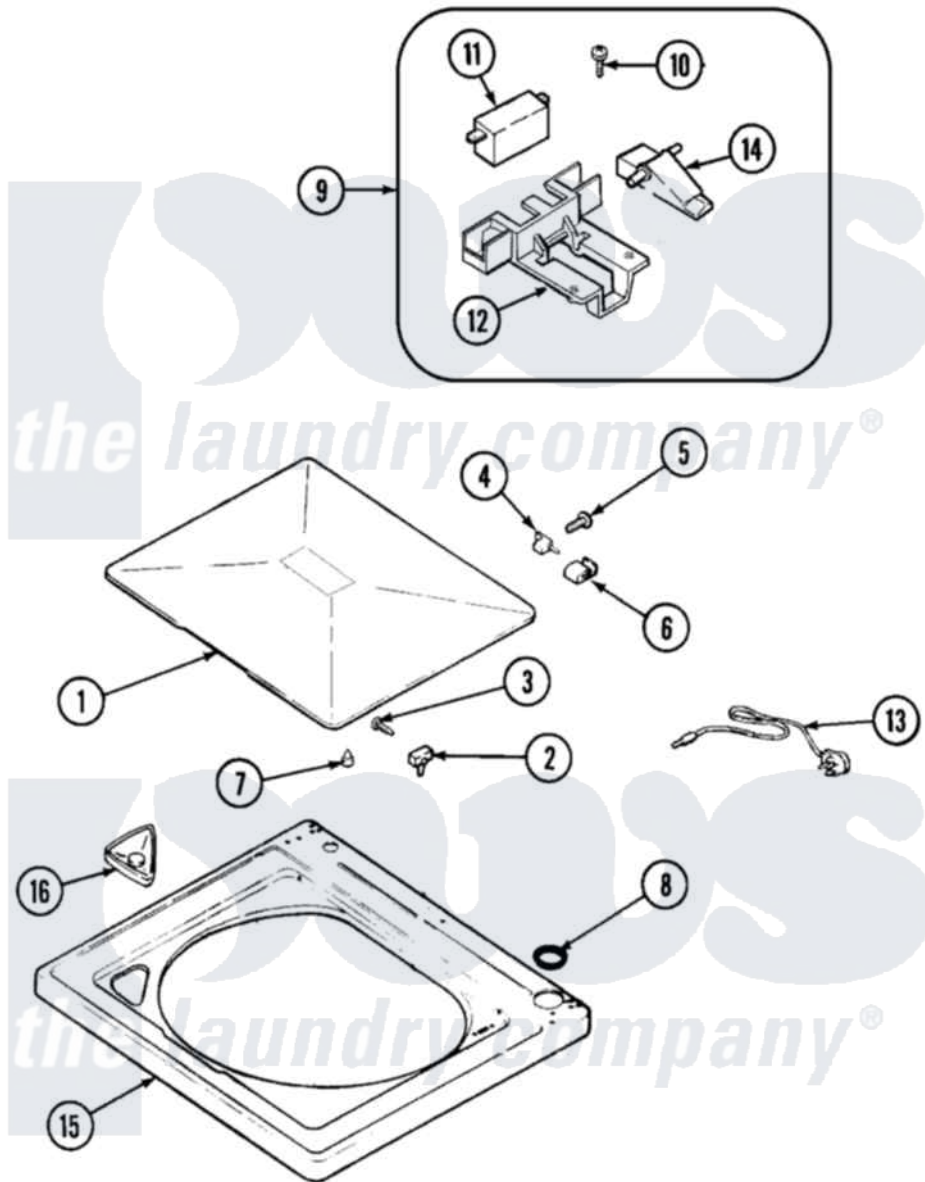

Crosley CW7500Q 06 - TOP

Crosley [Residential Crosley CW7500Q Washer Parts](#) Parts Diagram 06 - TOP
 Click on the part number to view part

Item	Original Part Number	Replaced By	Status	Part Description
1	21001779			Lid
2	43-0057			Actuator, Door Switch
3	25-7438			Screw
4	35-2045			Pin, Hinge
5	25-7893			Screw
6	35-2044			Hinge, Lid
7	35-0581			Bumper, Door
8	35-2063			Bushing, Insulator
9	12001187			Kit, Lid Switch Assembly
10	21001136	3400872		Screw, 8-18 X 3/8
11	21001148	12001187		Kit, Lid Switch Assembly
12	21001135			Housing, Lid Switch
13	21001592			Cord, Power
14	21001134			Lever, Lid Switch
15	21001778			Top, Cabinet
16	21001597			Dispenser, Bleach