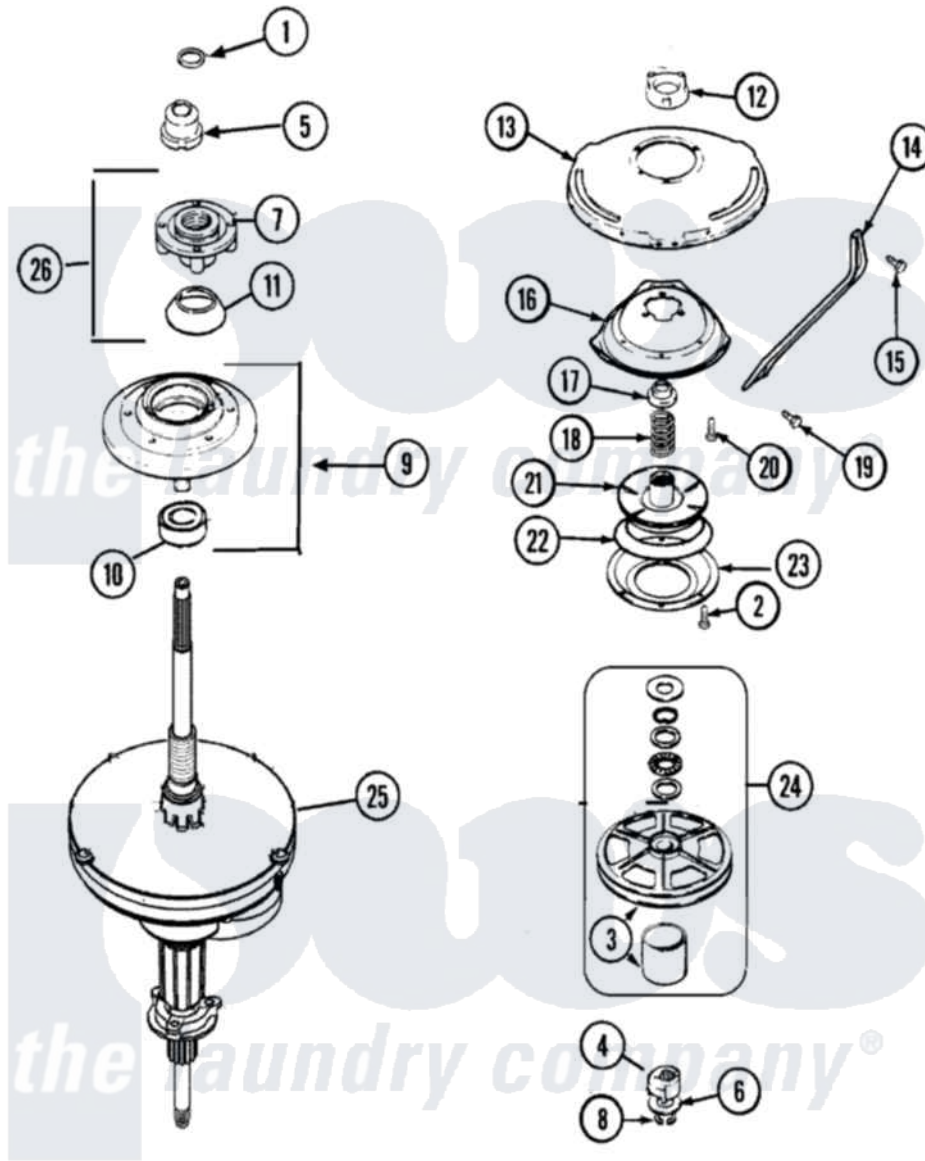

Crosley CW7500Q 07 - TRANSMISSION

Crosley [Residential Crosley CW7500Q Washer Parts](#) Parts Diagram 07 - TRANSMISSION
 Click on the part number to view part

Item	Original Part Number	Replaced By	Status	Part Description
1	25-7941			"O" Ring, Agr Drive Shaft
2	21001065			Screw, No.10-24 x .50 Hxnibhd
3	12001797	12002213		Thrust Bearing Kit
4	LA-2007	12002213		Thrust Bearing Kit
5	21001533	35-5655-1		Seal
6	35-2132			Washer, 1.25ODX.530IDX.032
"	35-2082			Washer, 1.25ODX.530IDX.062
7	21001515	12001598		Tub Seal Assembly--W
8	25-7854			Ring, Retaining
9	12001561			Bearing And Seal Housing Assembly
10	35-2205			Bearing, Spin
11	35-2974			Tub Seal/Hub Assembly
12	12001562			Bearing Assembly
"	35-2205			Bearing, Spin
13	21001518			Support, Tub
14	21001532			Brace, Tub

15	25-7930	21001858	Screw 5/16-18 x 1/2
16	21001163		Housing, Suspension
17	35-2017		Retainer, Brake Spring
18	21001647	21001910	Spring, Brake
19	25-7930	21001858	Screw 5/16-18 x 1/2
20	21001509		Screw, High Performance Plastic
21	35-2948	35-6714	Brake Roto
22	21001161	21002026	Snubber
23	21001761	35-6918	Stator, Brake
24	12500036	12002213	Thrust Bearing Kit
25	21001536	35-6615	Ht TranS S
26	12001598		Tub Seal Assembly--W