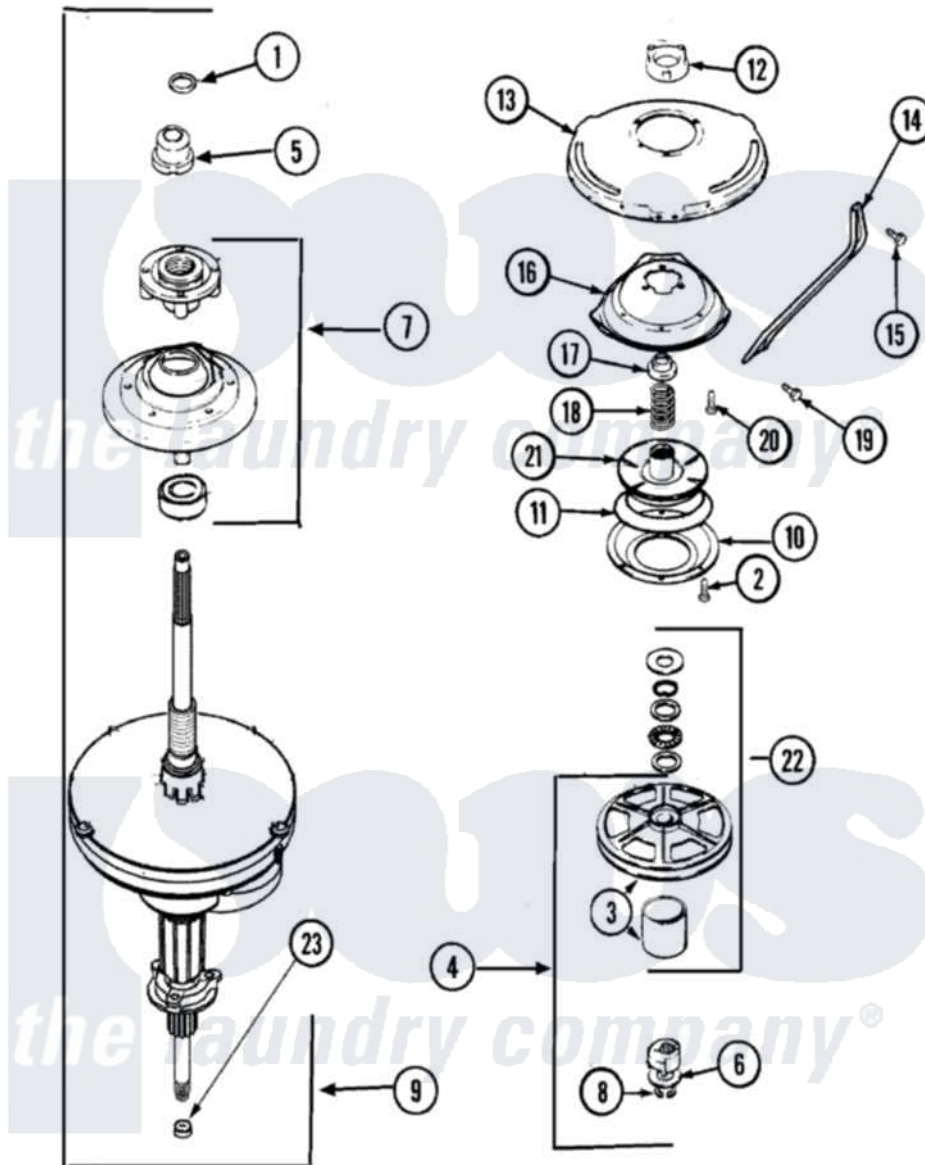

# Crosley CW7500Q 08 - TRANSMISSION (SERIES 17)

Crosley Residential Crosley CW7500Q Washer Parts Parts Diagram 08 - TRANSMISSION (SERIES 17)  
 Click on the part number to view part

Item	Original Part Number	Replaced By	Status	Part Description
1	<a href="#">25-7941</a>			"O" Ring, Agr Drive Shaft
2	<a href="#">21001065</a>			Screw, No.10-24 x .50 Hxnibhd
3	12001797	<a href="#">12002213</a>		Thrust Bearing Kit
4	LA-2007	<a href="#">12002213</a>		Thrust Bearing Kit
5	21001533	<a href="#">35-5655-1</a>		Seal
6	<a href="#">35-2132</a>			Washer, 1.25ODX.530IDX.032
"	<a href="#">35-2082</a>			Washer, 1.25ODX.530IDX.062
7	21001868	<a href="#">W10219156</a>		Tub Seal
8	<a href="#">25-7854</a>			Ring, Retaining
9	21001867	<a href="#">35-6615</a>		Ht TranS S
10	35-2018	<a href="#">35-6918</a>		Stator, Brake
11	21001161	<a href="#">21002026</a>		Snubber
12	21001511	<a href="#">12001562</a>		Bearing Assembly
"	<a href="#">35-2205</a>			Bearing, Spin
13	<a href="#">21001518</a>			Support, Tub
14	<a href="#">21001532</a>			Brace, Tub

15	<a href="#">21001858</a>		Screw 5/16-18 x 1/2
16	<a href="#">21001163</a>		Housing, Suspension
17	<a href="#">35-2017</a>		Retainer, Brake Spring
18	21001647	<a href="#">21001910</a>	Spring, Brake
19	25-7930	<a href="#">21001858</a>	Screw 5/16-18 x 1/2
20	<a href="#">21001509</a>		Screw, High Performance Plastic
21	35-2948	<a href="#">35-6714</a>	Brake Roto
22	12500036	<a href="#">12002213</a>	Thrust Bearing Kit
23	35-2010	<a href="#">207843</a>	Lip Seal Repair Kit