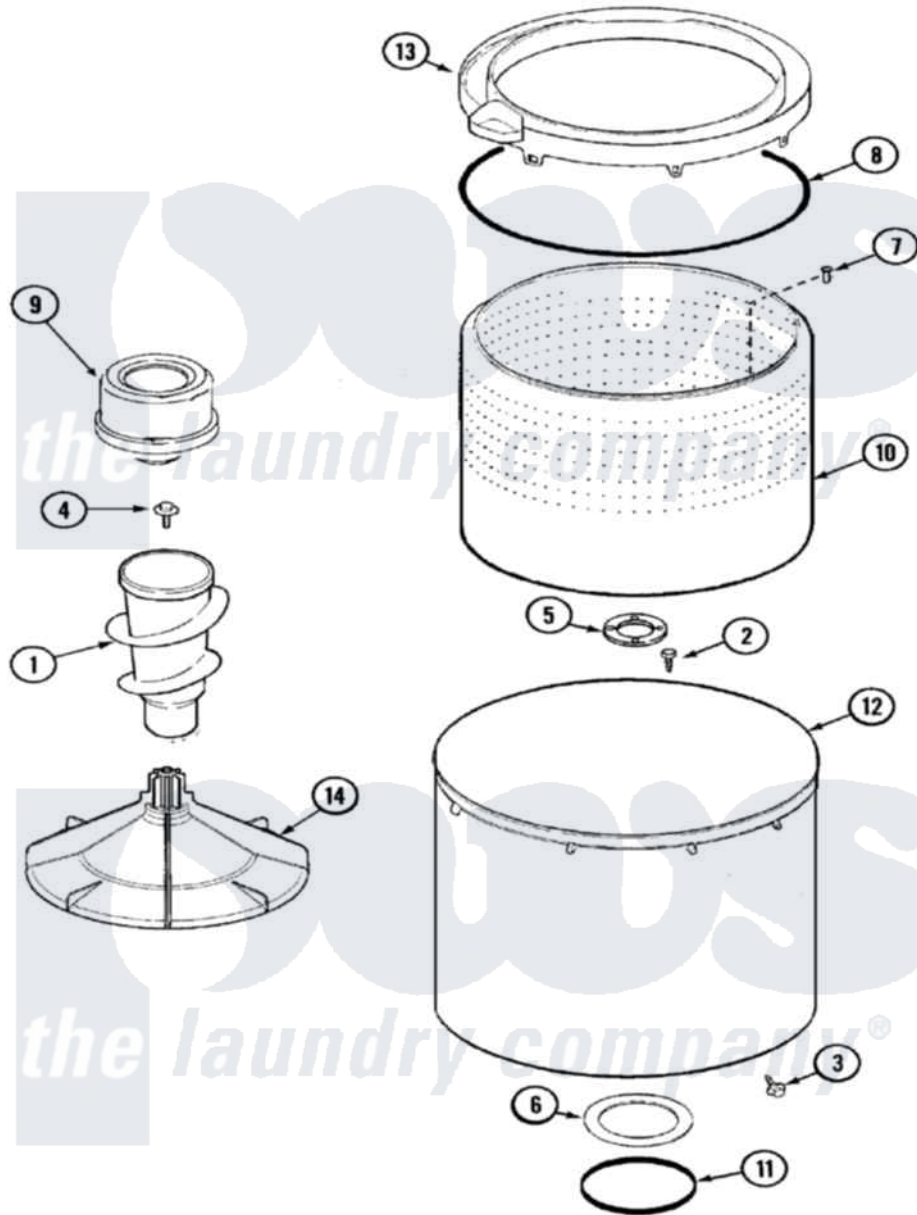

# Crosley CW7500Q 09 - TUB

Crosley [Residential Crosley CW7500Q Washer Parts](#) Parts Diagram 09 - TUB  
 Click on the part number to view part

Item	Original Part Number	Replaced By	Status	Part Description
1	22003437	<a href="#">21001878</a>		Auger/Post Assembly
2	21001510	<a href="#">22002947</a>		Bolt, Tub
3	25-7953	<a href="#">22002933</a>		Screw
4	25-7948	<a href="#">W10309247</a>		Screw
5	<a href="#">35-3685</a>			Gasket, Basket To Centerpost
6	<a href="#">35-3686</a>			Gasket, Tub To Housing
7	25-7967	<a href="#">3400504</a>		Screw
8	<a href="#">35-2328</a>			Seal, Tub Top
9	<a href="#">21001905</a>			Dispenser, Fabric
10	<a href="#">21001529</a>			Basket Assembly
11	<a href="#">35-2978</a>			Seal, Tub/Housing
12	<a href="#">35-3700</a>			Tub Assembly
13	21001531		Not Available	TOP, TUB (PLASTIC)
14	<a href="#">21001530</a>			Base, Agitator