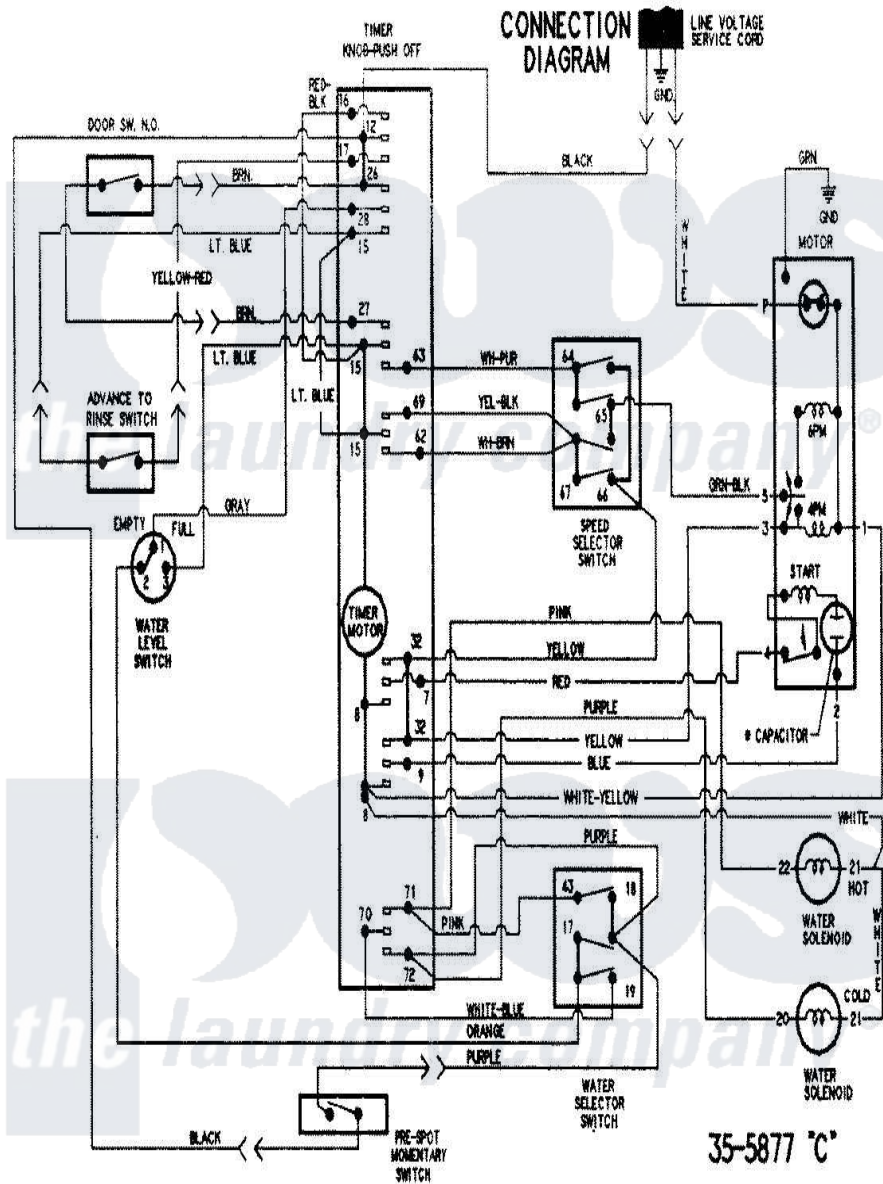

# Crosley CW7500Q 10 - WIRING INFORMATION

Crosley Residential Crosley CW7500Q Washer Parts Parts Diagram 10 - WIRING INFORMATION  
 Click on the part number to view part

Item	Original Part Number	Replaced By	Status	Part Description
NI	15002634		Not Available	WIRING INFORMATION