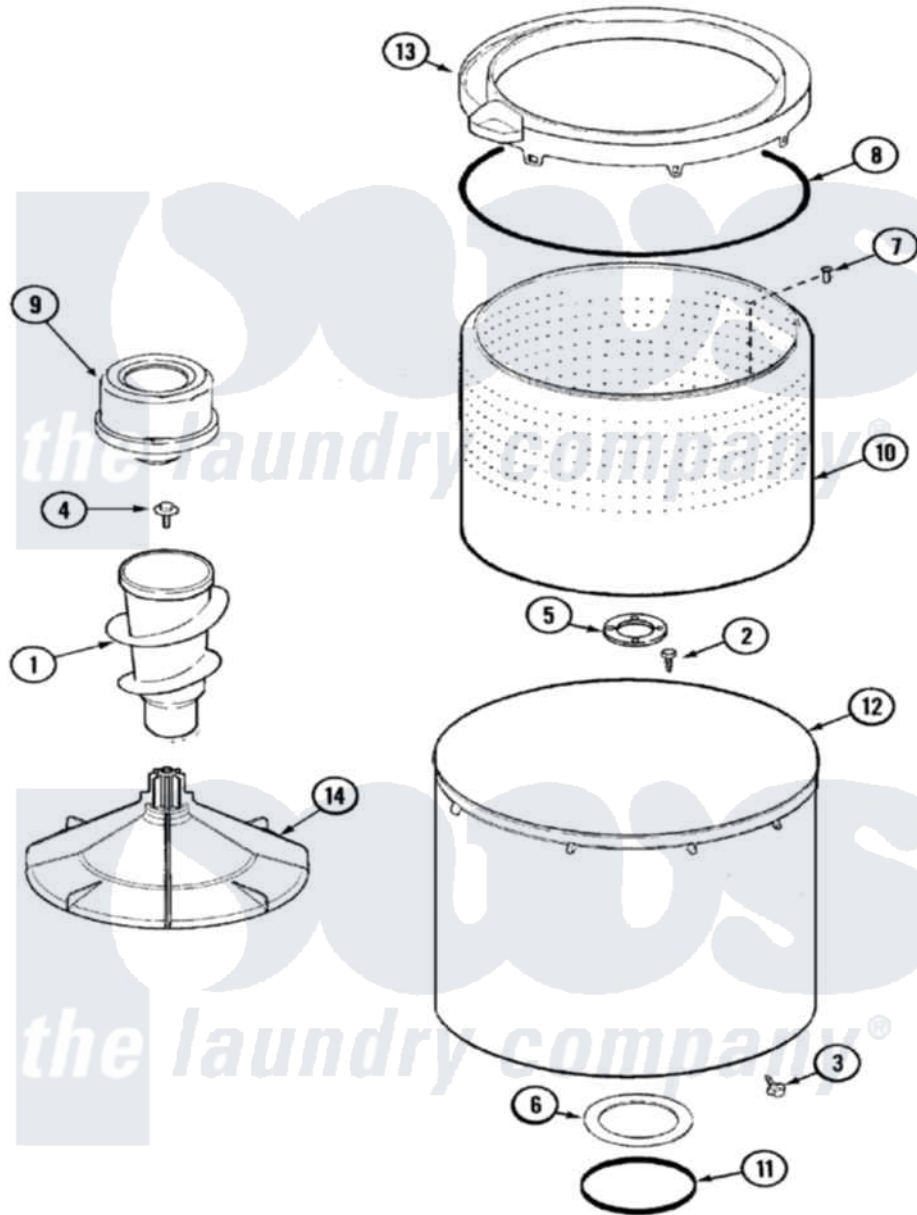

# Crosley CW7500W 09 - TUB

Crosley [Residential Crosley CW7500W Washer Parts](#) Parts Diagram 09 - TUB  
 Click on the part number to view part

Item	Original Part Number	Replaced By	Status	Part Description
1	22003437	<a href="#">21001878</a>		Auger/Post Assembly
2	21001510	<a href="#">22002947</a>		Bolt, Tub
3	25-7953	<a href="#">22002933</a>		Screw
4	25-7948	<a href="#">W10309247</a>		Screw
5	<a href="#">35-3685</a>			Gasket, Basket To Centerpost
6	<a href="#">35-3686</a>			Gasket, Tub To Housing
7	25-7967	<a href="#">3400504</a>		Screw
8	<a href="#">35-2328</a>			Seal, Tub Top
9	<a href="#">21001905</a>			Dispenser, Fabric
10	<a href="#">21001529</a>			Basket Assembly
11	<a href="#">35-2978</a>			Seal, Tub/Housing
12	<a href="#">35-3700</a>			Tub Assembly
13	21001531		Not Available	TOP, TUB (PLASTIC)
14	<a href="#">21001530</a>			Base, Agitator