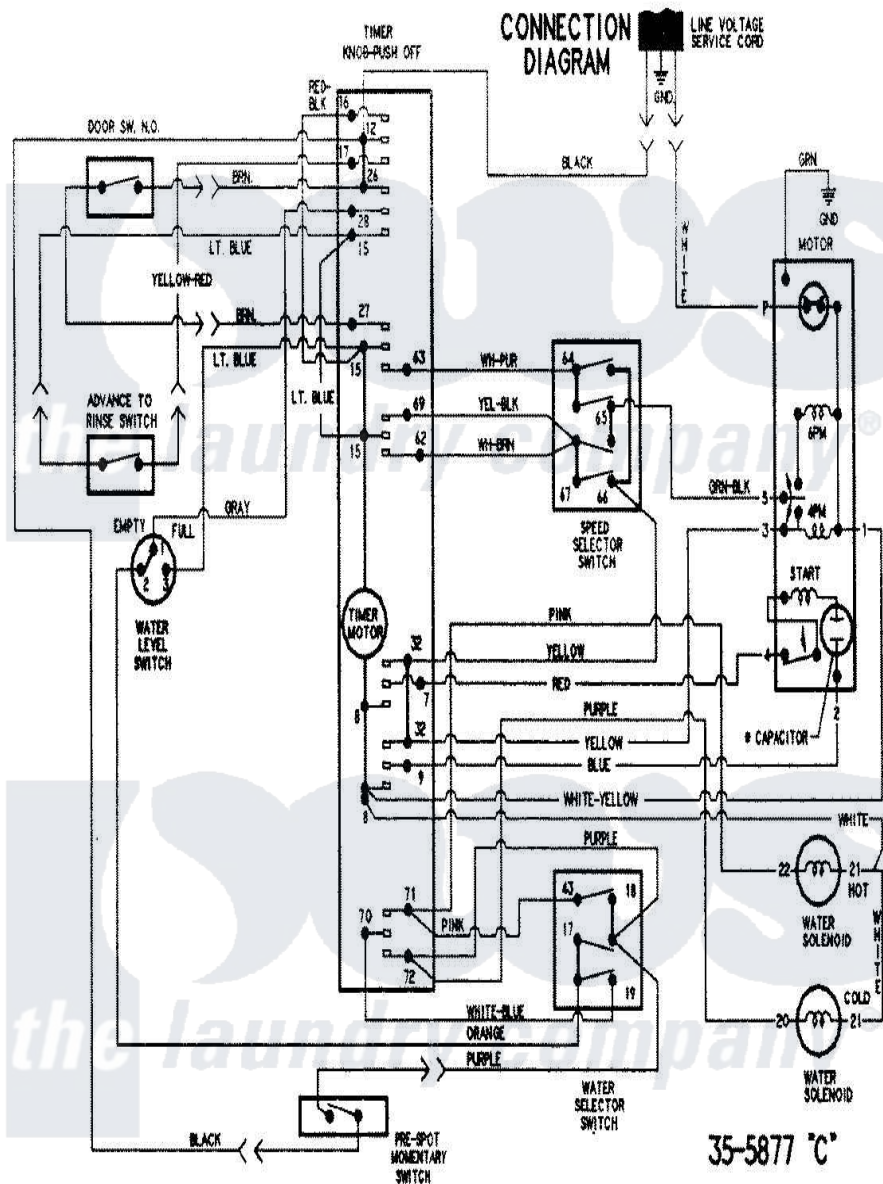

Crosley CW7500W 10 - WIRING INFORMATION

Crosley [Residential Crosley CW7500W Washer Parts](#) Parts Diagram 10 - WIRING INFORMATION
 Click on the part number to view part

Item	Original Part Number	Replaced By	Status	Part Description
NI	15002634		Not Available	WIRING INFORMATION