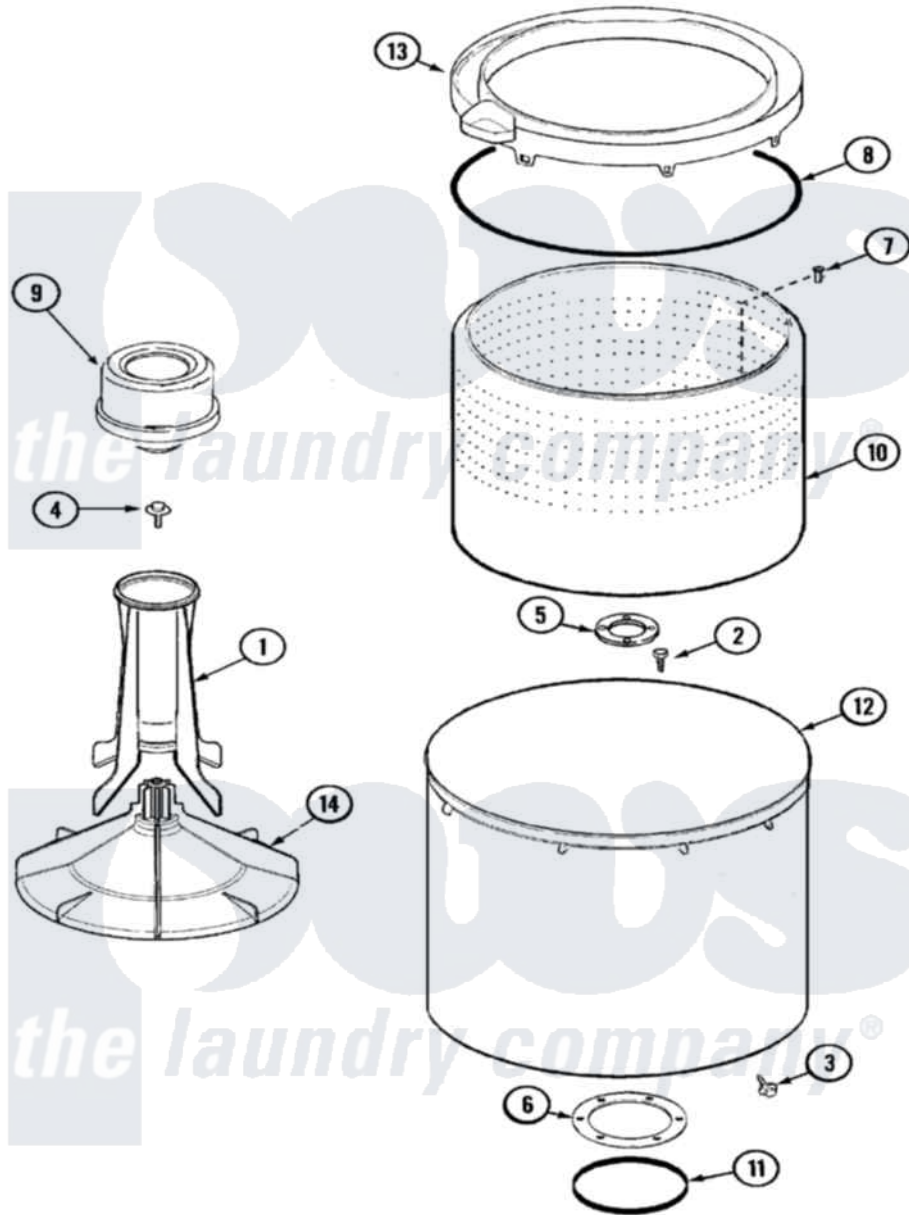

# Crosley CW8000A 04 - TUB

Crosley [Residential Crosley CW8000A Washer Parts](#) Parts Diagram 04 - TUB  
 Click on the part number to view part

Item	Original Part Number	Replaced By	Status	Part Description
1	<a href="#">21001521</a>			Top, Agitator
2	21001510	<a href="#">22002947</a>		Bolt, Tub
3	25-7953	<a href="#">22002933</a>		Screw
4	25-7948	<a href="#">W10309247</a>		Screw
5	<a href="#">35-3685</a>			Gasket, Basket To Centerpost
6	<a href="#">35-3686</a>			Gasket, Tub To Housing
7	25-7967	<a href="#">3400504</a>		Screw
8	<a href="#">35-2328</a>			Seal, Tub Top
9	<a href="#">21001905</a>			Dispenser, Fabric
10	<a href="#">21001529</a>			Basket Assembly
11	<a href="#">35-2978</a>			Seal, Tub/Housing
12	<a href="#">35-3700</a>			Tub Assembly
13	21001531		Not Available	TOP, TUB (PLASTIC)
14	<a href="#">21001530</a>			Base, Agitator