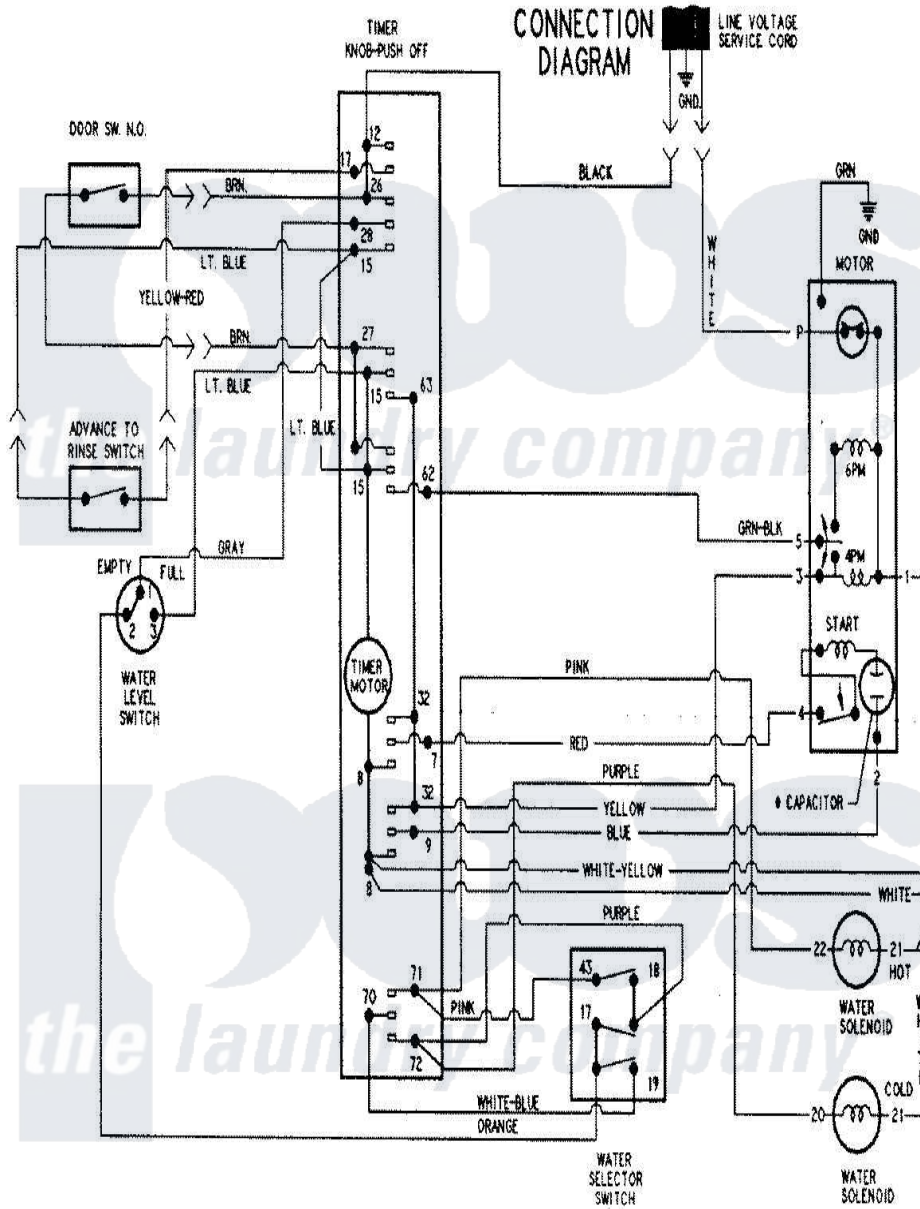

Crosley CW8000A 05 - WIRING INFORMATION

Crosley Residential Crosley CW8000A Washer Parts Parts Diagram 05 - WIRING INFORMATION
 Click on the part number to view part

Item	Original Part Number	Replaced By	Status	Part Description
NI	15002635		Not Available	WIRING INFORMATION