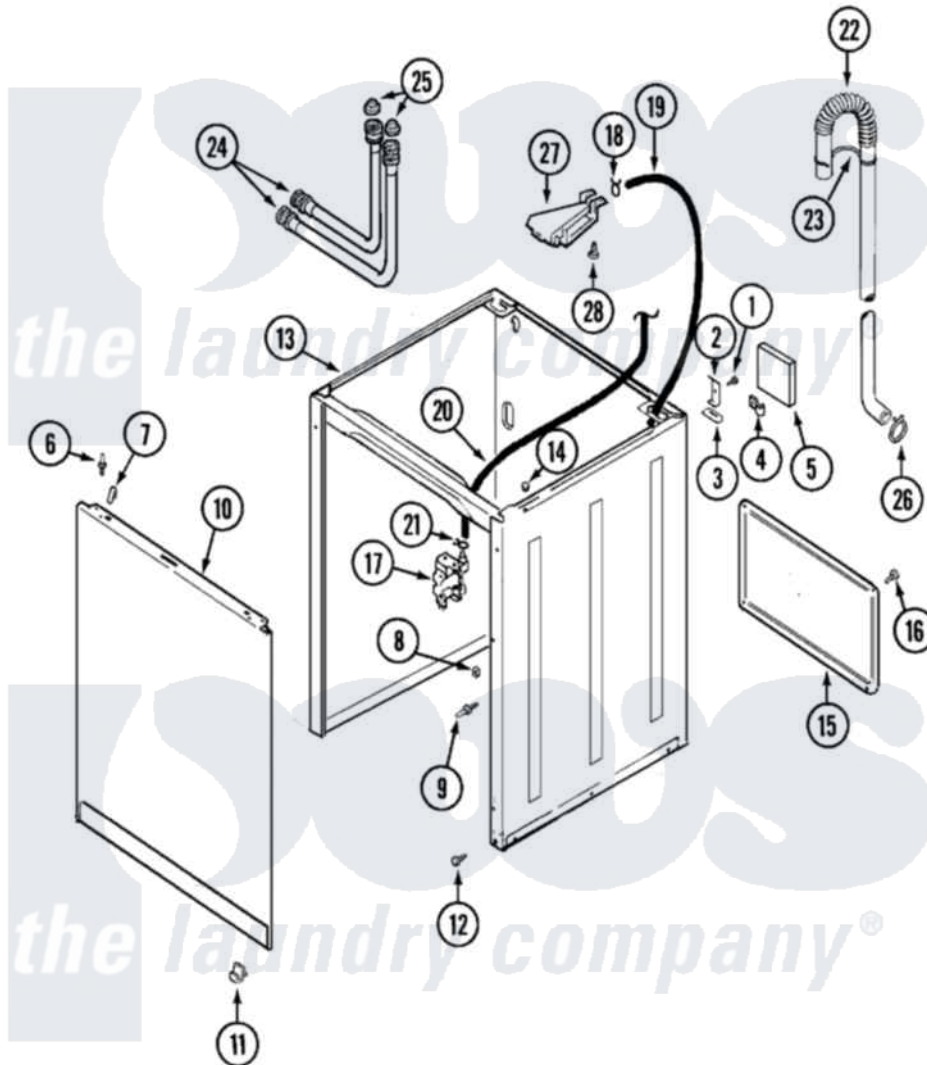

Crosley CW8000W 02 - CABINET

Crosley [Residential Crosley CW8000W Washer Parts](#) Parts Diagram 02 - CABINET
 Click on the part number to view part

Item	Original Part Number	Replaced By	Status	Part Description
1	25-7893			Screw
2	35-2846			Hinge, Cabinet Top
"	35-2846			Hinge, Cabinet Top
"	21001751			Hinge, Cabinet
3	35-4128			Pad, Hinge
4	25-7027	16515		Clip
5	35-0706		Not Available	PAD, FOAM
6	53-0643			Pin, Locator
7	25-7220			Clip, Cabinet Top
8	25-0224	3400029		Nut, Adapter Plate
9	53-0200			Sleeve, Locator Pin
"	53-0643			Pin, Locator
10	21002011			Pad, Cabinet
"	35-2084			Panel, Front
11	25-7732	681414		Screw, 10AB X 1/2
"	53-0120			Clip, Front Panel

12	35-4129		Bumper, Cabinet
13	21001753	21001871	Cabinet
"	12001801	21001871	Cabinet
"	21001281		Damper, Sound Pad
"	35-2106	21001871	Cabinet
14	33-2653		Bumper, Cabinet
15	35-2108	21001871	Cabinet
16	25-7732	681414	Screw, 10AB X 1/2
17	21001396	35-2374N	Valve, Water
"	21001747	21001932	Valve, Water Inlet
18	25-7867	596669	Clamp, Manifold
19	35-2378	12002749	Hose, Flume Kit
20	21001060	21001748	Hose, Pressure Switch
21	25-7796	596669	Clamp, Manifold
22	21001513	21001872	Hose, Drain
23	33-9537	22003814	Retainer, Drain Hose
24	35-3400		Inlet Hose Assembly
"	35-3401		Inlet Hose Assembly
25	33-4264N		Strainer And Washer Kit
26	25-7080	285655	Clamp, Hose
27	35-2051	21001760	Flume Assembly / Water Diverter
28	25-3092	90767	Screw, 8A X 3/8 HeX Washer Head Tapping