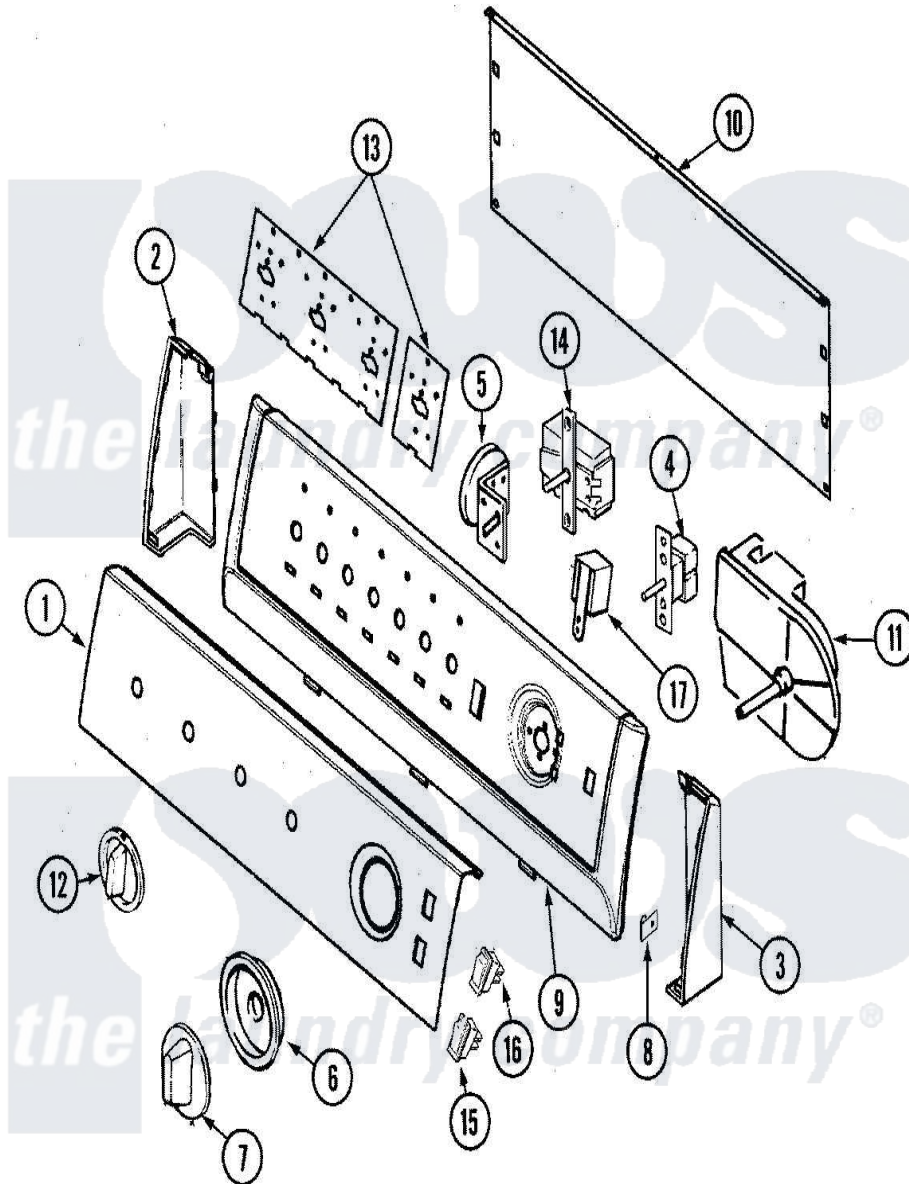

Crosley CW8000W 03 - CONTROL PANEL

Crosley [Residential Crosley CW8000W Washer Parts](#) Parts Diagram 03 - CONTROL PANEL
 Click on the part number to view part

Item	Original Part Number	Replaced By	Status	Part Description
1	21001558			Panel, Control
2	21001546			Endcap, Panel
"	25-3092	90767		Screw, 8A X 3/8 HeX Washer Head Tapping
3	21001547			Endcap, Panel
"	25-3092	90767		Screw, 8A X 3/8 HeX Washer Head Tapping
4	25-3092	90767		Screw, 8A X 3/8 HeX Washer Head Tapping
"	21001224	21001676		Switch, Water Temperature
5	21001554			Switch, Water Level
"	25-3092	90767		Screw, 8A X 3/8 HeX Washer Head Tapping
6	21001520			Skirt, Timer Knob
7	21001526			Knob, Timer
8	25-7851			Speedclip, End Cap To Top
9	21001552			Frame , Control Panel
10	25-3457			Screw, Sems

"	21001527		Shield, Rear
"	25-7853	25-7933	Ring, Retaining
"	25-3092	90767	Screw, 8A X 3/8 HeX Washer Head Tapping
11	21001595		Timer
"	25-3092	90767	Screw, 8A X 3/8 HeX Washer Head Tapping
12	21001544		Knob, Selector
13	53-2504	31001193	Pad, Shield
"	21001517		Shield, Control
"	21001603		Shield, Control
"	31001193		Pad, Shield
14	21001227	21001673	Switch, Speed 4 Pos Rotary
15	21001116	74008765	Switch, Rocker
16	21001482		Switch, Momentary
17	31001397		Buzzer
	21001725		Not Available
			MANUAL, USE & CARE (SPAN)
NI	21001578		Not Available
			MANUAL, USE & CARE