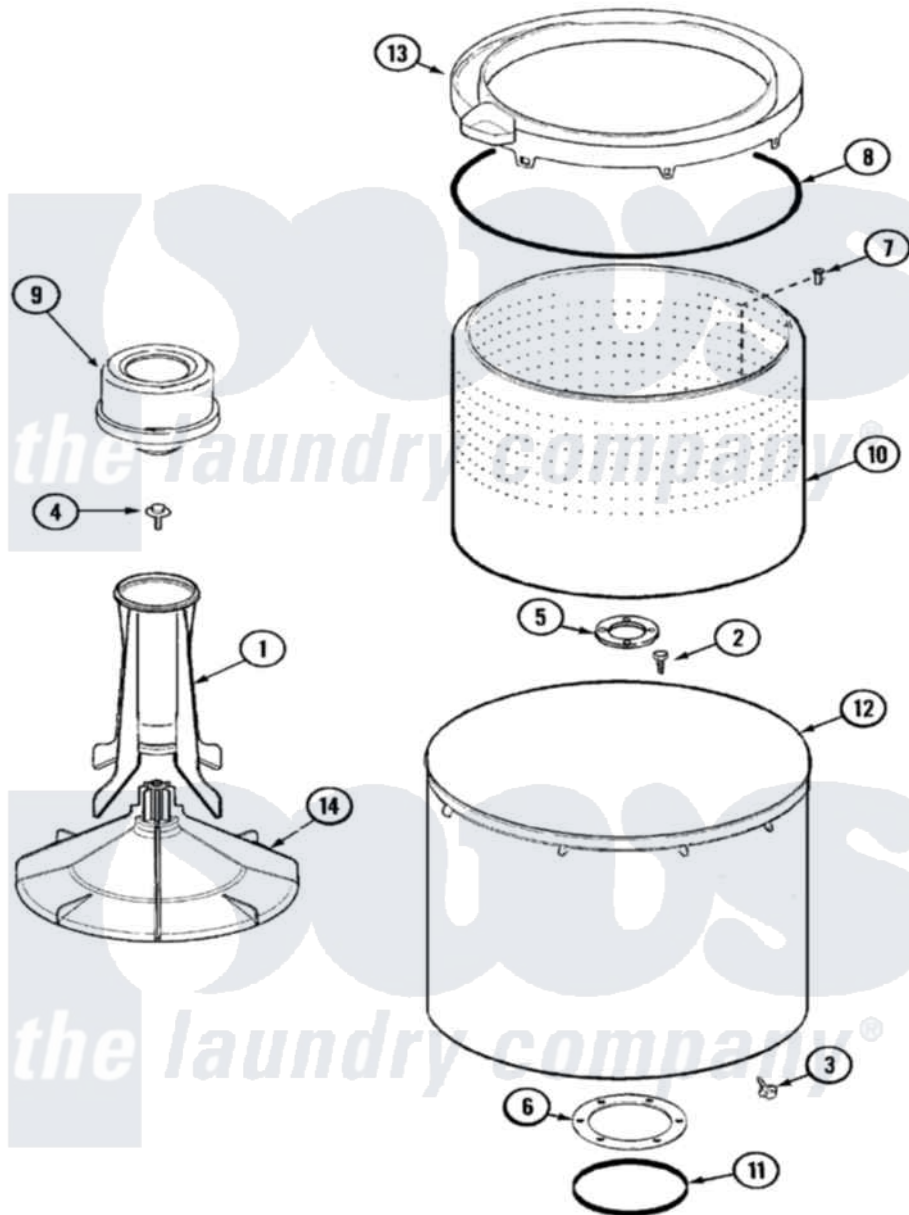

Crosley CW8000W 06 - TUB

Crosley [Residential Crosley CW8000W Washer Parts](#) Parts Diagram 06 - TUB
 Click on the part number to view part

Item	Original Part Number	Replaced By	Status	Part Description
1	21001521			Top, Agitator
2	21001510	22002947		Bolt, Tub
3	25-7953	22002933		Screw
4	25-7948	W10309247		Screw
5	35-3685			Gasket, Basket To Centerpost
6	35-3686			Gasket, Tub To Housing
7	25-7967	3400504		Screw
8	35-2328			Seal, Tub Top
9	21001905			Dispenser, Fabric
10	21001529			Basket Assembly
11	35-2978			Seal, Tub/Housing
12	35-3700			Tub Assembly
13	21001531		Not Available	TOP, TUB (PLASTIC)
14	21001530			Base, Agitator