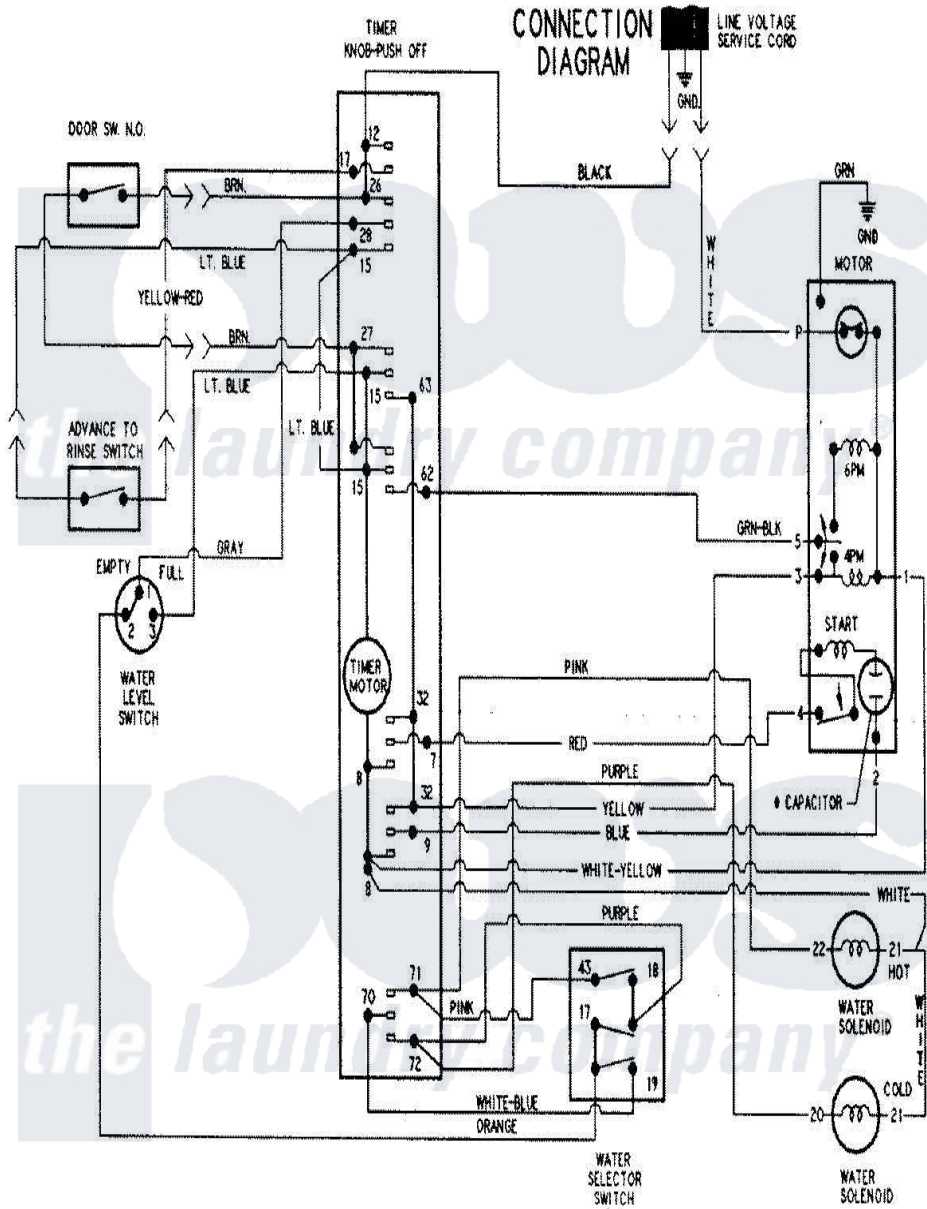

# Crosley CW8000W 07 - WIRING INFORMATION

Crosley Residential Crosley CW8000W Washer Parts Parts Diagram 07 - WIRING INFORMATION  
 Click on the part number to view part

Item	Original Part Number	Replaced By	Status	Part Description
NI	15002635		Not Available	WIRING INFORMATION