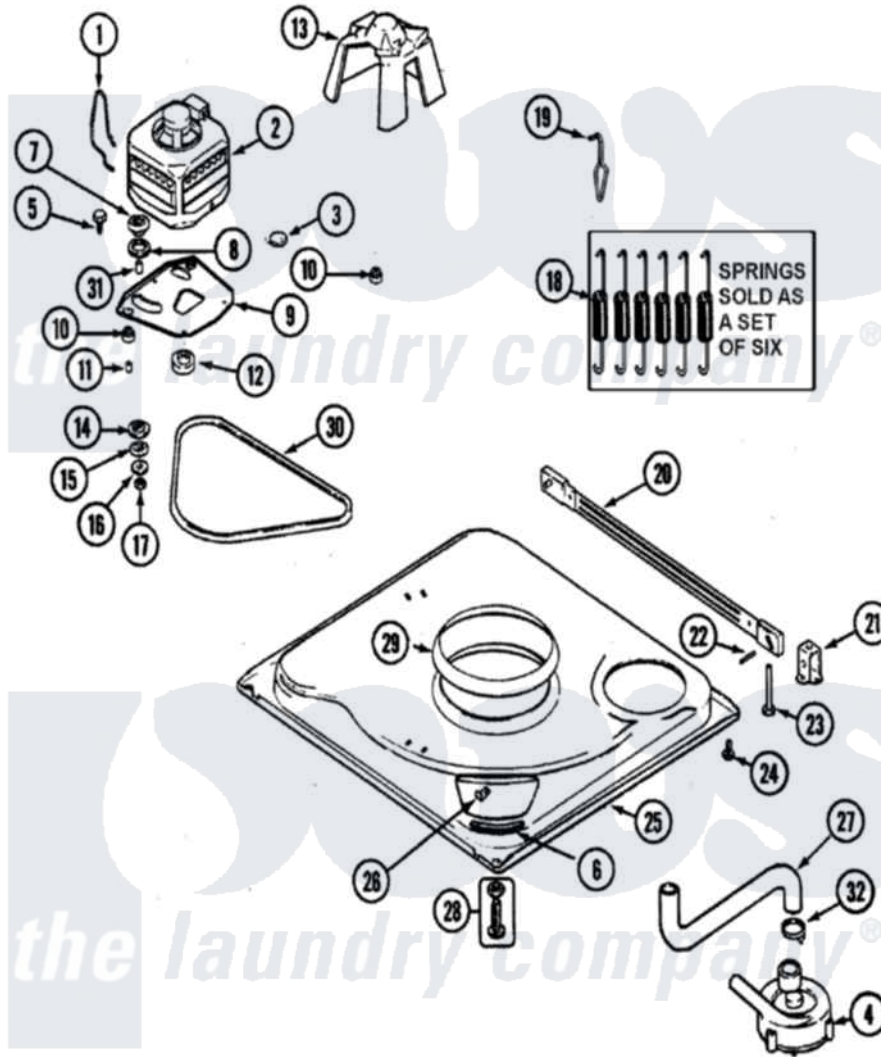

Crosley CW8500W 01 - BASE

Crosley [Residential Crosley CW8500W Washer Parts](#) Parts Diagram 01 - BASE
 Click on the part number to view part

Item	Original Part Number	Replaced By	Status	Part Description
1	21001110	22004376		Spring, Motor Pivot
2	21001950			MoTor, 2SP 1/2hp 120V/60Hz Hi-Tor
3	21001486			Foot Slide, Isolator
4	21001873	35-6780		Pump-Water
5	21001977			Screw
6	35-2065			Pad, Motor Plate
7	33-9946			Isolator, Motor
8	35-3570			Washer, Motor Pivot
9	21001783			Plate And Screw Assembly
10	35-3646			Isolator, Motor Plate
11	25-7831			Spacer, Mounting
12	21001506	21001950		MoTor, 2SP 1/2hp 120V/60Hz Hi-Tor
"	22004297	21001950		MoTor, 2SP 1/2hp 120V/60Hz Hi-Tor
13	22002721			Shield, Motor

"	21002015	4312464	Screw
14	35-3571		Slide, Motor Pivot
15	33-9967		Washer, Motor Isolator
16	25-7047		Washer, Flat
17	25-7325	Y707702	Locknut
18	12002102	12002773	Spring
"	21002065	12002773	Spring
19	21001166		Hook, Suspension Spring
20	21001754	21001881	Bar, Stabilizer
21	35-2046		Bracket, Stabilizer
22	35-2052		Pin, Stabilizer
23	35-3020	22004469	Leg And Foot Self Stabalizing
24	25-7828	489483	Screw 10-32 X 1/2
25	21001893	12002701	Base Kit
"	21001982	21001281	Damper, Sound Pad
26	25-7845		Speednut, Motor
27	21001915		Hose, Tub To Pump
28	35-3507	25001119	Foot And Pad Assembly
29	21002026		Snubber
"	21001161	21002026	Snubber
30	21352320		Belt, Drive
31	25-7830		Spacer
32	25-6068	285655	Clamp, Hose