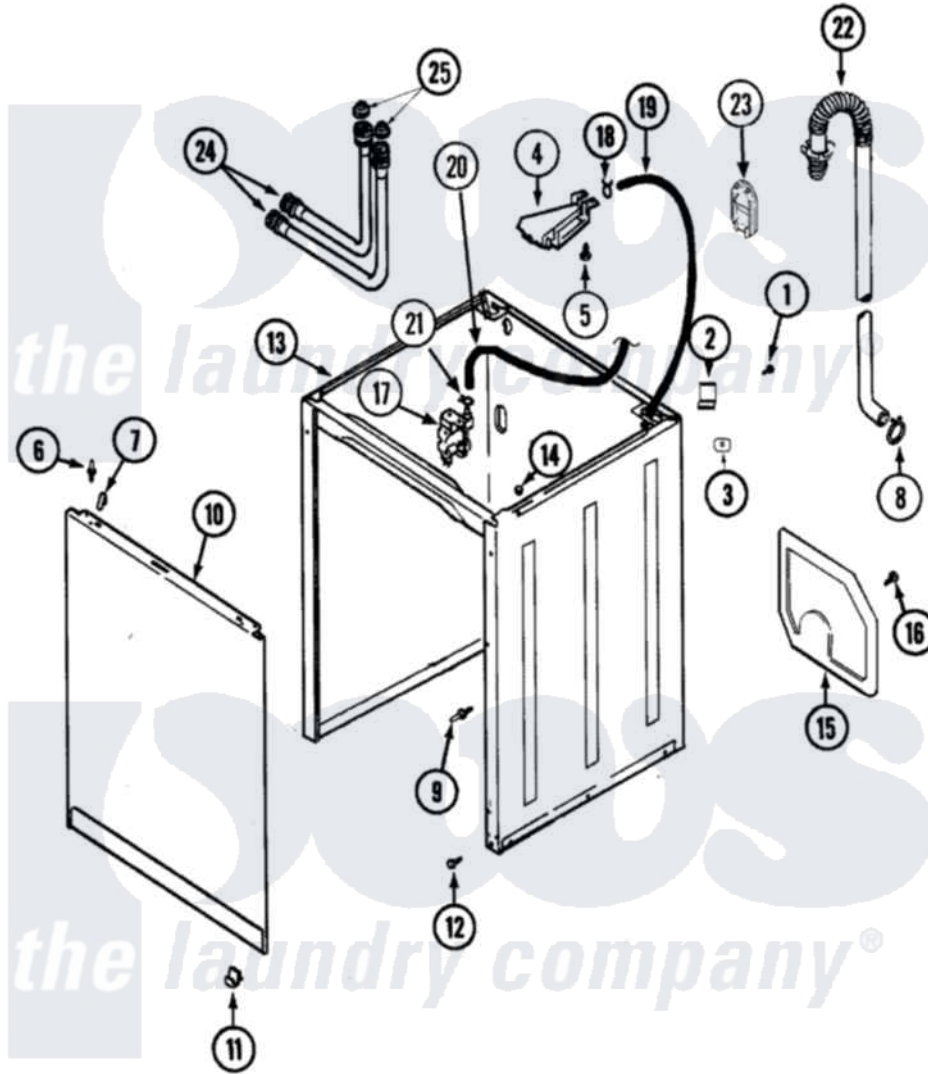

Crosley CW8500W 02 - CABINET

Crosley [Residential Crosley CW8500W Washer Parts](#) Parts Diagram 02 - CABINET
 Click on the part number to view part

Item	Original Part Number	Replaced By	Status	Part Description
1	25-7893			Screw
2	35-2846			Hinge, Cabinet Top
3	35-4128			Pad, Hinge
4	21001854			Flume Assembly
5	25-3092	90767		Screw, 8A X 3/8 HeX Washer Head Tapping
6	53-0643			Pin, Locator
"	53-0200			Sleeve, Locator Pin
"	25-0224	3400029		Nut, Adapter Plate
7	25-7220			Clip, Cabinet Top
8	21001875	285655		Clamp, Hose
9	21001829			Post, Locating
10	21001281			Damper, Sound Pad
"	35-2084			Panel, Front
"	21002011			Pad, Cabinet
11	25-7732	681414		Screw, 10AB X 1/2
"	53-0120			Clip, Front Panel

12	35-4129		Bumper, Cabinet
13	21001871		Cabinet
"	21001281		Damper, Sound Pad
"	21001982	21001281	Damper, Sound Pad
14	33-2653		Bumper, Cabinet
15	21001876		Shield, Rear
16	25-7732	681414	Screw, 10AB X 1/2
17	21001932		Valve, Water Inlet
18	25-7867	596669	Clamp, Manifold
19	35-2378	12002749	Hose, Flume Kit
20	21001748		Hose, Pressure Switch
21	25-7796	596669	Clamp, Manifold
22	21001872		Hose, Drain
23	21001874		Outlet, Drain Hose
24	33-7891	89503	Hose-Inlet
"	35-0874	76313	Hosefill
25	33-4264N		Strainer And Washer Kit