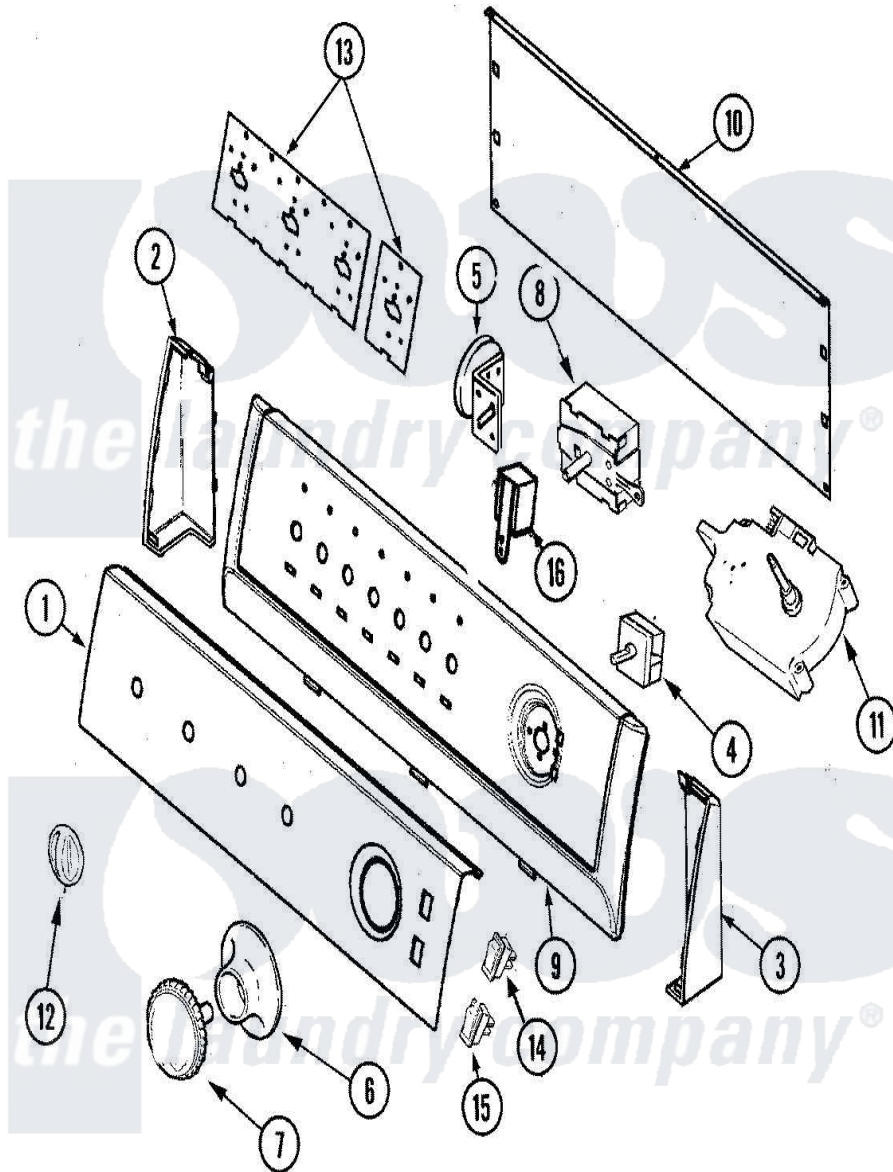

Crosley CW8500W 03 - CONTROL PANEL

Crosley [Residential Crosley CW8500W Washer Parts](#) Parts Diagram 03 - CONTROL PANEL
 Click on the part number to view part

Item	Original Part Number	Replaced By	Status	Part Description
1	21002016			Panel, Control
2	25-3092	90767		Screw, 8A X 3/8 HeX Washer Head Tapping
"	21001546			Endcap, Panel
3	21001547			Endcap, Panel
"	25-3092	90767		Screw, 8A X 3/8 HeX Washer Head Tapping
4	25-3092	90767		Screw, 8A X 3/8 HeX Washer Head Tapping
"	21001852			Switch, Temperature
5	21001882			Switch, Pressure
"	25-3092	90767		Screw, 8A X 3/8 HeX Washer Head Tapping
6	21001520			Skirt, Timer Knob
7	21001526			Knob, Timer
8	21001687			Switch, Speed
9	21001552			Frame , Control Panel
10	25-3092	90767		Screw, 8A X 3/8 HeX Washer

10	25-3092	90767	Head Tapping
"	21001527		Shield, Rear
"	25-3457		Screw, Sems
11	21001929		Timer
"	25-3092	90767	Screw, 8A X 3/8 HeX Washer Head Tapping
12	21001544		Knob, Selector
13	21001517		Shield, Control
"	21001603		Shield, Control
14	21001482		Switch, Momentary
15	21001813		Switch, Rocker
16	31001397		Buzzer
NI	21002024		Harness, Wiring