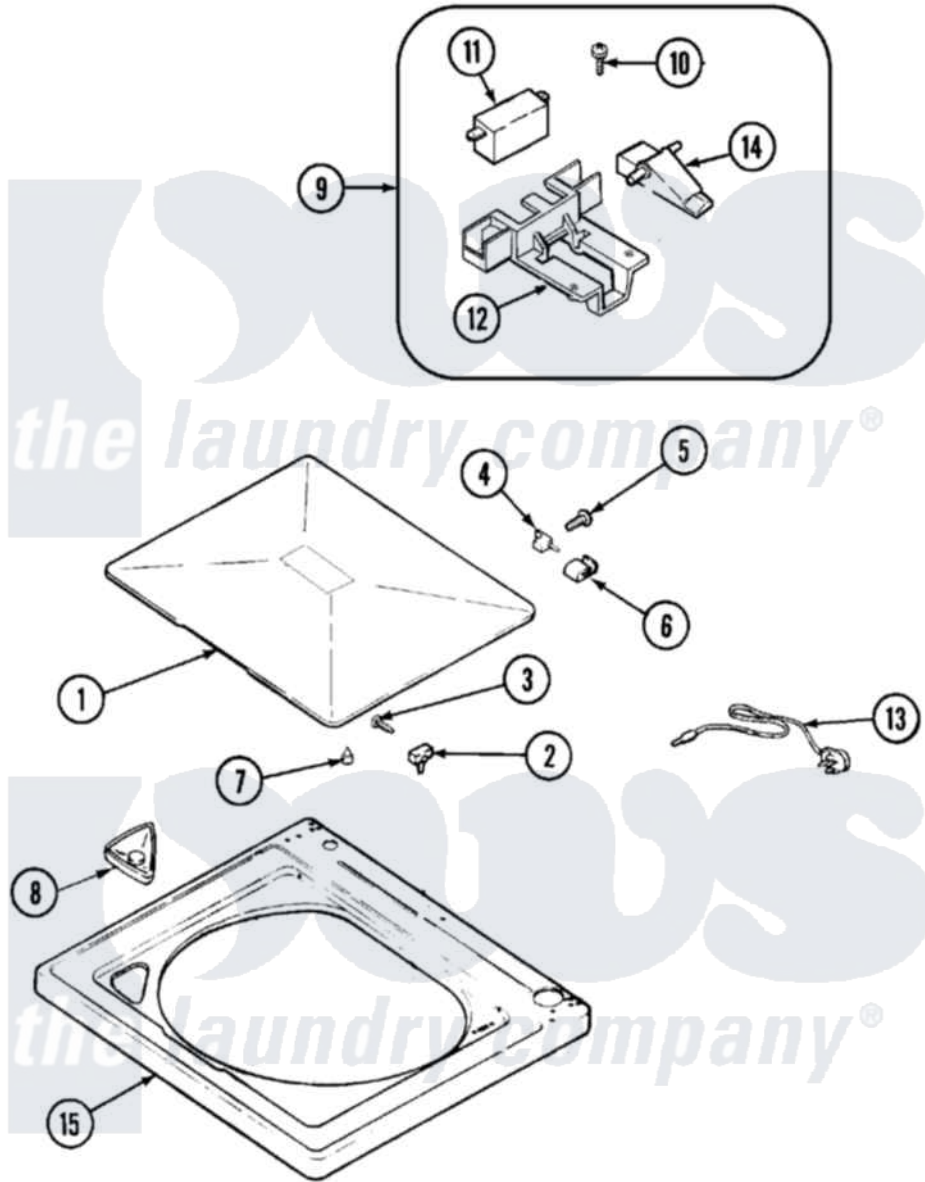

Crosley CW8500W 05 - TOP

Crosley [Residential Crosley CW8500W Washer Parts](#) Parts Diagram 05 - TOP
 Click on the part number to view part

Item	Original Part Number	Replaced By	Status	Part Description
1	35-2026			Lid
2	43-0057			Actuator, Door Switch
3	25-7438			Screw
4	35-2045			Pin, Hinge
5	25-7893			Screw
6	35-2044			Hinge, Lid
7	35-0581			Bumper, Door
8	21001597			Dispenser, Bleach
9	21001137	12001187		Kit, Lid Switch Assembly
10	21001136	3400872		Screw, 8-18 X 3/8
11	21001148	12001187		Kit, Lid Switch Assembly
12	21001135			Housing, Lid Switch
13	21001592			Cord, Power
14	21001134			Lever, Lid Switch
15	21001602			Top, Cabinet