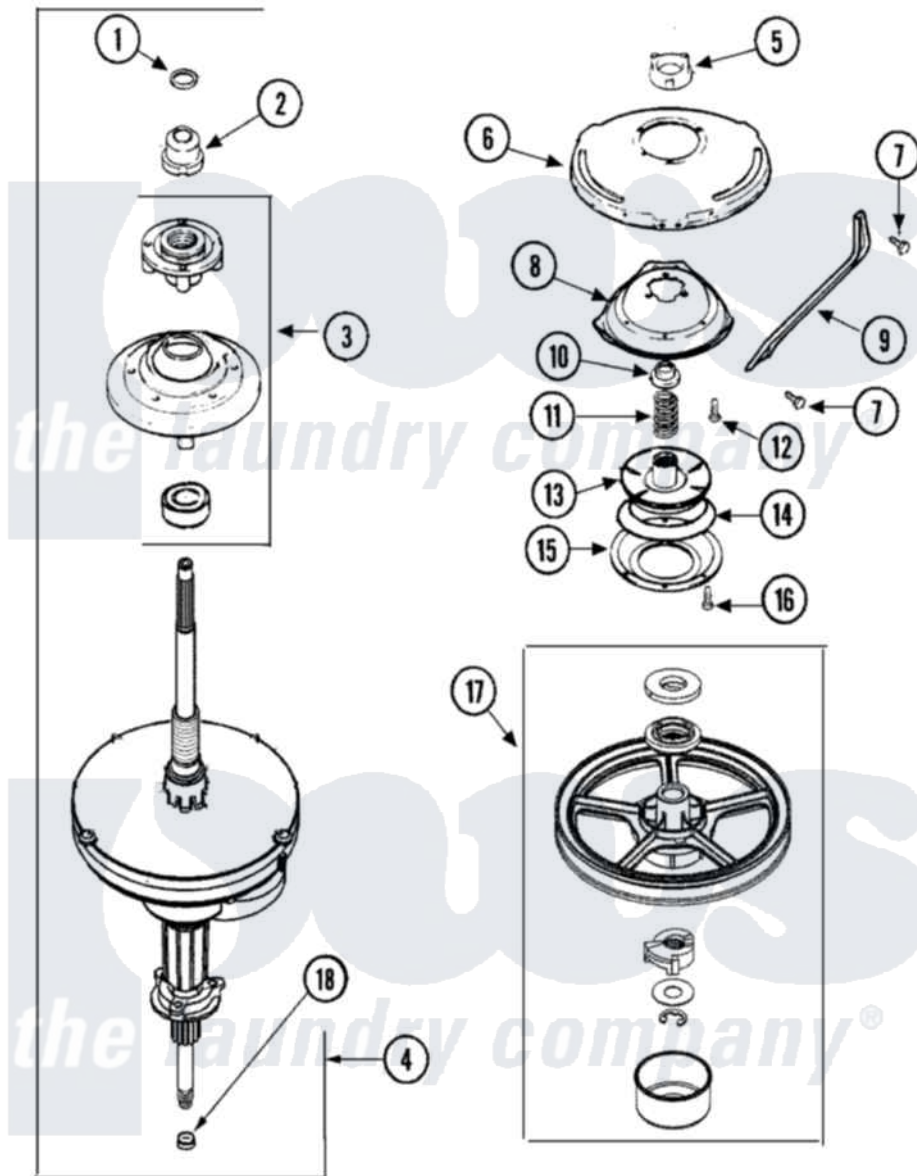

Crosley CW8500W 07 - TRANSMISSION (SERIES 22)

Crosley Residential Crosley CW8500W Washer Parts Parts Diagram 07 - TRANSMISSION (SERIES 22)
 Click on the part number to view part

Item	Original Part Number	Replaced By	Status	Part Description
1	25-7941			"O" Ring, Agr Drive Shaft
2	21001533	35-5655-1		Seal
3	21001868	W10219156		Tub Seal
4	21001867	35-6615		Ht Tran S
5	21001511	12001562		Bearing Assembly
6	21001518			Support, Tub
7	21001858			Screw 5/16-18 x 1/2
8	21001163			Housing, Suspension
9	21001532			Brace, Tub
10	35-2017			Retainer, Brake Spring
11	21001910			Spring, Brake
12	21001509			Screw, High Performance Plastic
13	21002010	35-6714		Brake Roto
14	21002026			Snubber
15	35-6918			Stator, Brake
16	21001065			Screw, No.10-24 x .50 Hxnibhd