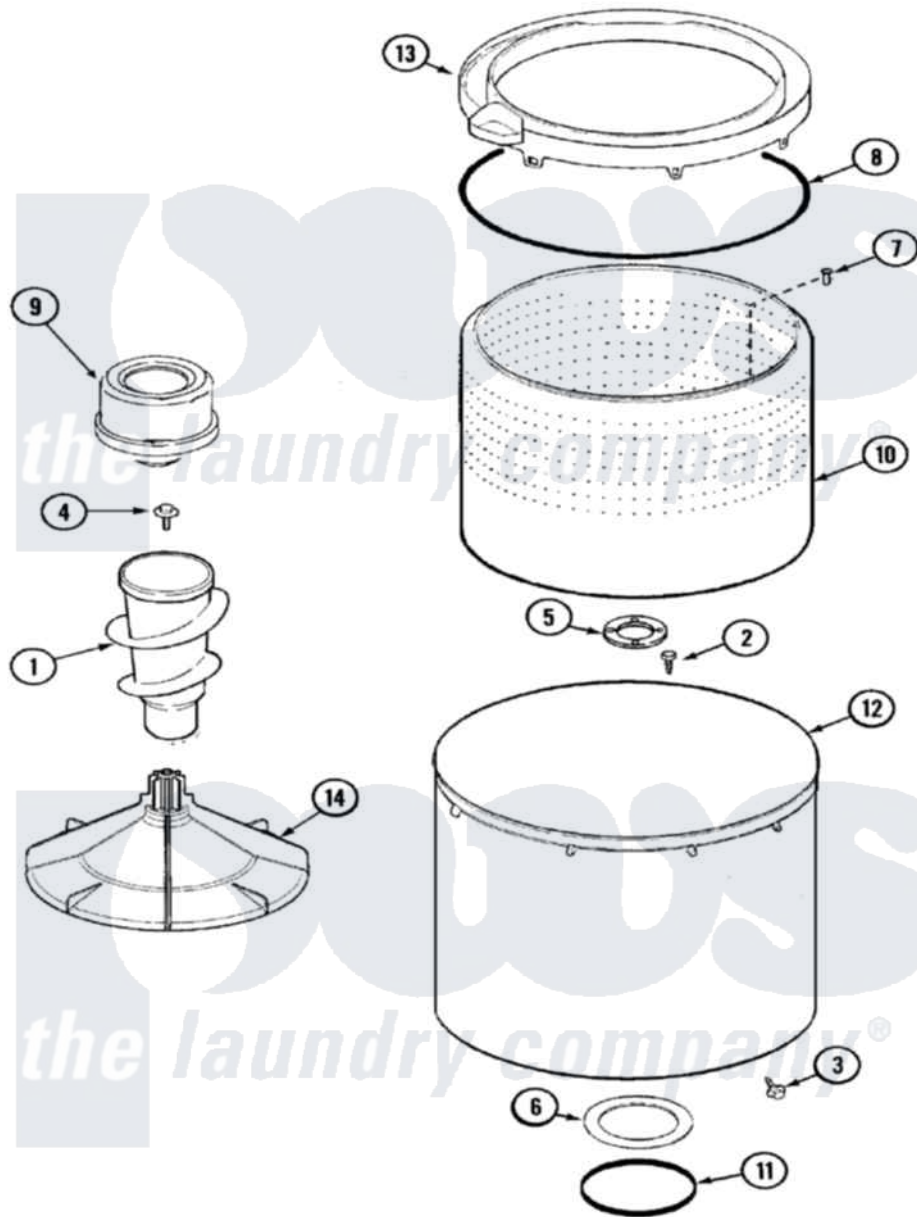

Crosley CW8500W 08 - TUB

Crosley [Residential Crosley CW8500W Washer Parts](#) Parts Diagram 08 - TUB
 Click on the part number to view part

Item	Original Part Number	Replaced By	Status	Part Description
1	21001878			Auger/Post Assembly
2	21001510	22002947		Bolt, Tub
3	25-7953	22002933		Screw
4	25-8004	W10309247		Screw
5	35-3685			Gasket, Basket To Centerpost
6	35-3686			Gasket, Tub To Housing
7	25-7967	3400504		Screw
8	35-2328			Seal, Tub Top
9	21001905			Dispenser, Fabric
10	21001529			Basket Assembly
11	35-2978			Seal, Tub/Housing
12	35-3700			Tub Assembly
13	21001531		Not Available	TOP, TUB (PLASTIC)
14	21001530			Base, Agitator