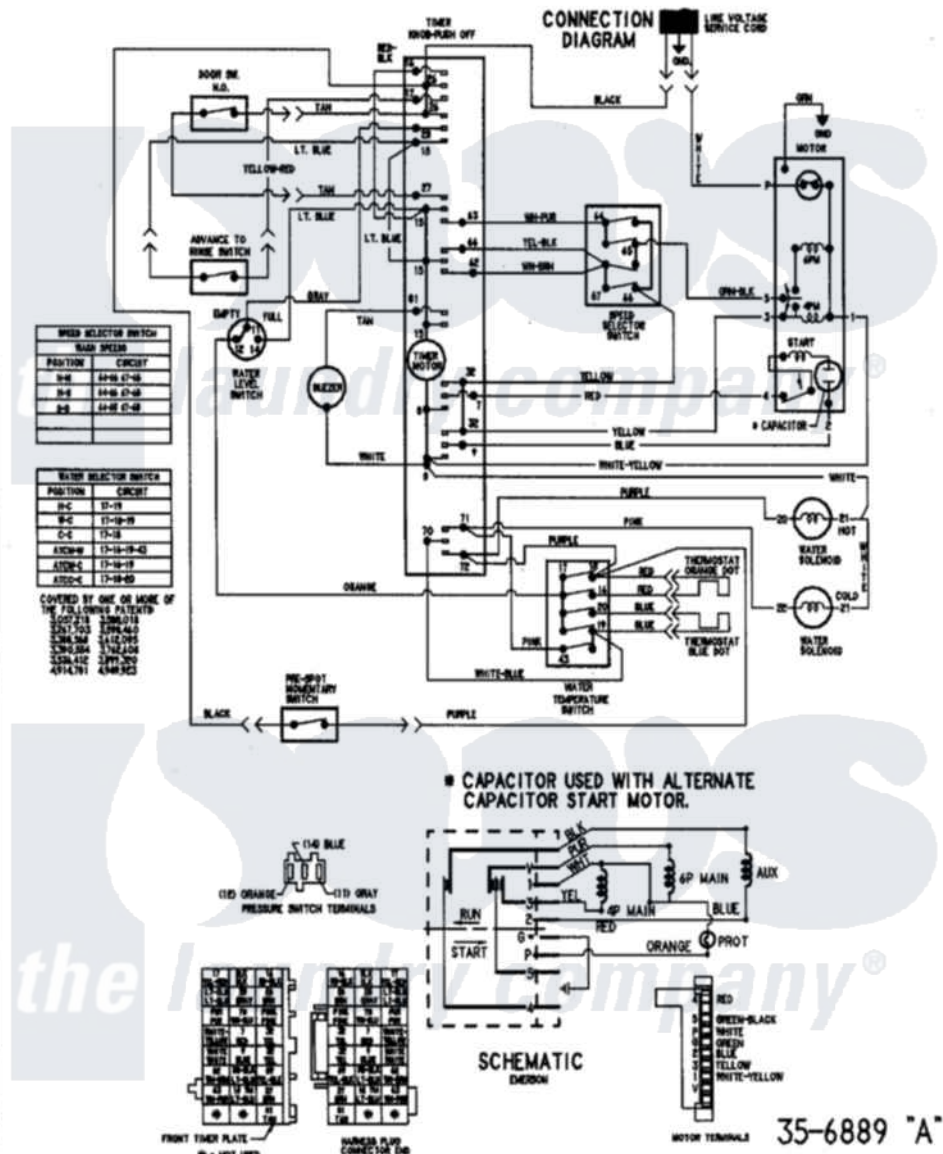

Crosley CW8500W 09 - WIRING INFORMATION

Crosley Residential Crosley CW8500W Washer Parts Parts Diagram 09 - WIRING INFORMATION
 Click on the part number to view part

Item	Original Part Number	Replaced By	Status	Part Description
NI	15003464		Not Available	WIRING INFORMATION