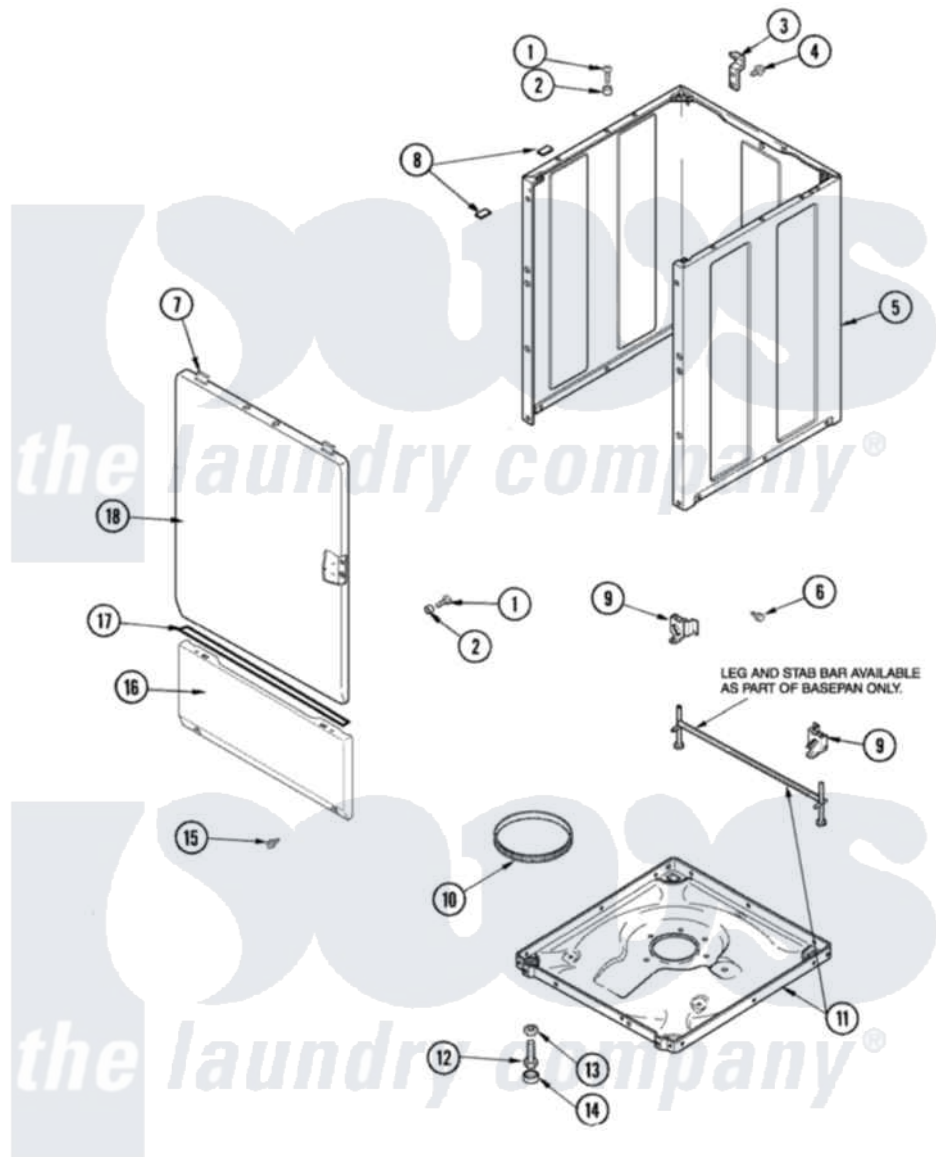

Crosley CW9500W 01 - CABINET & BASE

Crosley [Residential Crosley CW9500W Washer Parts](#) Parts Diagram 01 - CABINET & BASE
 Click on the part number to view part

Item	Original Part Number	Replaced By	Status	Part Description
1	32671	Y014874		Screw, Idler Arm And Sleeve
2	505187			Locator, Panel
3	500003			Hinge, Top
4	40064801	3390631		Screw, 10-16 X 3/8
5	40076402WP	37001284		Cabinet As Pack
6	40038201	27001200		Screw
7	56080	22001650		Fastener, Spring
8	Y56128			Pad, Bumper
9	40031501			Bracket, Self Leveling
10	40037401			Ring, Friction
11	27001084	27001226		Base Lev
12	40039001	22003428		Leg, Adjustable
13	40038101			Nut, Leg
14	40016001			Foot, Rubber
15	40034101			Screw, No.12bx1/2
16	40045301WP			Panel, Access

17 [40083101](#)
18 [40035401WP](#)
" [22001817](#)

Tape, Foam
Panel, Front
Sheet, Sound Damper