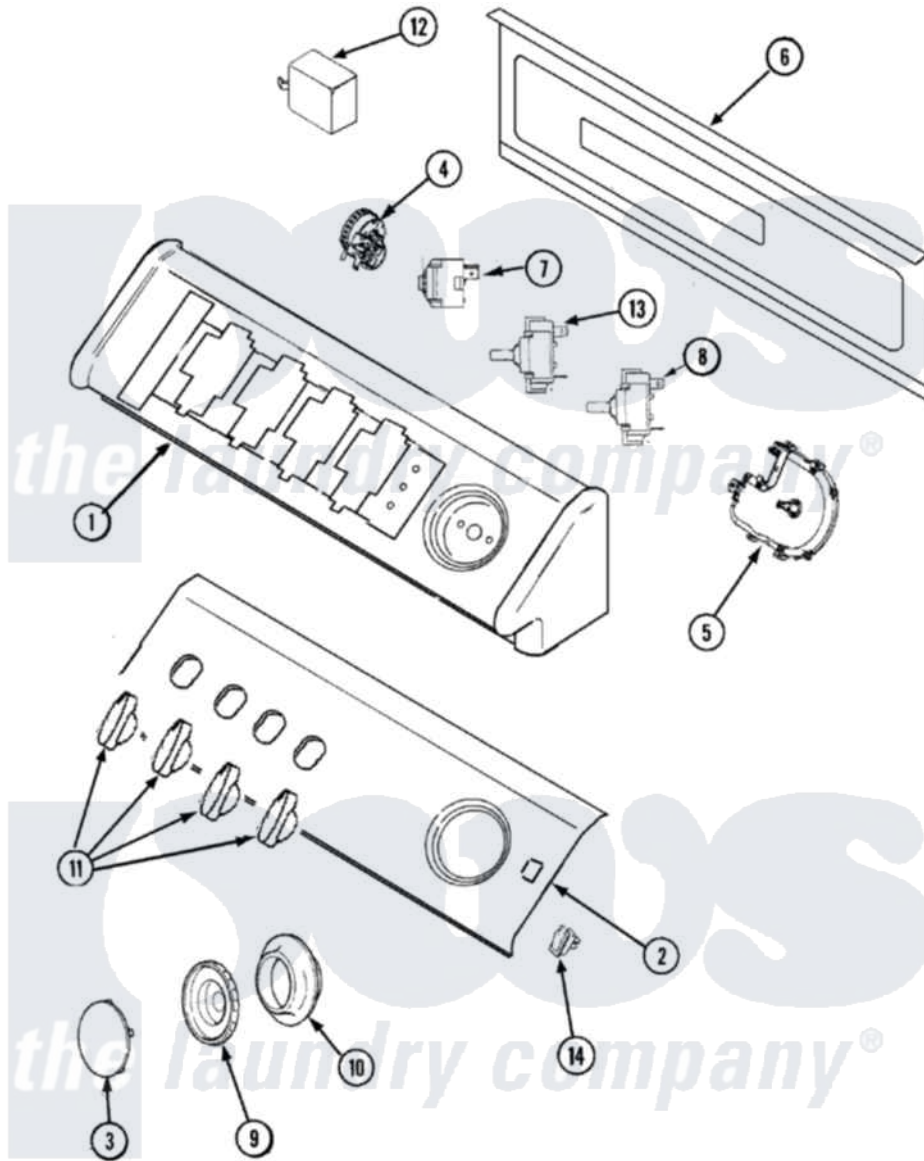

Crosley CW9500W 02 - CONTROL PANEL

Crosley [Residential Crosley CW9500W Washer Parts](#) Parts Diagram 02 - CONTROL PANEL
 Click on the part number to view part

Item	Original Part Number	Replaced By	Status	Part Description
1	27001110		Not Available	CONSOLE (WHT)
2	27001050			Facia Ground Wire Assembly
"	27001198			Facia
3	22001664			Timer Knob Insert/Cap
4	27001127	27001203		Switch, Pressure
5	27001113			Timer
"	33001855	33002917		Screw, No.10-16
6	27001051			Back Panel, Hood/Console
7	27001103			Switch, Rotary
8	27001114			Switch, Rotary
9	22002996	22003952		Knob, Timer
10	22002997			Pin, Locking
"	22002995		Not Available	SKIRT, TIMER KNOB (WHT)
11	22001663			Knob, Selector Switch
12	33001623			Buzzer, Non-Adjustable
13	27001089			Switch, Temperature