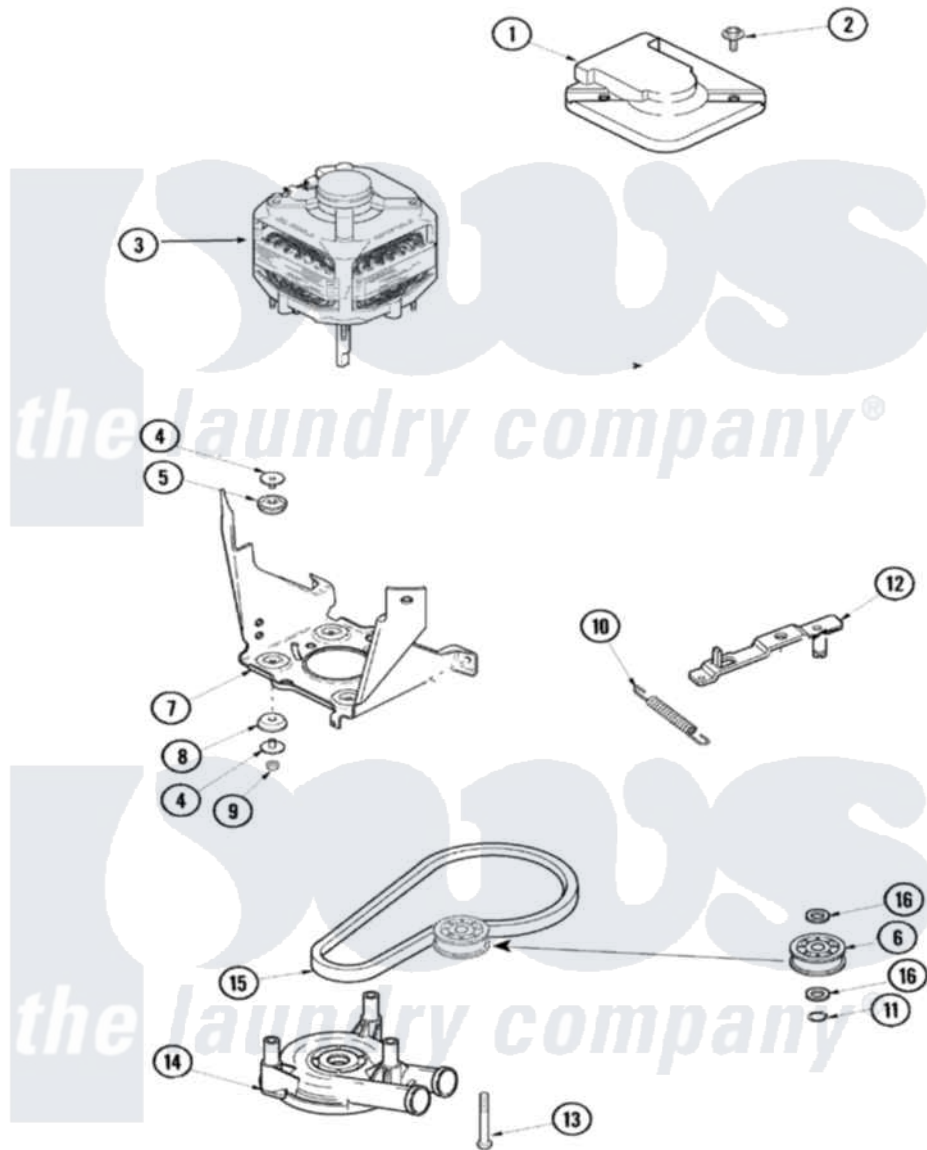

# Crosley CW9500W 04 - MOTOR, PUMP AND IDLER ASSEMBLY

Crosley Residential Crosley CW9500W Washer Parts Parts Diagram 04 - MOTOR, PUMP AND IDLER ASSEMBLY  
 Click on the part number to view part

Item	Original Part Number	Replaced By	Status	Part Description
1	<a href="#">40112301</a>			Shield, Motor
2	40046701	<a href="#">4312464</a>		Screw
3	27001055	<a href="#">27001215</a>		Motor W/Pulley
4	<a href="#">40053701</a>			Post, Isolator
5	<a href="#">40053801</a>			Mount, Motor Upper
6	<a href="#">40038901</a>			Screw, 1/4-20
"	<a href="#">40045001</a>			Idler Pulley Assembly
"	<a href="#">27001225</a>			Nut, Jam Mid Lock 1/4-20
7	40015502		Not Available	BRACKET, MOTOR MOUNT
8	<a href="#">40054301</a>			Mount, Motor Lower
9	40095101	<a href="#">Y707702</a>		Locknut
10	<a href="#">40061401</a>			Spring, Idler Lever
11	<a href="#">23748</a>			Ring, Retaining
12	<a href="#">27001028</a>			Idler Lever Assembly
13	<a href="#">40063701</a>			Screw, 10-16 x 1.75
14	27001036	<a href="#">27001233</a>		Pump