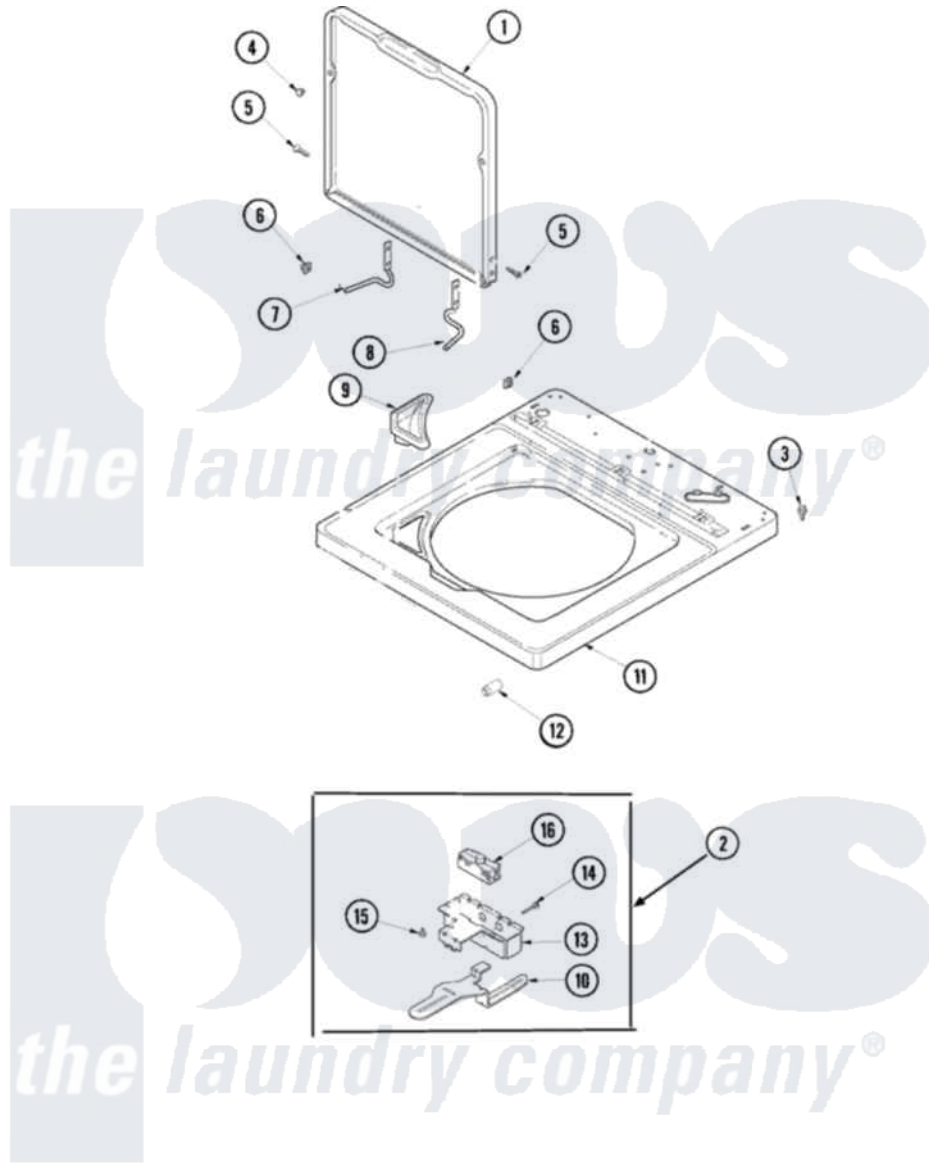

Crosley CW9500W 06 - TOP AND LID SWITCH

Crosley Residential Crosley CW9500W Washer Parts Parts Diagram 06 - TOP AND LID SWITCH
 Click on the part number to view part

Item	Original Part Number	Replaced By	Status	Part Description
1	27001199			Lid W/Instruction
2	40034901	40034901P		Assembly- Lid
3	501086	90767		Screw, 8A X 3/8 HeX Washer Head Tapping
4	40038001			Bumper
5	40039201	W10119828		Screw, Lid Hinge Mounting
6	40008201			Bushing, Hinge
7	40094002			Hinge, Lid Left Stop
8	40094101			Hinge, Lid Right Pass
9	27001117			Dispenser, Bleach
10	40009701			Arm, Lid Switch
11	27001118	27001182		Top
12	40102101			Cap, Hinge
13	40009801			Holder, Lid Switch
14	40040701			Screw, Tapping No.6b-20
15	501086	90767		Screw, 8A X 3/8 HeX Washer Head Tapping