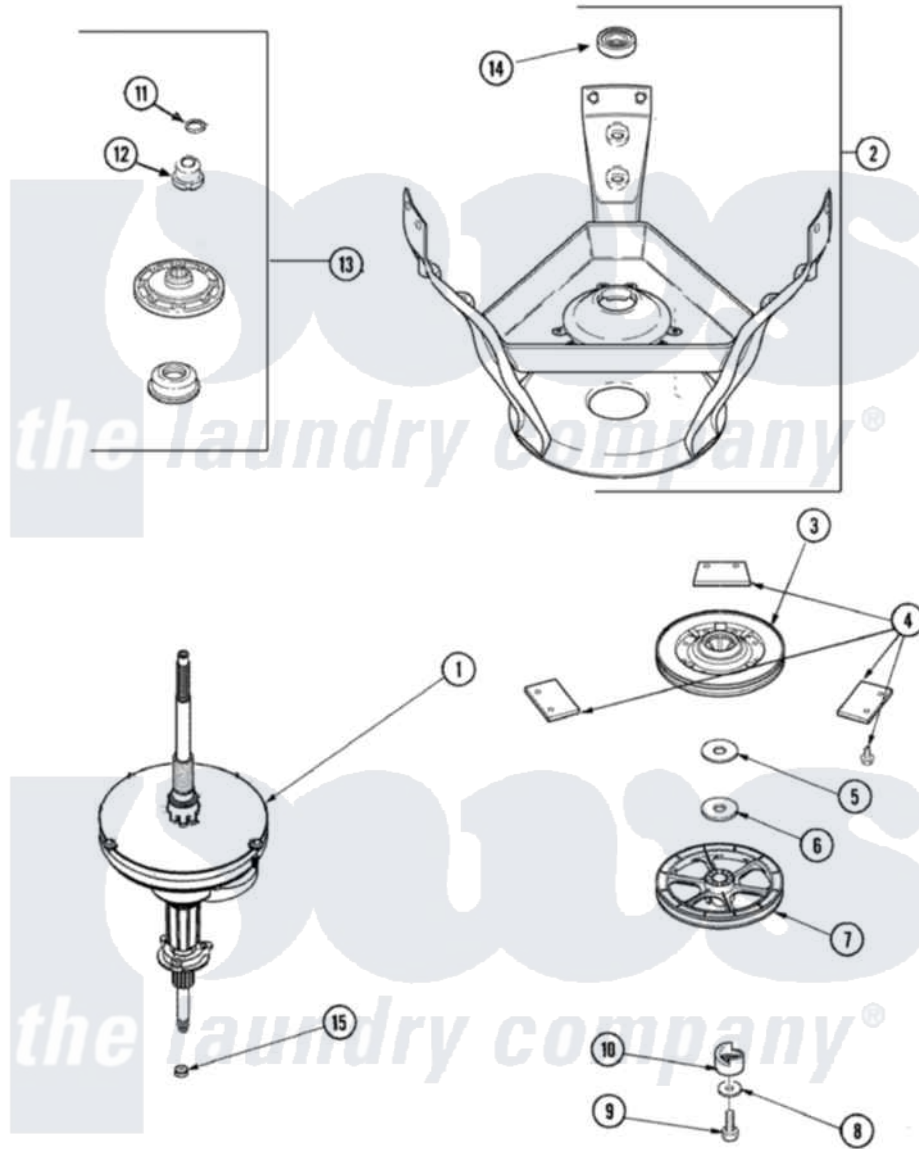

Crosley CW9500W 07 - TRANSMISSION & BRAKE

Crosley [Residential Crosley CW9500W Washer Parts](#) Parts Diagram 07 - TRANSMISSION & BRAKE
 Click on the part number to view part

Item	Original Part Number	Replaced By	Status	Part Description
1	27001039	W10219148		Transmison
"	40004201	40004201P		Main Bearing Assembly
2	27001030	12002013		Base
3	40003103	R9900474		Brake Assembly
4	R0000014			Kit, Brake Pad
"	26594P			Grease, Silicone - 2 Oz Tube
5	40065701			Washer, 2 Odx.63 ID
6	40063201			Washer, Flat
7	40047102			Pulley, Spin/Agit
8	40041501			Washer
9	40063401			Screw, 1/4-20 x 5/8 Hex
10	40047402			Helix, Plastic
11	25-7941			"O" Ring, Agrtr Drive Shaft
12	21001533	35-5655-1		Seal
13	Y2200460	W10116791		Hub And Seal
"	40004201	40004201P		Main Bearing Assembly