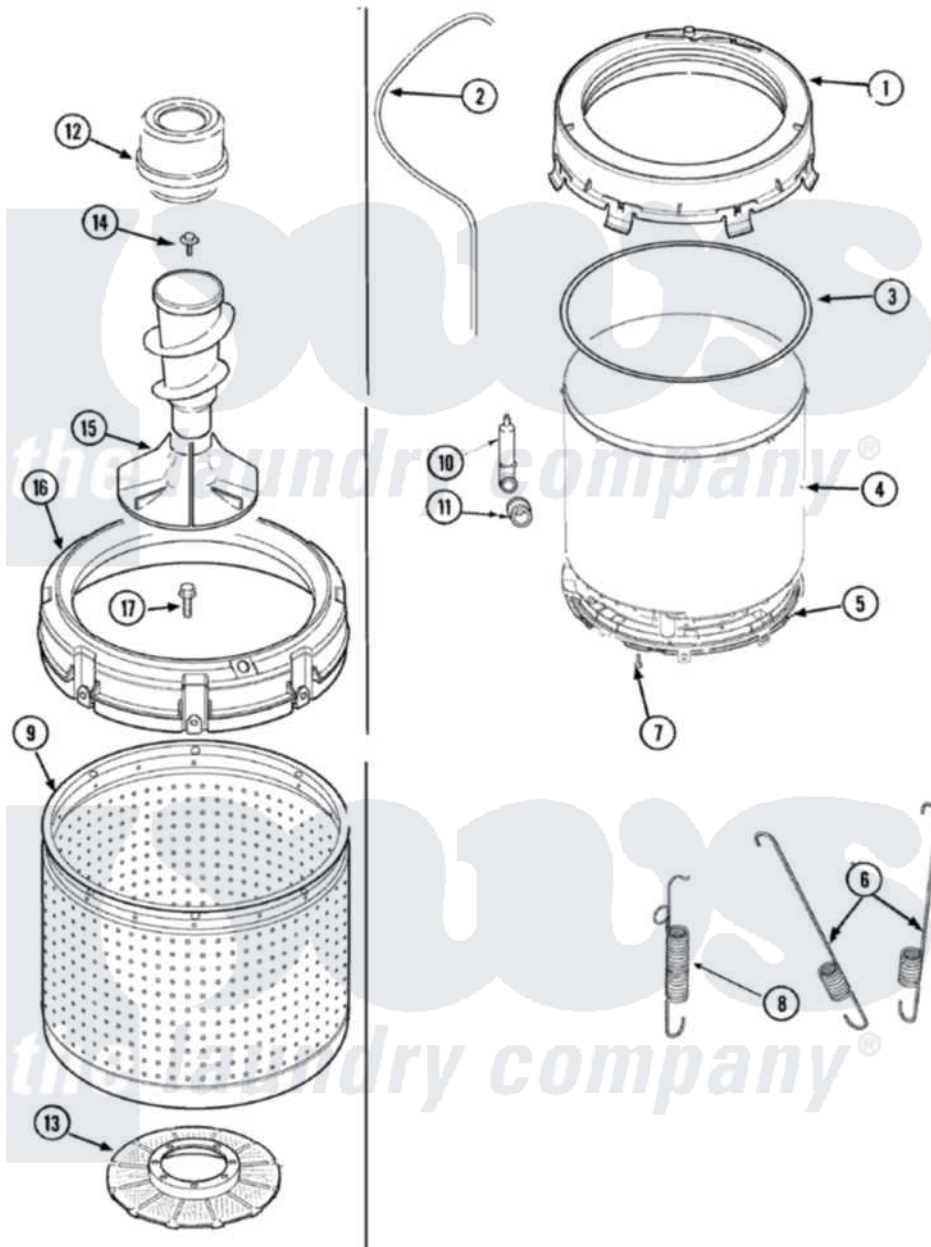

Crosley CW9500W 08 - TUB (INNER & OUTER)

Crosley [Residential Crosley CW9500W Washer Parts](#) Parts Diagram 08 - TUB (INNER & OUTER)
 Click on the part number to view part

Item	Original Part Number	Replaced By	Status	Part Description
1	27001195		Not Available	COVER, OUTER TUB W GASKET
2	27001194	21001748		Hose, Pressure Switch
3	27001130			Seal, Tub Cover
4	40111001P			Tub, Plastic Outer
5	27001067			Bottom, Outer Tub
6	27001026	Y37001124		Spring, Tall Tub
7	40064301			Screw, 1/4-15 x 3/4 Hex
8	Y2201244			Spring, Counterweight
9	40000801	719P3		Assembly- Wash
10	40008501			Assembly, Pressure Bulb
11	40037801			Grommet
12	21001905			Dispenser, Fabric
13	40008001			Filter, Lint
14	25-8004	W10309247		Screw
15	22004042			Agitator/Auger Assembly
16	27001052			Balance Ring