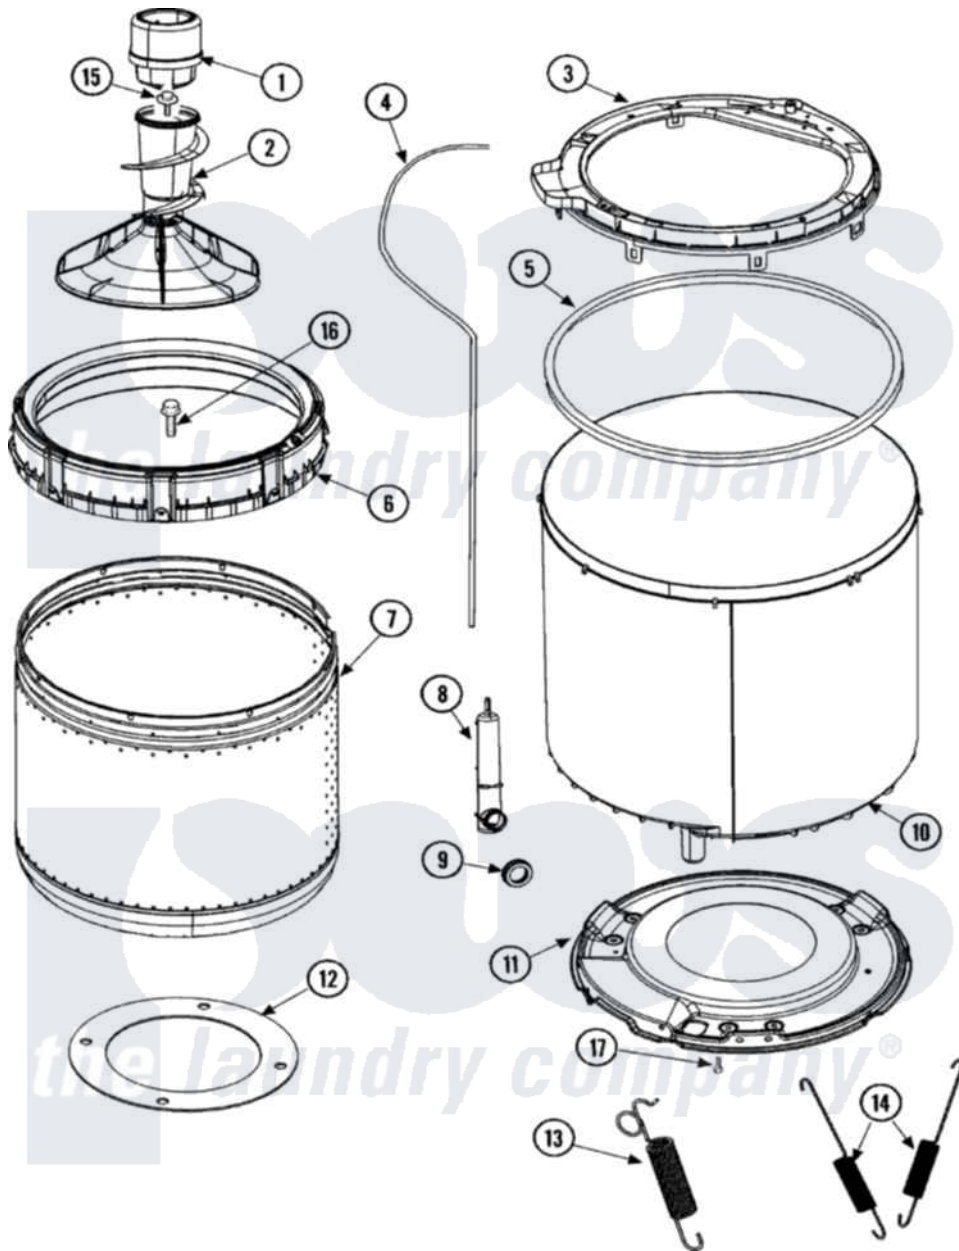

Crosley CW9500W 09 - TUB, INNER & OUTER (SERIES 12)

Crosley Residential Crosley CW9500W Washer Parts Parts Diagram 09 - TUB, INNER & OUTER (SERIES 12)
 Click on the part number to view part

Item	Original Part Number	Replaced By	Status	Part Description
1	21001905			Dispenser, Fabric
2	22004042			Agitator/Auger Assembly
3	27001195		Not Available	COVER, OUTER TUB W GASKET
4	27001194	21001748		Hose, Pressure Switch
5	27001130			Seal, Tub Cover
6	27001052			Balance Ring
7	Y2201200	12002787		Kit- S.s.
8	40008501			Assembly, Pressure Bulb
9	40037801			Grommet
10	40111001P			Tub, Plastic Outer
11	40128701			Screw, 5/16-18 X .50
"	40001102	40001102P		Bottom, Outer Tub
"	40015401			Seal-Head
"	27001067			Bottom, Outer Tub
12	27001222			Gasket, Foam
13	Y2201244			Spring, Counterweight

14	Y37001124		Spring, Tall Tub
15	25-8004	W10309247	Screw
16	Y2201470	W1011678Z	Screw
17	40064301		Screw, 1/4-15 x 3/4 Hex