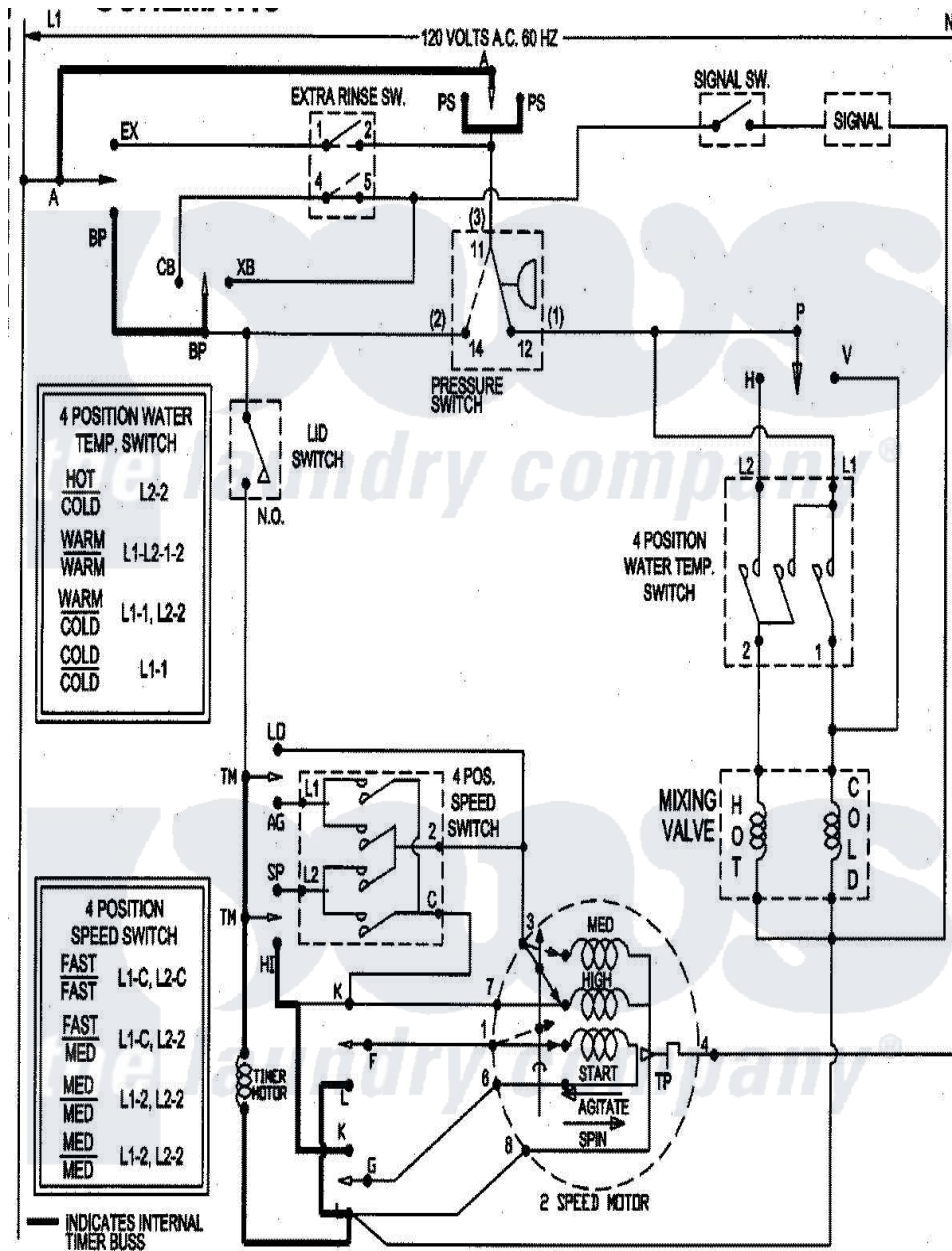

Crosley CW9500W 10 - WIRING INFORMATION

Crosley Residential Crosley CW9500W Washer Parts Diagram 10 - WIRING INFORMATION
 Click on the part number to view part

Item	Original Part Number	Replaced By	Status	Part Description
NI	15003261		Not Available	WIRING INFORMATION