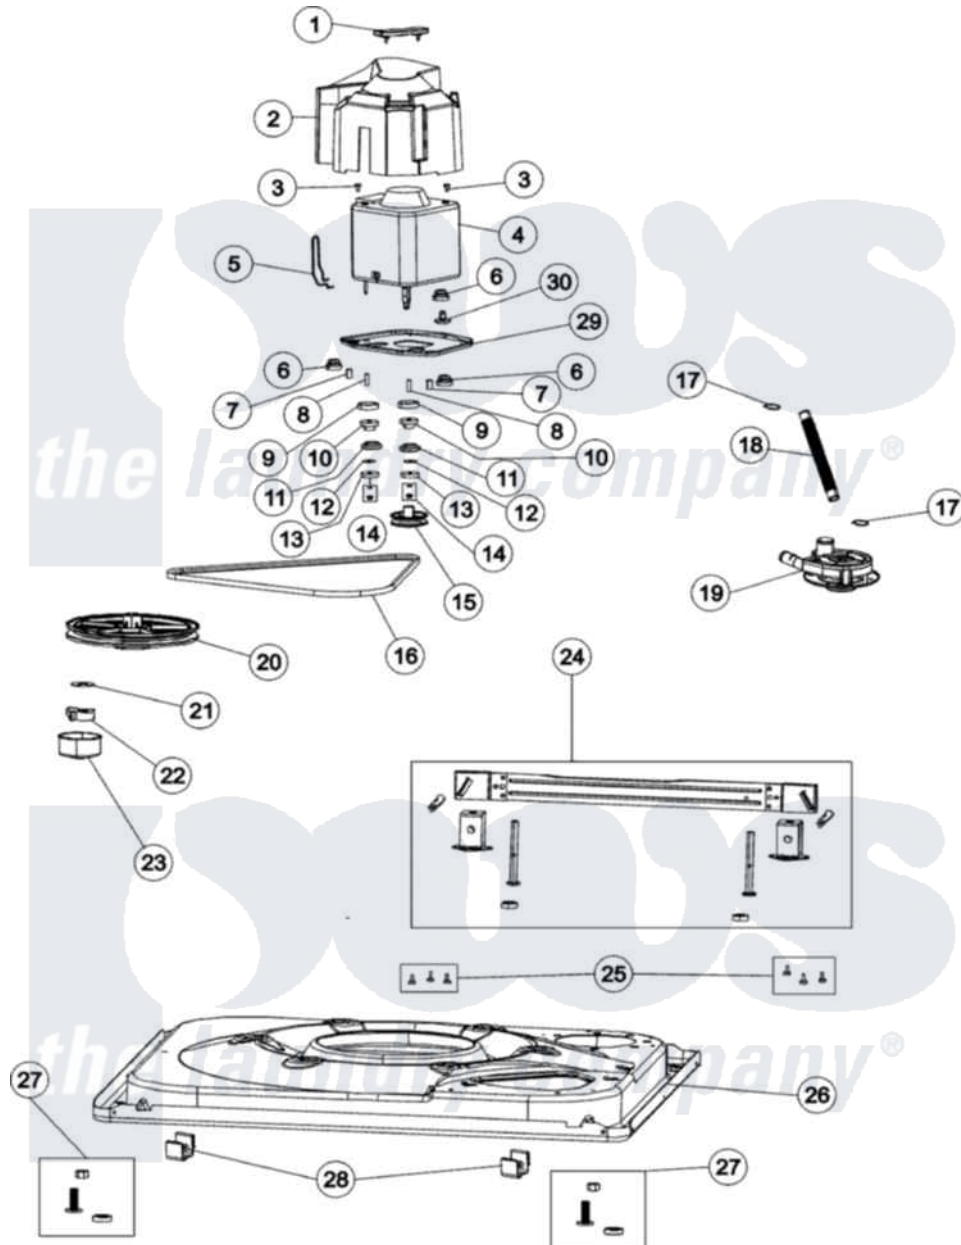

Crosley CW9505W 01 - BASE & MOTOR

Crosley [Residential Crosley CW9505W Washer Parts](#) Parts Diagram 01 - BASE & MOTOR
 Click on the part number to view part

Item	Original Part Number	Replaced By	Status	Part Description
1	35-2065			Pad, Motor Plate
2	22002721			Shield, Motor
3	25-7733	681414		Screw, 10AB X 1/2
4	21001950			MoTor, 2SP 1/2hp 120V/60Hz Hi-Tor
5	21001110	22004376		Spring, Motor Pivot
6	35-3646			Isolator, Motor Plate
7	25-7831			Spacer, Mounting
8	25-7830			Spacer
9	35-3570			Washer, Motor Pivot
10	33-9946			Isolator, Motor
11	35-3571			Slide, Motor Pivot
12	25-7047			Washer, Flat
13	33-9967			Washer, Motor Isolator
14	21002009	Y707702		Locknut
15	22004297	21001950		MoTor, 2SP 1/2hp 120V/60Hz Hi-Tor

16	21352320		Belt, Drive
17	21002254	285655	Clamp, Hose
"	25-6068	285655	Clamp, Hose
18	21001915		Hose, Tub To Pump
19	21001873	35-6780	Pump-Water
20	21001733	12002213	Thrust Bearing Kit
21	35-2132		Washer, 1.25ODX.530IDX.032
22	35-2439	12002213	Thrust Bearing Kit
24	21002221		Stabilizer Bar Kit
25	25-7828	489483	Screw 10-32 X 1/2
26	21001893	12002701	Base Kit
27	25001119		Foot And Pad Assembly
28	53-0120		Clip, Front Panel
29	21001366	21001783	Plate And Screw Assembly
30	21001486		Foot Slide, Isolator