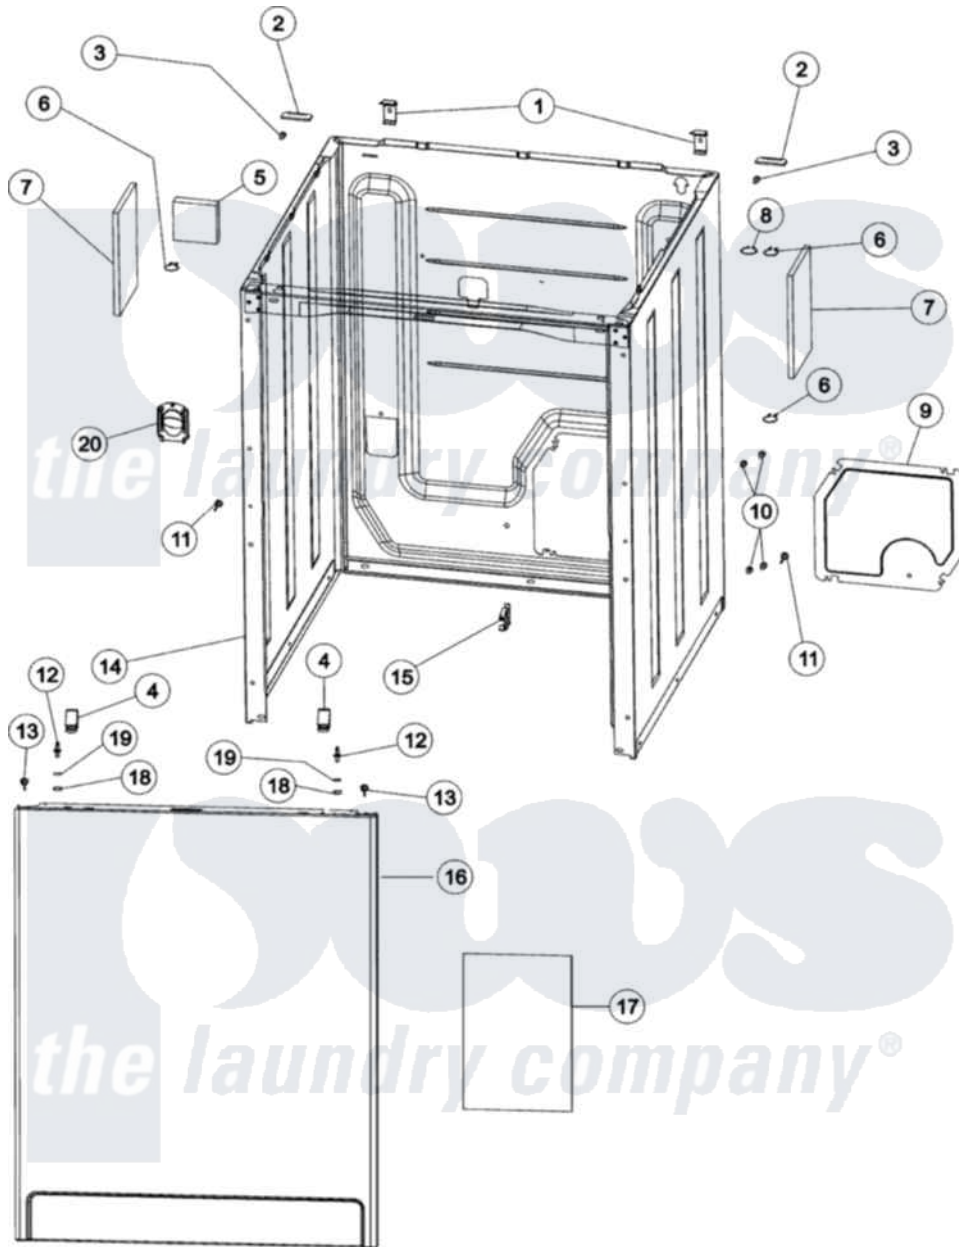

Crosley CW9505W 02 - CABINET & FRONT PANEL

Crosley [Residential Crosley CW9505W Washer Parts](#) Parts Diagram 02 - CABINET & FRONT PANEL
 Click on the part number to view part

Item	Original Part Number	Replaced By	Status	Part Description
1	35-2846			Hinge, Cabinet Top
2	35-4128			Pad, Hinge
3	Y257732	681414		Screw, 10AB X 1/2
4	25-7220			Clip, Cabinet Top
5	35-0706		Not Available	PAD, FOAM
6	31001320	16515		Clip
7	21002011			Pad, Cabinet
8	25-7430			Clip, Wiring Harness
9	21001876			Shield, Rear
10	25-7733	681414		Screw, 10AB X 1/2
11	21001829			Post, Locating
12	53-0643			Pin, Locator
"	21001874			Outlet, Drain Hose
13	Y257732	681414		Screw, 10AB X 1/2
14	21001871			Cabinet
15	22002765			Clip, Hose

16	35-2084	Panel, Front	
17	21001281	Damper, Sound Pad	
18	25-0224	3400029	Nut, Adapter Plate
19	35-4129	Bumper, Cabinet	
20	21001874	Outlet, Drain Hose	