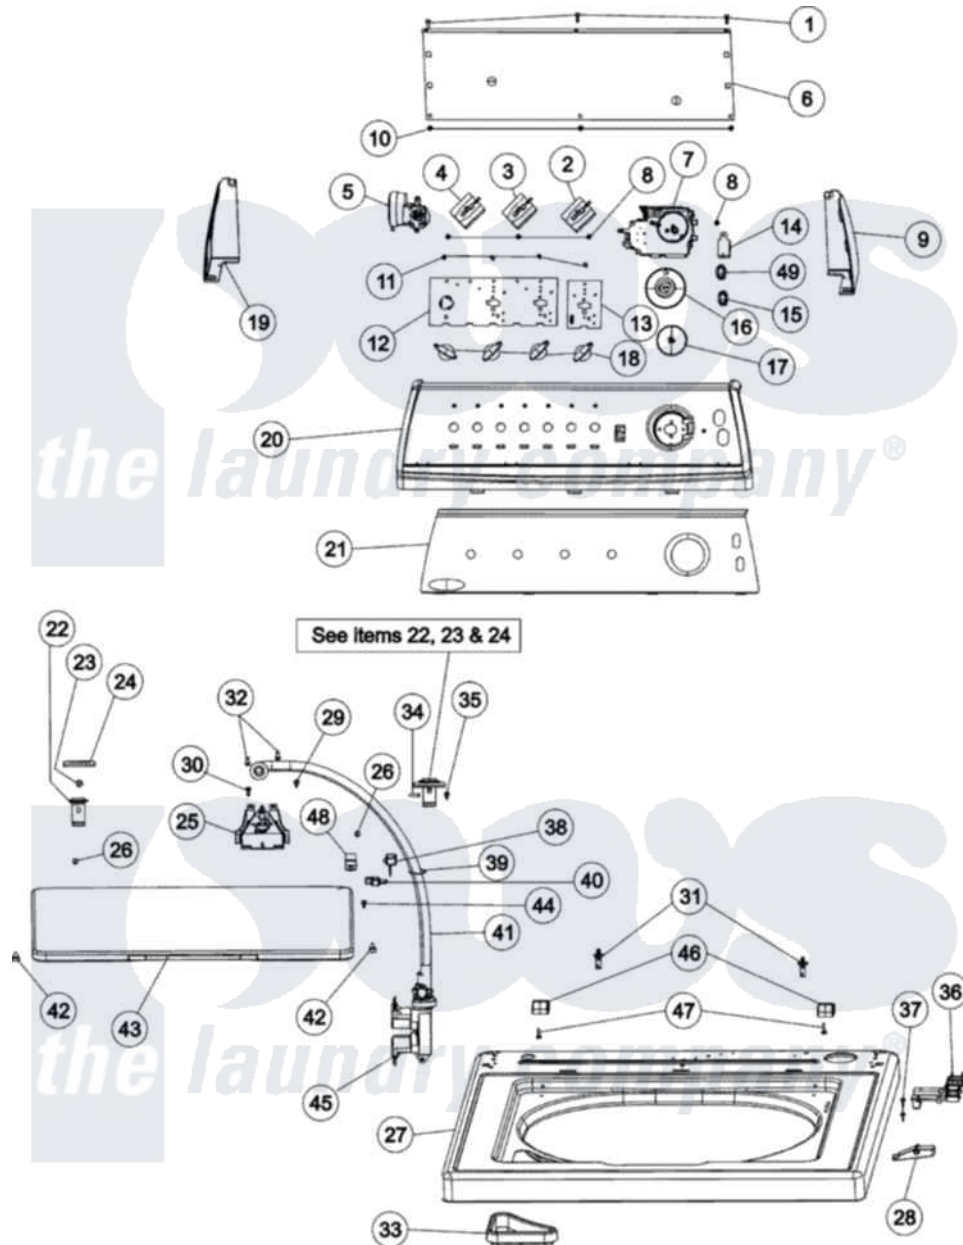

Crosley CW9505W 03 - CONTROL PANEL & TOP

Crosley [Residential Crosley CW9505W Washer Parts](#) Parts Diagram 03 - CONTROL PANEL & TOP
 Click on the part number to view part

Item	Original Part Number	Replaced By	Status	Part Description
1	21002224			Screw
2	21001852			Switch, Temperature
3	21001687			Switch, Speed
4	21001226			Switch, Water Temp. 4 Position
5	Y2201474			Switch, Pressure
6	21001527			Shield, Rear
7	21001929			Timer
8	25-3092	90767		Screw, 8A X 3/8 HeX Washer Head Tapping
9	21001547			Endcap, Panel
10	31001721			Screw, Abno.8-18 x 3/8 Hxws
11	25-3092	90767		Screw, 8A X 3/8 HeX Washer Head Tapping
12	21002067			Shield, Control
13	21001517			Shield, Control
14	31001397			Buzzer

15	21001813		Switch, Rocker
16	21001520		Skirt, Timer Knob
17	21001985		Knob, Timer
18	21001544		Knob, Selector
19	21001546		Endcap, Panel
20	21001552		Frame , Control Panel
21	21002151		Facia
22	35-2846		Hinge, Cabinet Top
23	Y257732	681414	Screw, 10AB X 1/2
24	35-4128		Pad, Hinge
25	21001854		Flume Assembly
26	25-7893		Screw
27	21001602		Top, Cabinet
28	21001134		Lever, Lid Switch
29	25-3092	90767	Screw, 8A X 3/8 HeX Washer Head Tapping
30	31001560		Washer, Roller
31	21001857		Clip, Plastic Snap-In
32	31001721		Screw, Abno.8-18 x 3/8 Hxws
33	21001597		Dispenser, Bleach
34	25-7438		Screw
35	31001721		Screw, Abno.8-18 x 3/8 Hxws
36	21001135		Housing, Lid Switch
37	21001136	3400872	Screw, 8-18 X 3/8
38	43-0057		Actuator, Door Switch
39	25-7430		Clip, Wiring Harness
40	35-2045		Pin, Hinge
41	12002749		Hose, Flume Kit
"	35-2378	12002749	Hose, Flume Kit
42	35-0581		Bumper, Door
43	35-2026		Lid
44	31001721		Screw, Abno.8-18 x 3/8 Hxws
45	21001932		Valve, Water Inlet
46	35-2044		Hinge, Lid
47	25-7893		Screw
48	21001148	12001187	Kit, Lid Switch Assembly
49	21001482		Switch, Momentary