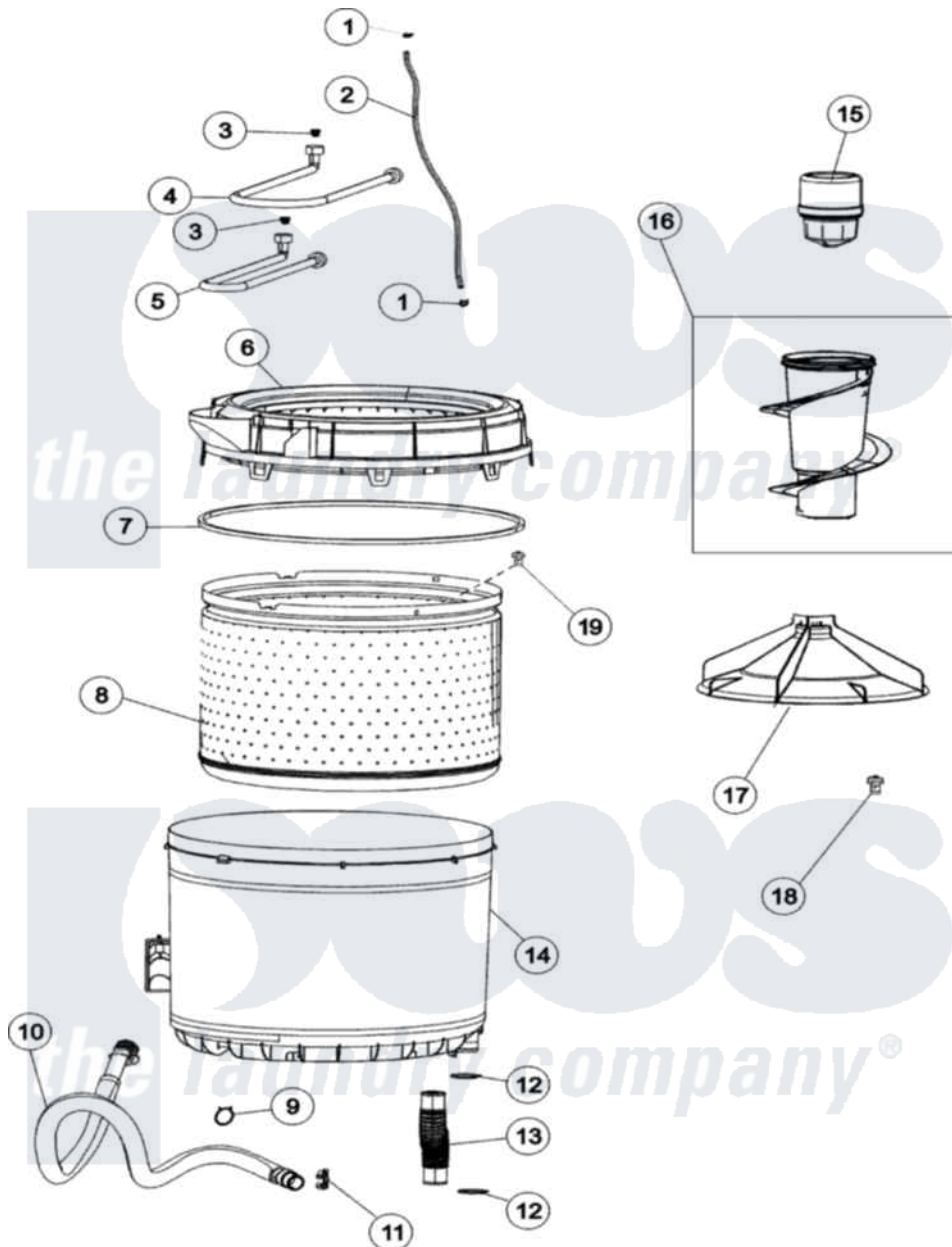

Crosley CW9505W 04 - INNER - OUTER TUB

Crosley Residential Crosley CW9505W Washer Parts Parts Diagram 04 - INNER - OUTER TUB
 Click on the part number to view part

Item	Original Part Number	Replaced By	Status	Part Description
1	25-7796	596669		Clamp, Manifold
2	21001749	21001748		Hose, Pressure Switch
3	22002960			Strainer, Washer Inlet
4	35-0874	76313		Hosefill
5	33-7891	89503		Hose-Inlet
6	21001531		Not Available	TOP, TUB (PLASTIC)
7	35-2328			Seal, Tub Top
8	21001529			Basket Assembly
9	21001875	285655		Clamp, Hose
10	21001872			Hose, Drain
11	22002765			Clip, Hose
12	25-6068	285655		Clamp, Hose
13	21001915			Hose, Tub To Pump
14	12002680			S/S Spinner As-Pak
15	21002006			Fabric Disp Assembly
16	21001878			Auger/Post Assembly

17

[21001530](#)

Base, Agitator

18

25-8004

[W10309247](#)

Screw

19

25-7967

[3400504](#)

Screw