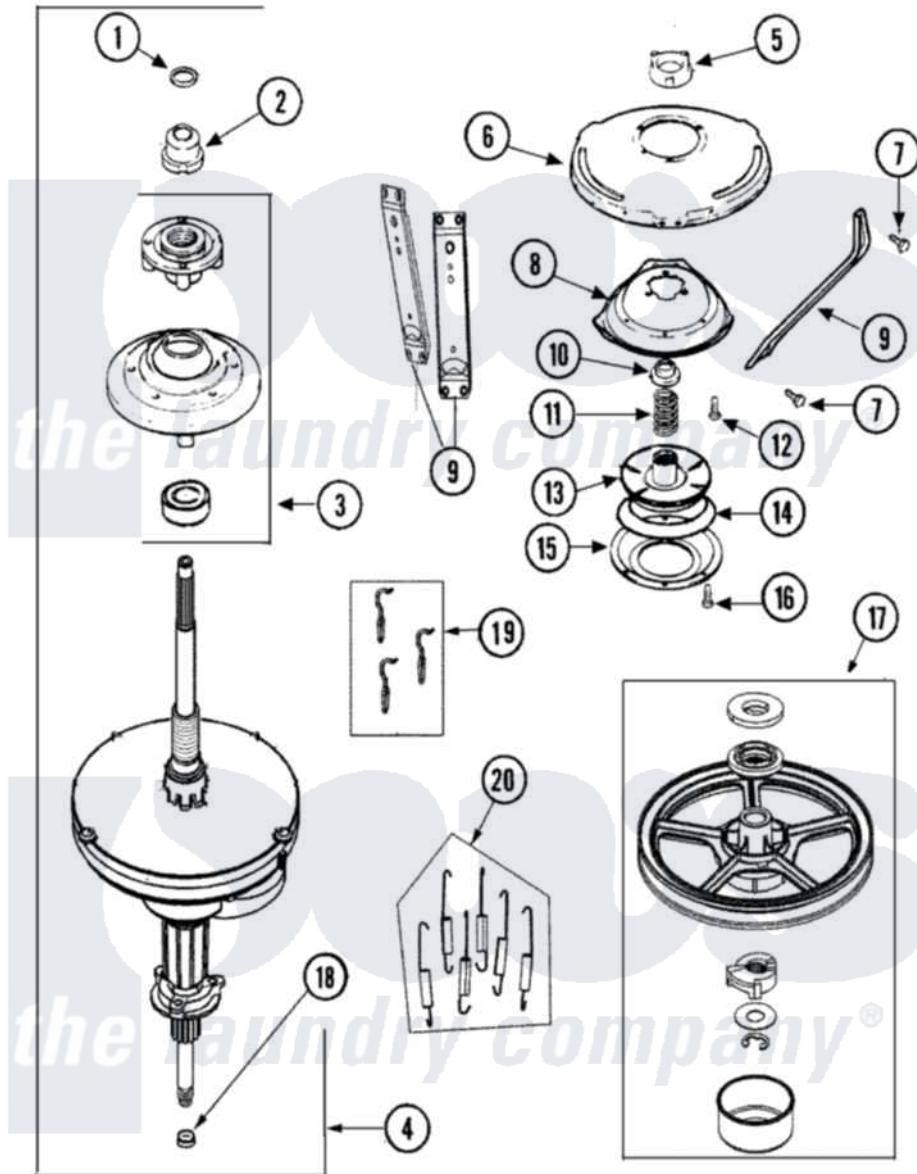

Crosley CW9505W 06 - TRANSMISSION

Crosley [Residential Crosley CW9505W Washer Parts](#) Parts Diagram 06 - TRANSMISSION
 Click on the part number to view part

Item	Original Part Number	Replaced By	Status	Part Description
1	25-7941			"O" Ring, Agr Drive Shaft
2	21001533	35-5655-1		Seal
3	21001868	W10219156		Tub Seal
4	21001867	35-6615		Ht TranS S
5	21001511	12001562		Bearing Assembly
6	21001518			Support, Tub
7	21001858			Screw 5/16-18 x 1/2
8	21001163			Housing, Suspension
9	21001532			Brace, Tub
10	35-2017			Retainer, Brake Spring
11	21001910			Spring, Brake
12	21001509			Screw, High Performance Plastic
13	21002010	35-6714		Brake Roto
14	21002026			Snubber
15	35-6918			Stator, Brake
16	21001065			Screw, No.10-24 x .50 Hxnibhd

17	12002213		Thrust Bearing Kit
18	35-2010	207843	Lip Seal Repair Kit
19	21001166		Hook, Suspension Spring
20	21002065	12002773	Spring