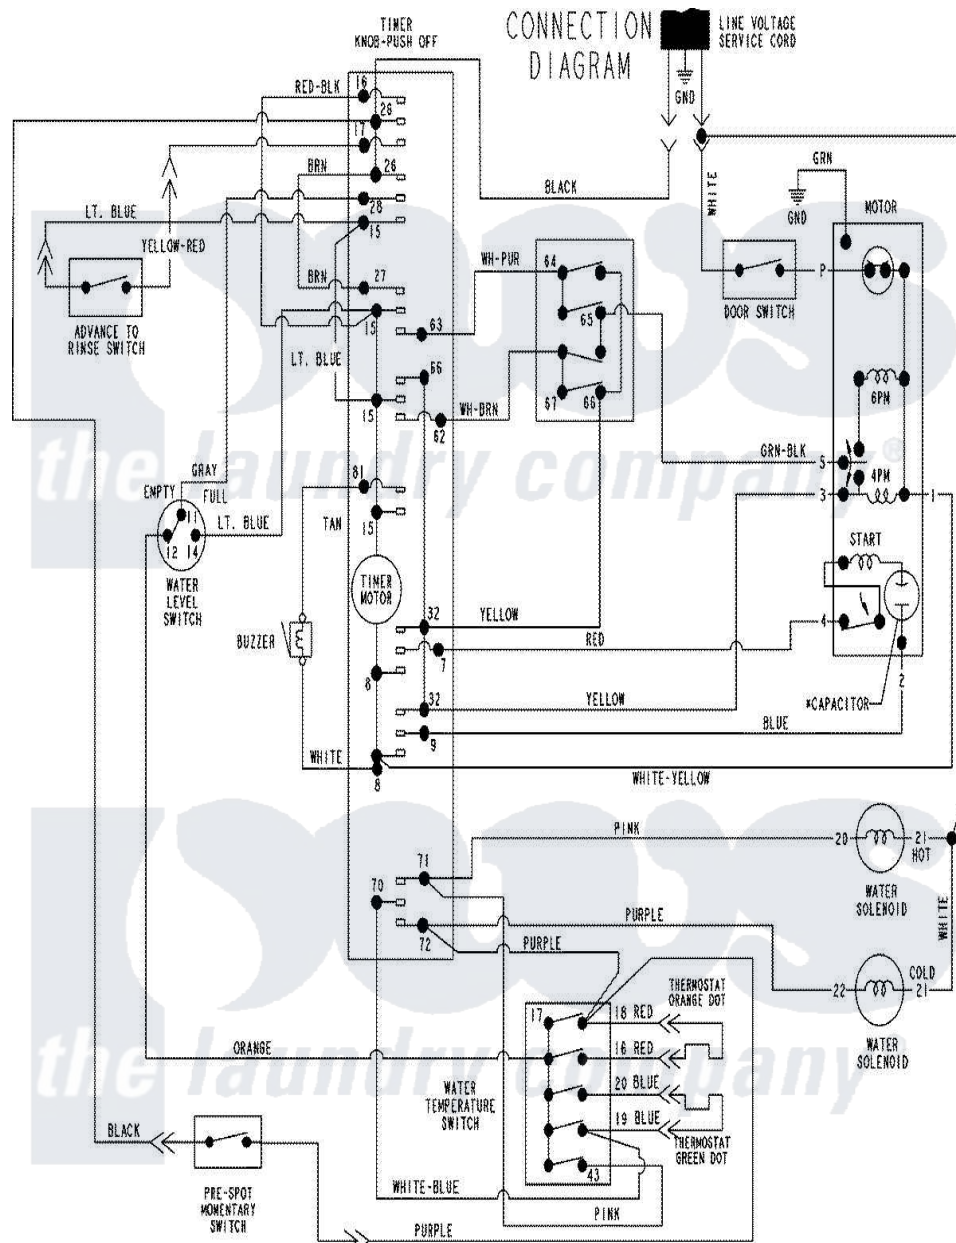

Crosley CW9505W 07 - WIRING INFORMATION

Crosley Residential Crosley CW9505W Washer Parts Diagram 07 - WIRING INFORMATION
 Click on the part number to view part

Item	Original Part Number	Replaced By	Status	Part Description
NI	15003816		Not Available	WIRING INFORMATION