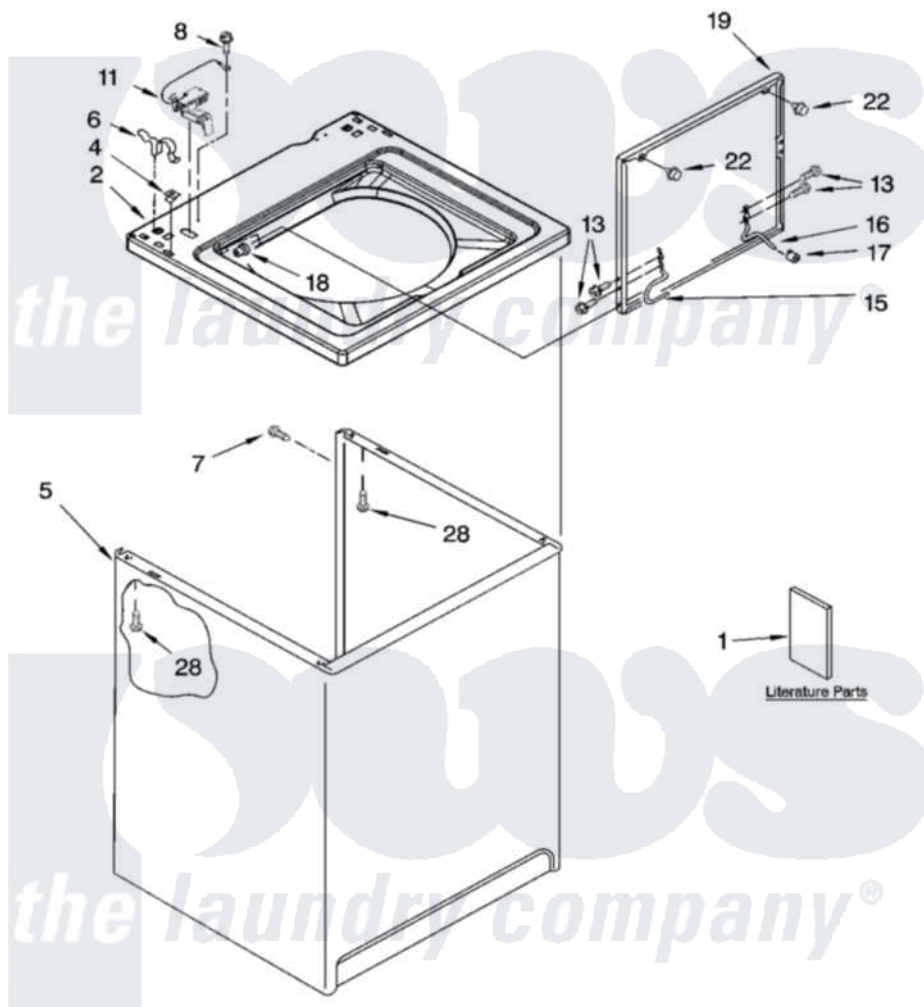

Crosley TAWB300RW0 01 - TOP AND CABINET PARTS

TOP AND CABINET PARTS

For Model: TAWB300RW0
(White)

AUTOMATIC
WASHER

FOR ORDERING INFORMATION REFER TO PARTS PRICE LIST

5-05 Litho in U.S.A. (drd)

1

Part No. 8180624

Crosley [Residential Crosley TAWB300RW0 Washer Parts](#) Parts Diagram 01 - TOP AND CABINET PARTS

[Click on the part number to view part](#)

Item	Original Part Number	Replaced By	Status	Part Description
1	3956025		Not Available	Installation Instructions
"	3955873		Not Available	Use & Care Guide
"	3955914		Not Available	Feature Sheet
"	8546684		Not Available	Wiring Diagram
"	3957471		Not Available	Energy Guide
2	8541621			Top
4	357213			Nut, Push-In
5	63128			Cabinet
6	62780			Clip, Top And Cabinet And Rear Panel
7	3357011	308685		Side Trim)
8	3351614			Screw, Gearcase Cover Mounting
11	8318084			Switch, Lid
13	3351355	W10119828		Screw, Lid Hinge Mounting
15	8318088			Hinge, Lid
16	54583			Hinge, Lid

17	19119		Bumper, Lid Hinge
18	21258		Bearing, Lid Hinge
19	8542382	W10193857	Lid
22	9724509		Bumper, Lid
28	3390631		Screw, 10-16 X 3/8