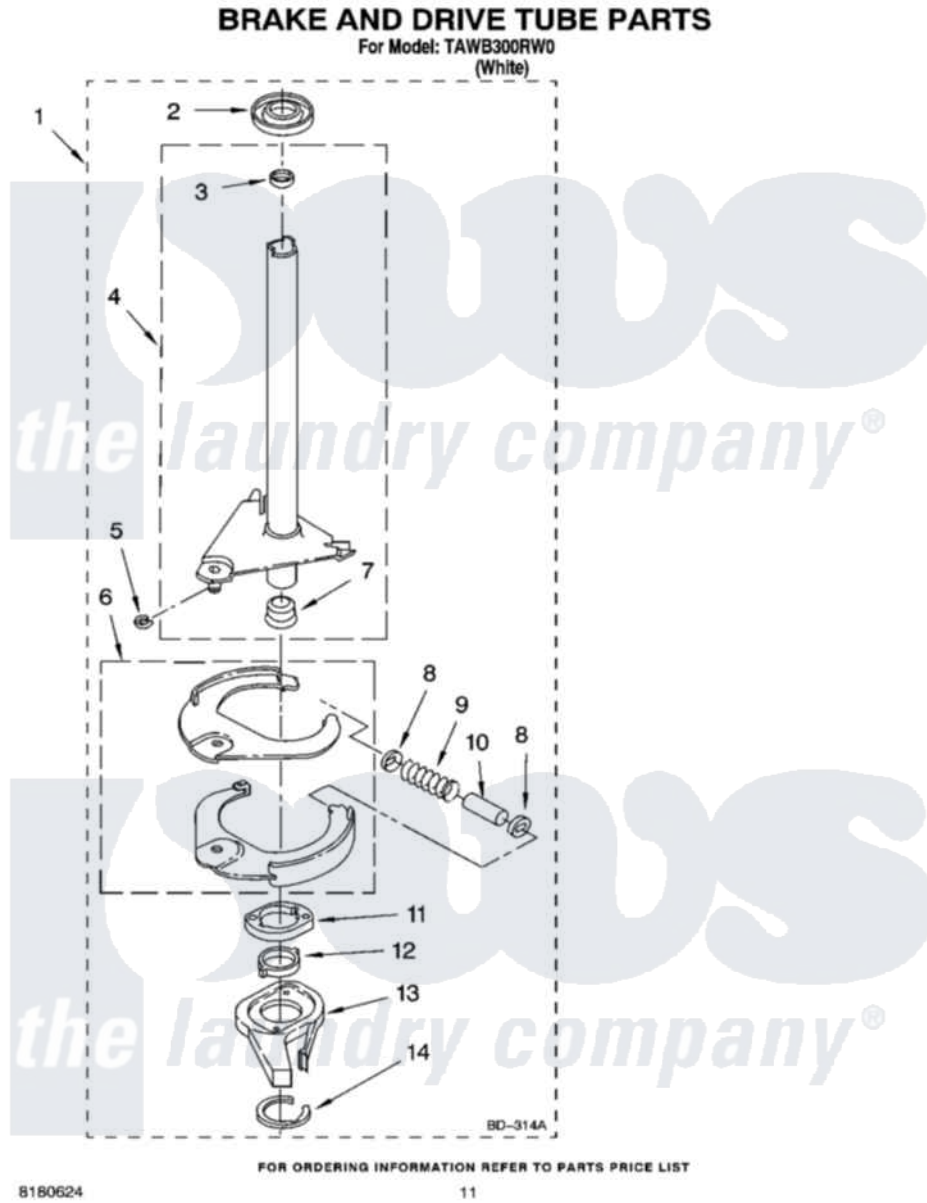

Crosley TAWB300RW0 07 - BRAKE AND DRIVE TUBE PARTS

Crosley [Residential Crosley TAWB300RW0 Washer Parts](#) Parts Diagram 07 - BRAKE AND DRIVE TUBE PARTS
Click on the part number to view part

Item	Original Part Number	Replaced By	Status	Part Description
1	388951	285792		Basketdrive
2	62658			Ring, Thrust
3	356427			Seal, Spin Pinion
4	64027	64208		Tube-Spin
5	64035	W10083190		Ring, Retaining
6	64232	285438		Shoe-Brake
7	62703	8546462		"T" Bearing, Spin Tube
8	3353956	285658		Sleeve
9	62647		Not Available	Spring, Brake
10	3355360	285658		Sleeve
11	661516	8546461		Cam, Brake Release
12	63022			Sleeve, Cam
13	64194	285790		Lining
14	90368	W10083200		Ring, Retaining
"	N/A		Not Available	FOLLOWING PARTS NOT ILLUSTRATED
"	285208			Lubricant