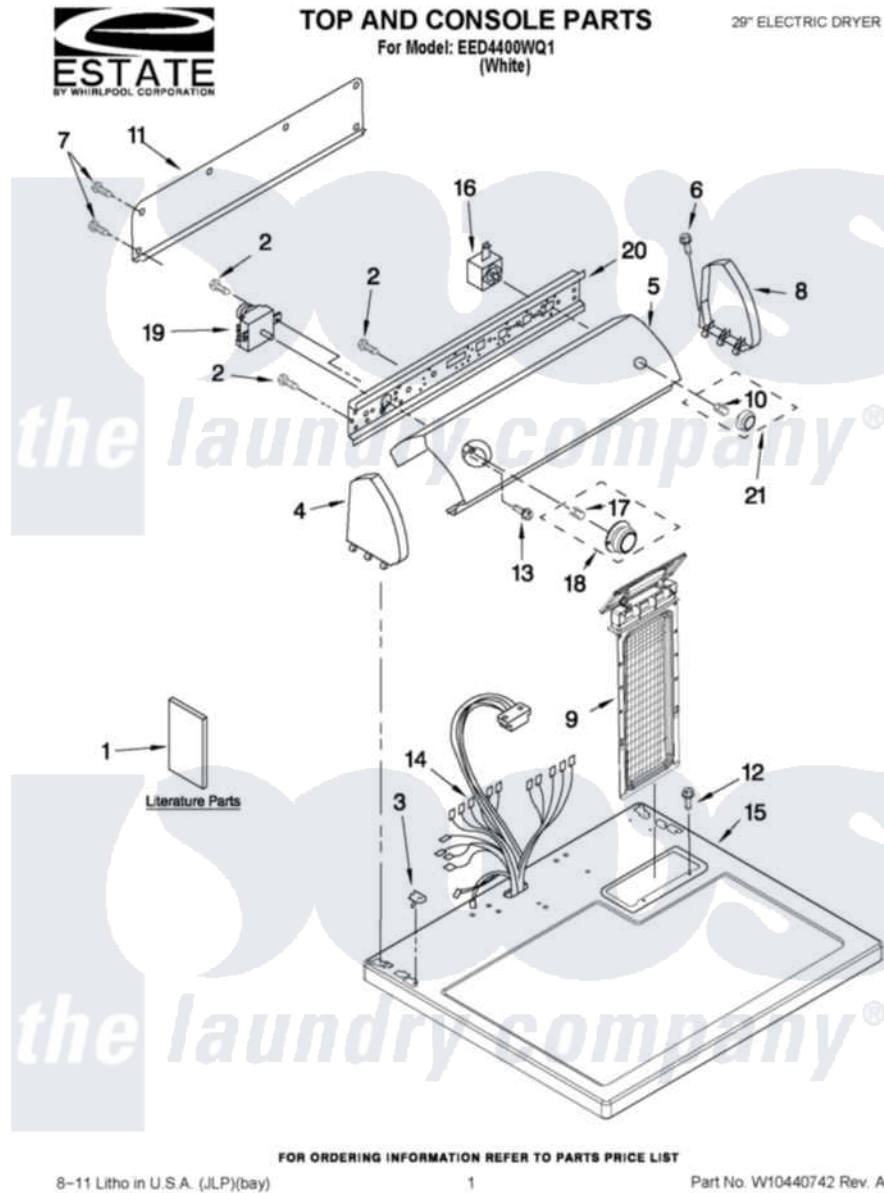

Estate EED4400WQ1 01 - TOP AND CONSOLE PARTS

Estate Residential Estate EED4400WQ1 Dryer Parts Parts Diagram 01 - TOP AND CONSOLE PARTS
Click on the part number to view part

Item	Original Part Number	Replaced By	Status	Part Description
1	W10096987		Not Available	INSTRUCTIONS, INSTALLATION
"	W10287575		Not Available	GUIDE, USE & CARE
"	8576793		Not Available	Wiring Diagram
2	90767			Screw, 8A X 3/8 HeX Washer Head Tapping
3	357213			Nut, Push-In
4	8274437	279960		Endcap
5	W10238702			Panel, Control
6	388326			Screw, 8-18 X 1.25
7	693995			Screw, Hex Head
8	8274434	279960		Endcap
9	8558463			HANdle And Lint Screen Assembly
10	8536939			Clip, Knob
11	8274261			Do-It-Yourself Repair Manuals
12	688983	487240		Screw, For Mtg. Service Capacitor

13	8533951	3400859	Screw, Grounding
14	8576500	W10450292	Harness, Wiring
15	8557930	8563985	Top
16	3977456		Switch, Push-To-Start
17	688805		Clip, Spring Knob
18	8538953		Timer Knob Assembly
19	8299778		Timer, 60 Hz
20	8271418		Bracket, Control
21	8538959		Knob, Push-To-Start