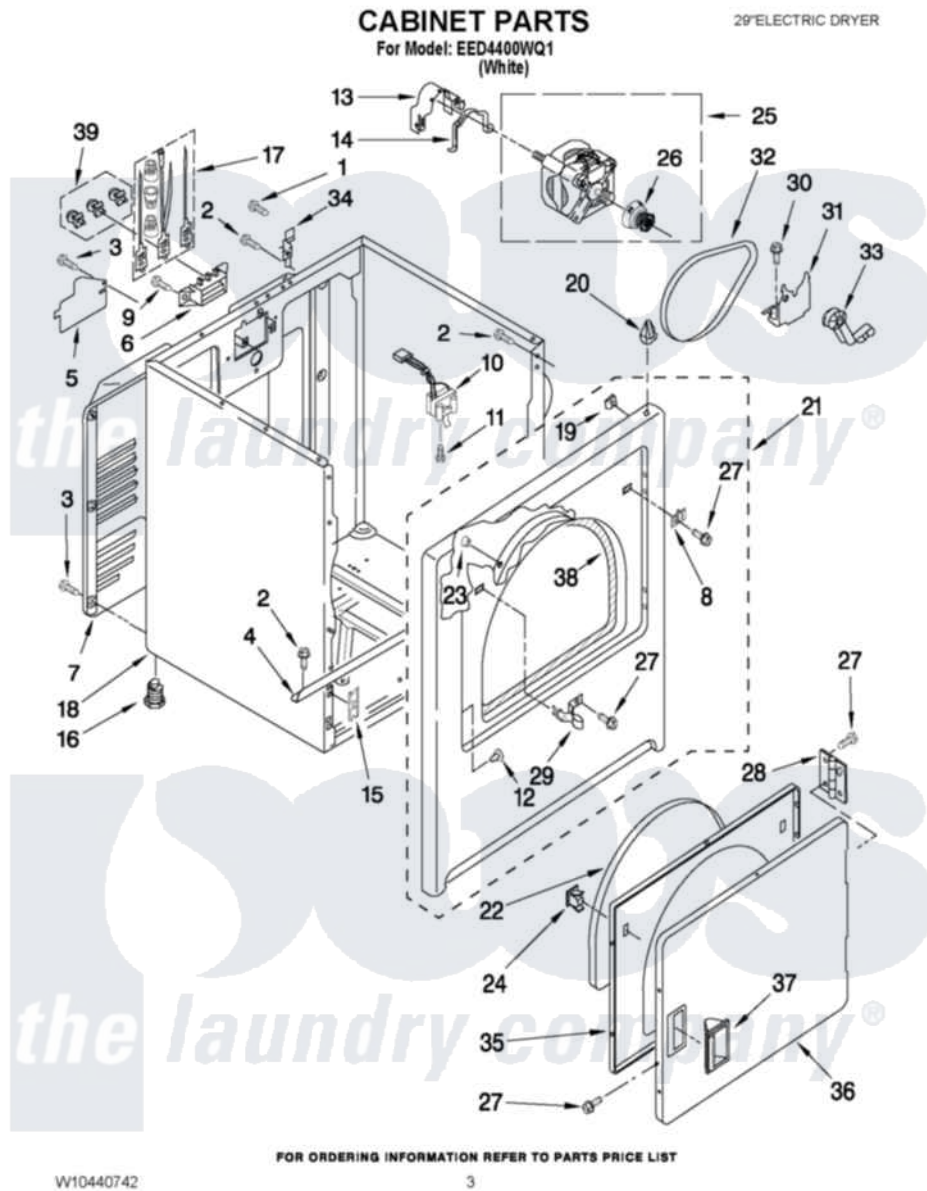

Estate EED4400WQ1 02 - CABINET PARTS

Estate [Residential Estate EED4400WQ1 Dryer Parts](#) Parts Diagram 02 - CABINET PARTS
Click on the part number to view part

Item	Original Part Number	Replaced By	Status	Part Description
1	8533974	4331106		Screw, No.10-32 X 7/16
2	343641	681414		Screw, 10AB X 1/2
3	693995			Screw, Hex Head
4	W10236073			Bracket, Cabinet
5	3396795			Cover, Terminal Block
6	3397659			Block, Terminal
7	3396805	280043		Panel-Rear
8	3403630			Plug, Strike Hole
9	3393008	308685		Side Trim)
10	3406109	3406107		Door Switch Assembly
11	697773	3395530		Screw
12	3404413			Plug, Hinge Hole
13	3404162			Clamp, Motor
14	W10121316			Plug, Multivent
15	3394083			Clip, Front Panel
16	3392100	49621		Feet-Leveling

NI	279810		Foot-Optional
17	279318		Terminal Tinned And Brass Panel
18	8530603	8533643	Cabinet
19	98234		Clip, U-Bend
20	690363	18776	Lock, Front Top
21	W10224853		Front Panel Assembly
22	3405246		Seal, Door Push-To-Start
23	685203	279220	Clip
24	3389441		Door Catch Assembly
25	W10194250	279827	Motor-Drive
26	8066184		Pulley, Motor
27	342055	488627	Screw
28	W10362431		Hinge And Pin Assembly
29	3403431		Strike, Panel
30	3400500		Bolt, 3405245 5/16-18 X 3/4
31	348780		Base, Motor
32	W10131364	341241	Belt
33	691366		Idler And Pulley Assembly
34	8066217		Hinge, Top
35	3402341		Door, Inner
36	3402335		Door, Front
37	3405184		Handle, Door
38	3406129		Seal And Bearing Assembly
39	279393		Terminal Block Screw Kit