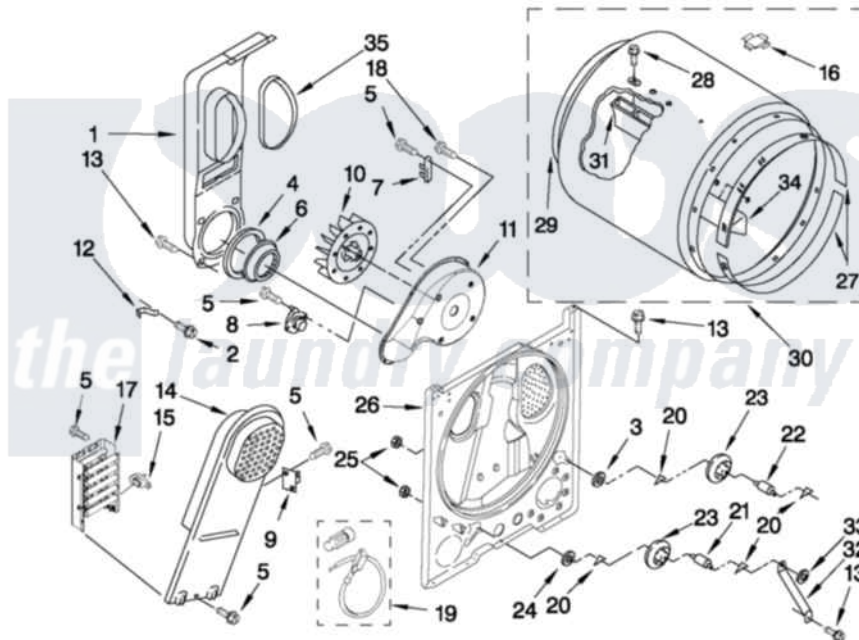

**BULKHEAD PARTS**

For Model: EED4400WQ1  
(White)

W10440742

FOR ORDERING INFORMATION REFER TO PARTS PRICE LIST

5

Estate [Residential Estate EED4400WQ1 Dryer Parts](#) Parts Diagram 03 - BULKHEAD PARTS

[Click on the part number to view part](#)

Item	Original Part Number	Replaced By	Status	Part Description
1	<a href="#">348368</a>			Lint Chute Assembly
2	<a href="#">489463</a>			Screw, 8-18 X 1/16
3	<a href="#">3388703</a>			Washer, Support
4	<a href="#">347139</a>			Seal, Lint Chute
5	<a href="#">90767</a>			Screw, 8A X 3/8 HeX Washer Head Tapping
6	<a href="#">696302</a>			Shield, Exhaust
7	<a href="#">3392519</a>			Thermal Limiter
8	<a href="#">3387134</a>			Thermostat, Internal-Bias
9	3977393	<a href="#">279816</a>		Cutoff-Tml
10	<a href="#">694089</a>			Wheel, Blower
11	<a href="#">8577230</a>			Housing, Blower
12	<a href="#">8066155</a>			Clip, Heater Box
13	343641	<a href="#">681414</a>		Screw, 10AB X 1/2
14	<a href="#">8541818</a>			Box, Heater
15	<a href="#">3977767</a>			Thermostat, High Limit 250 F
16	<a href="#">8066086</a>			Plug, Drum Hole

17	3403585	<a href="#">279838</a>	Element
18	3390647	<a href="#">488729</a>	Screw
19	<a href="#">279457</a>		Wire Kit, Terminal
20	<a href="#">690997</a>		Washer, Thrust
21	<a href="#">W10359270</a>		Shaft, Drum Roller Threads
22	<a href="#">W10359269</a>		Shaft, Drum Roller Threads
23	3397590	<a href="#">349241T</a>	Support
24	<a href="#">348197</a>		Washer, Support
25	<a href="#">W10298789</a>		Nut, Push-In
26	3403491	<a href="#">279796</a>	Bulkhead
27	692526	<a href="#">279441</a>	BeaRng-Rng
28	<a href="#">W10219342</a>		Screw, Baffle Mounting
29	W10352407	<a href="#">279857</a>	Seal
30	<a href="#">695587</a>		Drum Assembly
31	<a href="#">692490</a>		Baffle, Drum
32	<a href="#">3976434</a>		Bracket, Support Shaft
33	<a href="#">90296</a>		Nut, Push On
34	<a href="#">3403636</a>		Baffle, Drum
35	<a href="#">339956</a>		Seal, Air Duct To Bulkhead