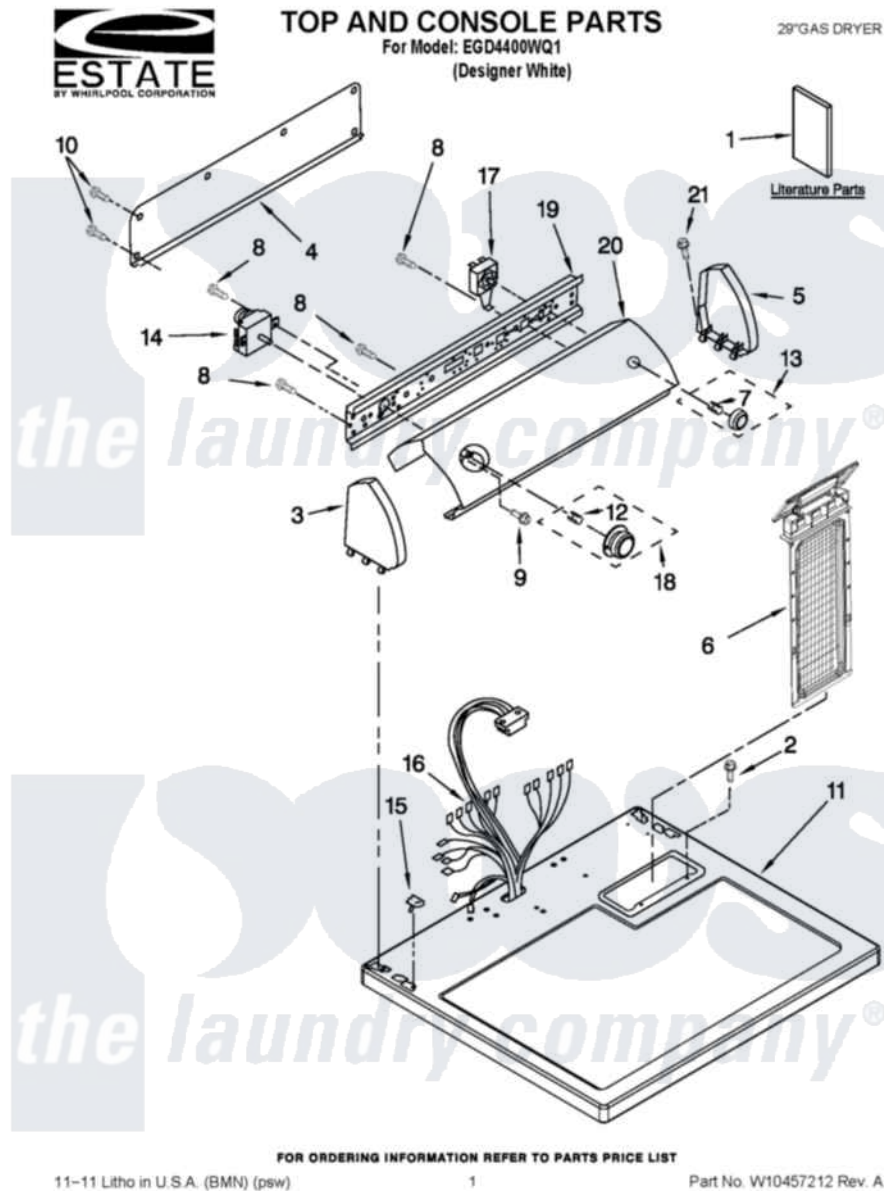

Estate EGD4400WQ1 01 - TOP AND CONSOLE PARTS

Estate Residential Estate EGD4400WQ1 Dryer Parts Parts Diagram 01 - TOP AND CONSOLE PARTS
 Click on the part number to view part

Item	Original Part Number	Replaced By	Status	Part Description
1	W10115228		Not Available	INSTRUCTIONS, INSTALLATION
"	W10287575		Not Available	GUIDE, USE & CARE
"	W10185979			Wiring Diagram Cycle Feature
2	8533951	3400859		Screw, Grounding
3	8274437	279960		Endcap
4	8274261			Do-It-Yourself Repair Manuals
5	8274434	279960		Endcap
6	8558463			HAndle And Lint Screen Assembly
7	8536939			Clip, Knob
8	3348629	90767		Screw, 8A X 3/8 HeX Washer Head Tapping
9	688983	487240		Screw, For Mtg. Service Capacitor
10	693995			Screw, Hex Head
11	8557930	8563985		Top
12	688805			Clip, Spring Knob

13	8538959	Knob, Push-To-Start
14	W10185969	Timer Assembly, 60 Hz
15	357213	Nut, Push-In
16	W10186074	Harness, Wiring
17	3977456	Switch, Push-To-Start
18	8538953	Timer Knob Assembly
19	8271418	Bracket, Control
20	W10238702	Panel, Control
21	388326	Screw, 8-18 X 1.25