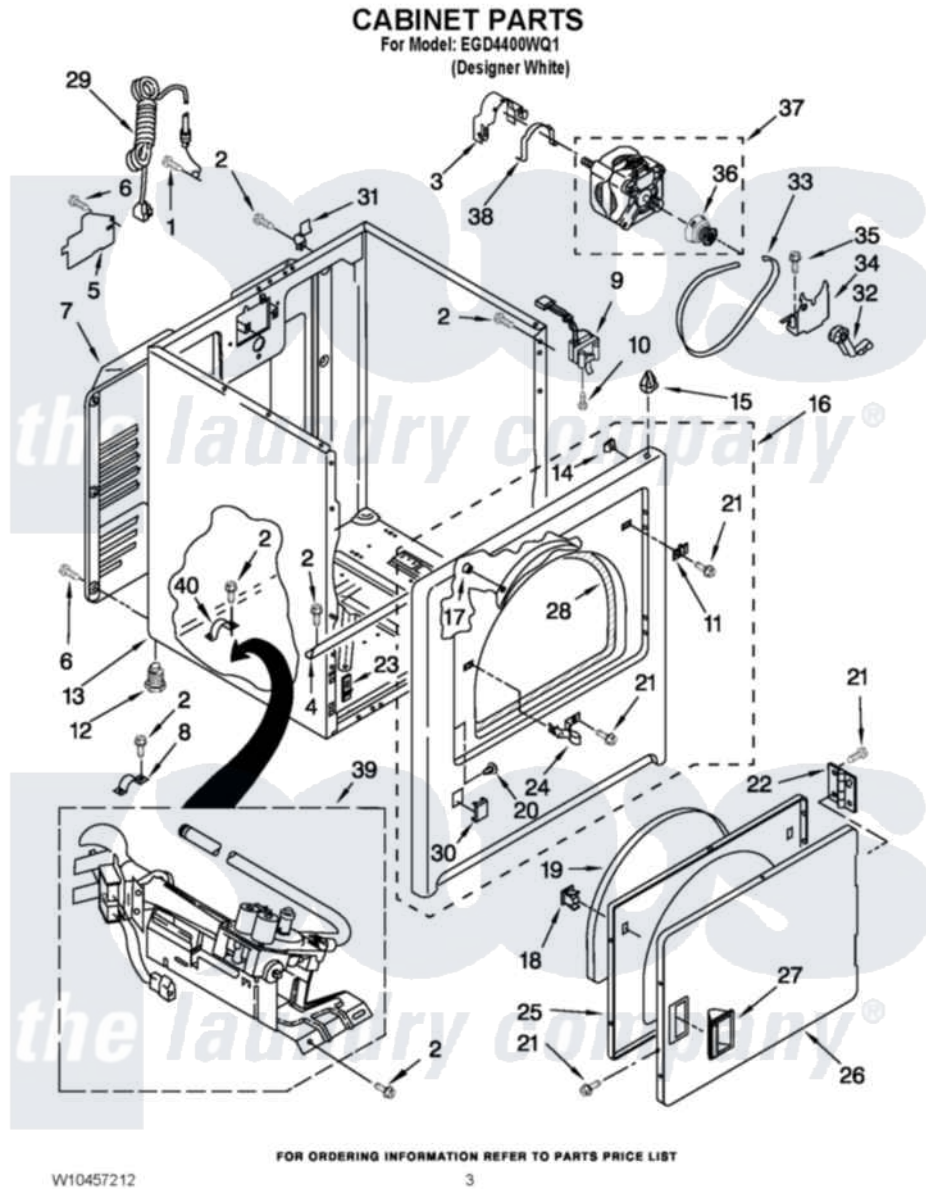

Estate EGD4400WQ1 02 - CABINET PARTS

Estate [Residential Estate EGD4400WQ1 Dryer Parts](#) Parts Diagram 02 - CABINET PARTS
Click on the part number to view part

Item	Original Part Number	Replaced By	Status	Part Description
1	8533974	4331106		Screw, No.10-32 X 7/16
2	3390631			Screw, 10-16 X 3/8
3	3404162			Clamp, Motor
4	W10236073			Bracket, Cabinet
5	3396795			Cover, Terminal Block
6	693995			Screw, Hex Head
7	3396805	280043		Panel-Rear
8	3980175			Clamp, Elbow
9	3406109	3406107		Door Switch Assembly
10	697773	3395530		Screw
11	3403630			Plug, Strike Hole
12	3392100	49621		Feet-Leveling
NI	279810			Foot-Optional
13	8530603	8533643		Cabinet
14	98234			Clip, U-Bend
15	690363	18776		Lock, Front Top

16	W10224855	W10248059	Panel
17	685203	279220	Clip
18	3389441		Door Catch Assembly
19	3405246		Seal, Door Push-To-Start
20	3404413		Plug, Hinge Hole
21	342055	488627	Screw
22	W10362431		Hinge And Pin Assembly
23	3394083		Clip, Front Panel
24	3403431		Strike, Panel
25	3402341		Door, Inner
26	3402335		Door, Front
27	3405184		Handle, Door
28	3406129		Seal And Bearing Assembly
29	W10440460		Cord, Power
30	8564457		Plug, Front Panel
31	8066217		Hinge, Top
32	691366		Idler And Pulley Assembly
33	8066065	341241	Belt
34	348780		Base, Motor
35	3400500		Bolt, 3405245 5/16-18 X 3/4
36	8066184		Pulley, Motor
37	W10194250	279827	Motor-Drve
38	W10121316		Plug, Multivent
39	W10336852	W10465748	Burner-Gas
40	341029		Clamp, Pipe Door Spring