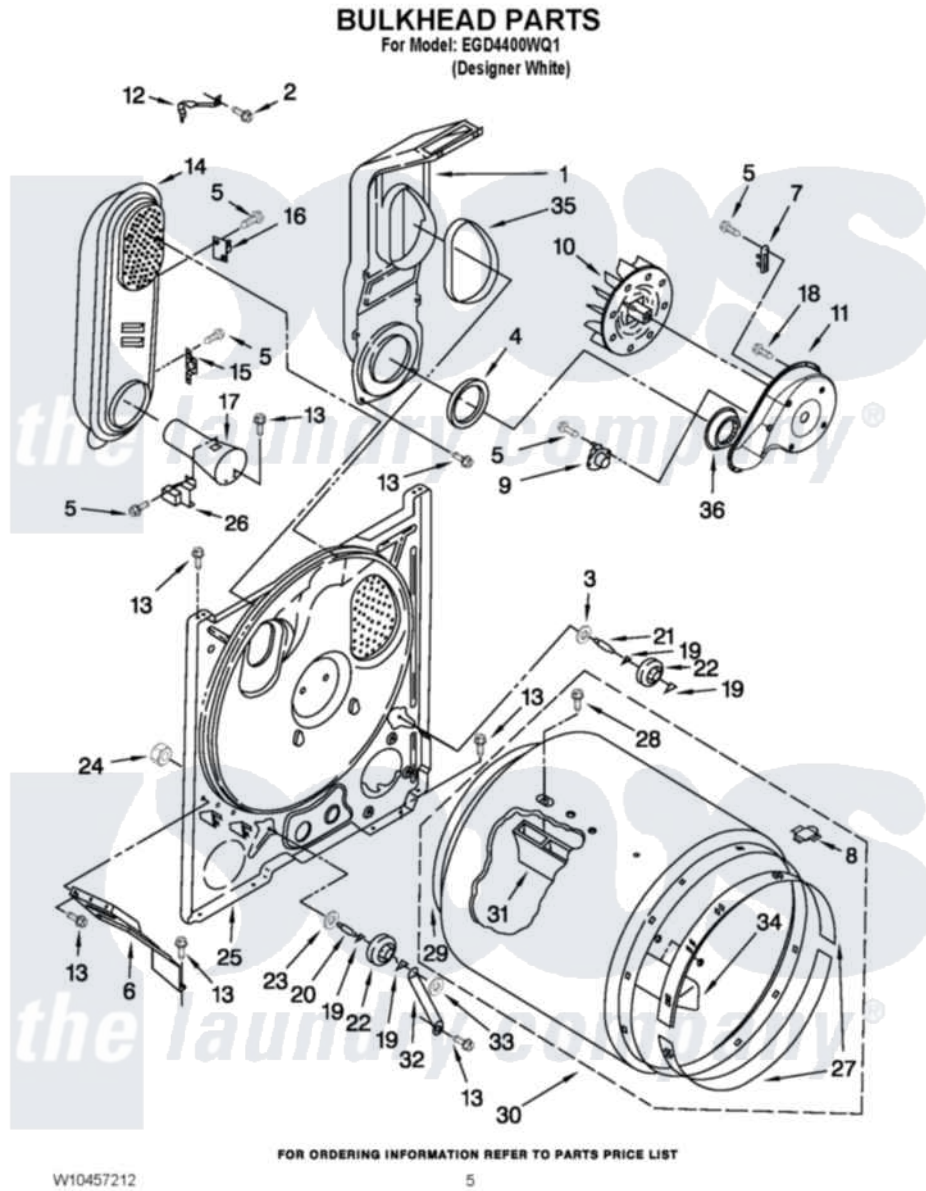

Estate EGD4400WQ1 03 - BULKHEAD PARTS

Estate [Residential Estate EGD4400WQ1 Dryer Parts](#) Parts Diagram 03 - BULKHEAD PARTS
Click on the part number to view part

Item	Original Part Number	Replaced By	Status	Part Description
1	348368			Lint Chute Assembly
2	489463			Screw, 8-18 X 1/16
3	3388703			Washer, Support
4	347139			Seal, Lint Chute
5	90767			Screw, 8A X 3/8 HeX Washer Head Tapping
6	3406022			Bracket, Bulkhead
7	3392519			Thermal Limiter
8	8066086			Plug, Drum Hole
9	3387134			Thermostat, Internal-Bias
10	694089			Wheel, Blower
11	8577230			Housing, Blower
12	8066155			Clip, Heater Box
13	343641	681414		Screw, 10AB X 1/2
14	8530285	279980		Box
15	W10423382			Thermostat, High Limit 205F
16	280010			Kit, Thermal Cut-Off

17	8066049		Funnel, Burner Light
18	3390647	488729	Screw
19	690997		Washer, Thrust
20	W10359270		Shaft, Drum Roller Threads
21	W10359269		Shaft, Drum Roller Threads
22	3397590	349241T	Support
23	348197		Washer, Support
24	W10298789		Nut, Push-In
25	3403491	279796	Bulkhead
26	338906		Radiant, Sensor
27	692526	279441	BeaRng-Rng
28	W10219342		Screw, Baffle Mounting
29	W10352407	279857	Seal
30	695587		Drum Assembly
31	692490		Baffle, Drum
32	3976434		Bracket, Support Shaft
33	90296		Nut, Push On
34	3403636		Baffle, Drum
35	339956		Seal, Air Duct To Bulkhead
36	696302		Shield, Exhaust