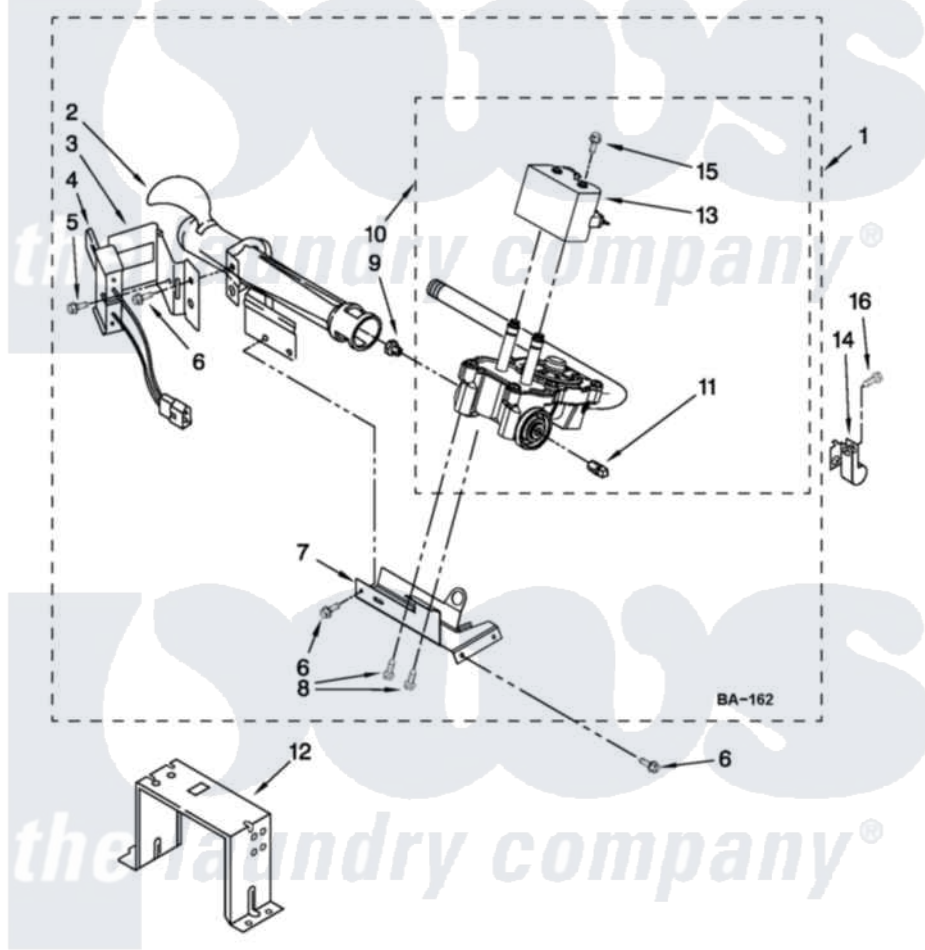

# Estate EGD4400WQ1 04 - W10336852 BURNER ASSEMBLY

## W10336852 BURNER ASSEMBLY

For Model: EGD4400WQ1  
(Designer White)

USE WITH TYPE 1 - NATURAL, TYPE 2 - MIXED,  
AND TYPE 4 - LIQUEFIED PROPANE AND BUTANE GASES

FOR ORDERING INFORMATION REFER TO PARTS PRICE LIST

W10457212

7

Estate [Residential Estate EGD4400WQ1 Dryer Parts](#) Parts Diagram 04 - W10336852 BURNER ASSEMBLY  
Click on the part number to view part

Item	Original Part Number	Replaced By	Status	Part Description
1	W10336852	<a href="#">W10465748</a>		Burner-Gas
2	688617	<a href="#">693140</a>		Burner
3	<a href="#">694298</a>			Bracket, Ignitor
4	686590	<a href="#">279311</a>		Ignitor
5	<a href="#">3393909</a>			Screw, 8-32 X 7/8
6	343641	<a href="#">681414</a>		Screw, 10AB X 1/2
7	693986			Base, Burner
8	<a href="#">3387057</a>			Screw, 10-16 X 1/2 Orifice, Burner
9	<a href="#">234826</a>			Orifice, Burner Type 1
10	W10304604	<a href="#">W10500695</a>		Valve-Gas
11	<a href="#">W10295523</a>			Plug, Pipe
12	<a href="#">3389889</a>			Bracket, Support
13	<a href="#">W10328463</a>			Coil, 60 Hz
14	<a href="#">3978776</a>			Bracket, Gas Pipe Switch
15	<a href="#">326049536</a>			Screw, Coil
16	3390647	<a href="#">488729</a>		Screw