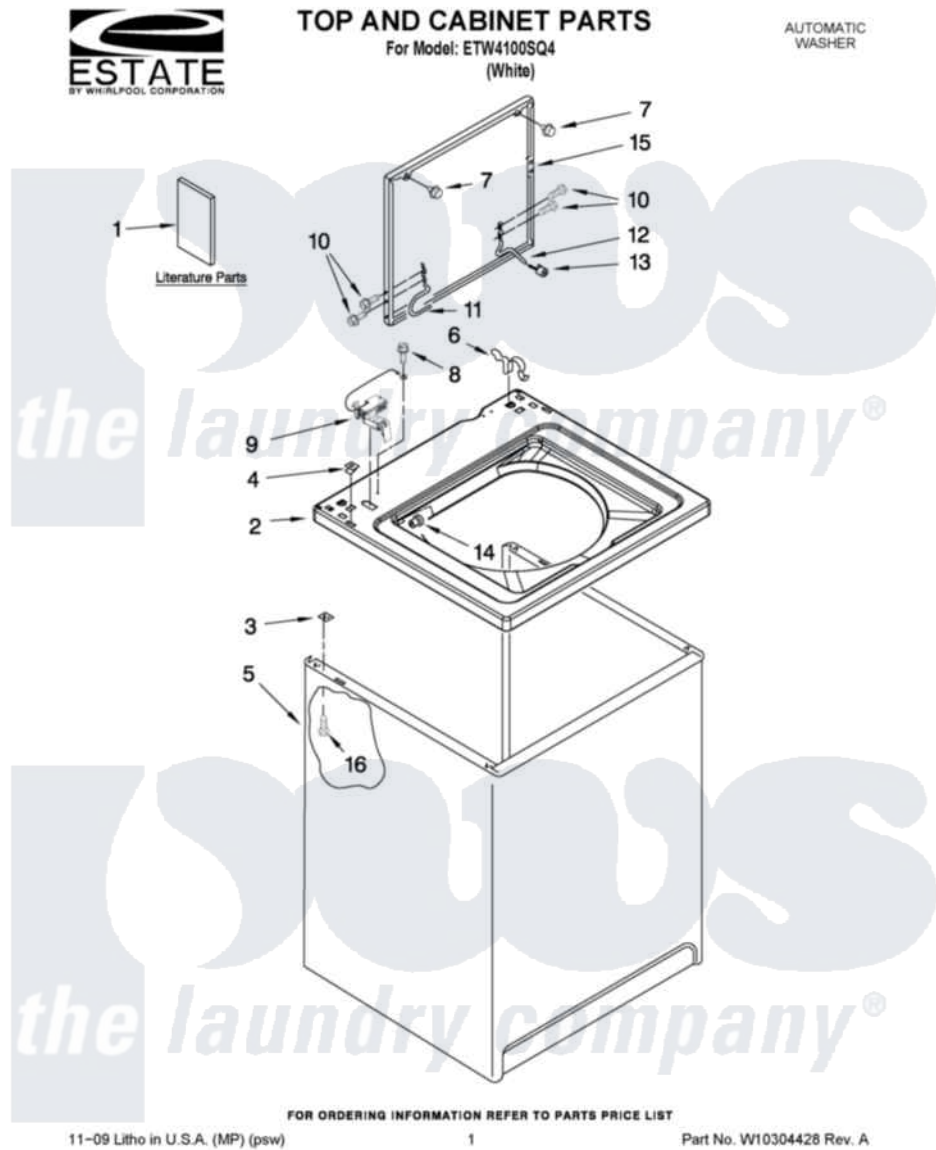

Estate ETW4100SQ4 01 - TOP AND CABINET PARTS

Estate Residential Estate ETW4100SQ4 Washer Parts Parts Diagram 01 - TOP AND CABINET PARTS
 Click on the part number to view part

Item	Original Part Number	Replaced By	Status	Part Description
1	W10200890		Not Available	INSTRUCTIONS, INSTALLATION (ENGLISH/FRENCH)
"	W10200843		Not Available	Use & Care Guide (English/French)
"	W10200844		Not Available	Use & Care Guide (Spanish)
"	W10150642		Not Available	Feature Sheet (English/French)
"	W10150643		Not Available	Feature Sheet (Spanish)
"	W10062887		Not Available	Energy Guide
"	W10201449		Not Available	WIRING DIAGRAM
2	8318068			Top
3	62750			Spacer, Cabinet To Top (4)
4	357213			Nut, Push-In
5	63424			Cabinet
6	62780			Clip, Top And Cabinet And Rear Panel
7	9724509			Bumper, Lid

8	3351614	Screw, Gearcase Cover Mounting
9	8318084	Switch, Lid
10	W10119828	Screw, Lid Hinge Mounting
11	W10225135	Hinge, Lid
12	54583	Hinge, Lid
13	19119	Bumper, Lid Hinge
14	21258	Bearing, Lid Hinge
15	8541774	W10193857 Lid
16	3390631	Screw, 10-16 X 3/8