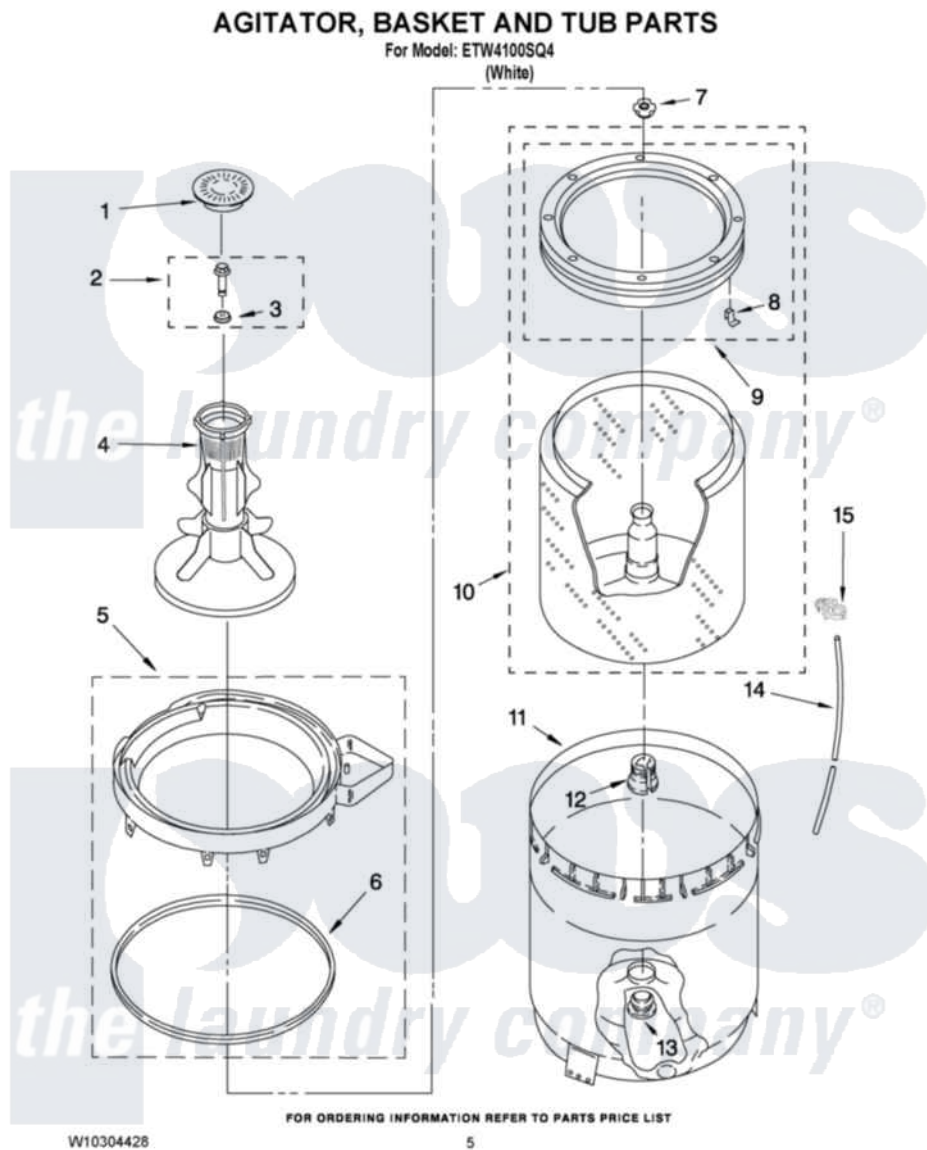

Estate ETW4100SQ4 03 - AGITATOR, BASKET AND TUB PARTS

Estate Residential Estate ETW4100SQ4 Washer Parts Parts Diagram 03 - AGITATOR, BASKET AND TUB PARTS
Click on the part number to view part

Item	Original Part Number	Replaced By	Status	Part Description
1	3352483			Cap, Agitator
2	358237			Screw And Washer
3	3949550			Washer
4	63377			Agitator
5	3360611			Tub Ring And Gasket Assembly
6	3359586			Gasket, Tub Ring
7	21366			Nut, Spanner
8	8519815			Clip, Balance Ring
9	3956205			Balance Ring
10	3956206	3956207		Basket And Balance Ring
11	63125			Tub
12	389140			Tub Block, Basket Drive
13	383727			Gasket, Centerpod
14	3347780	353244		Hose, Pressure Switch
15	2219077			Clip, Pressure Switch Hose