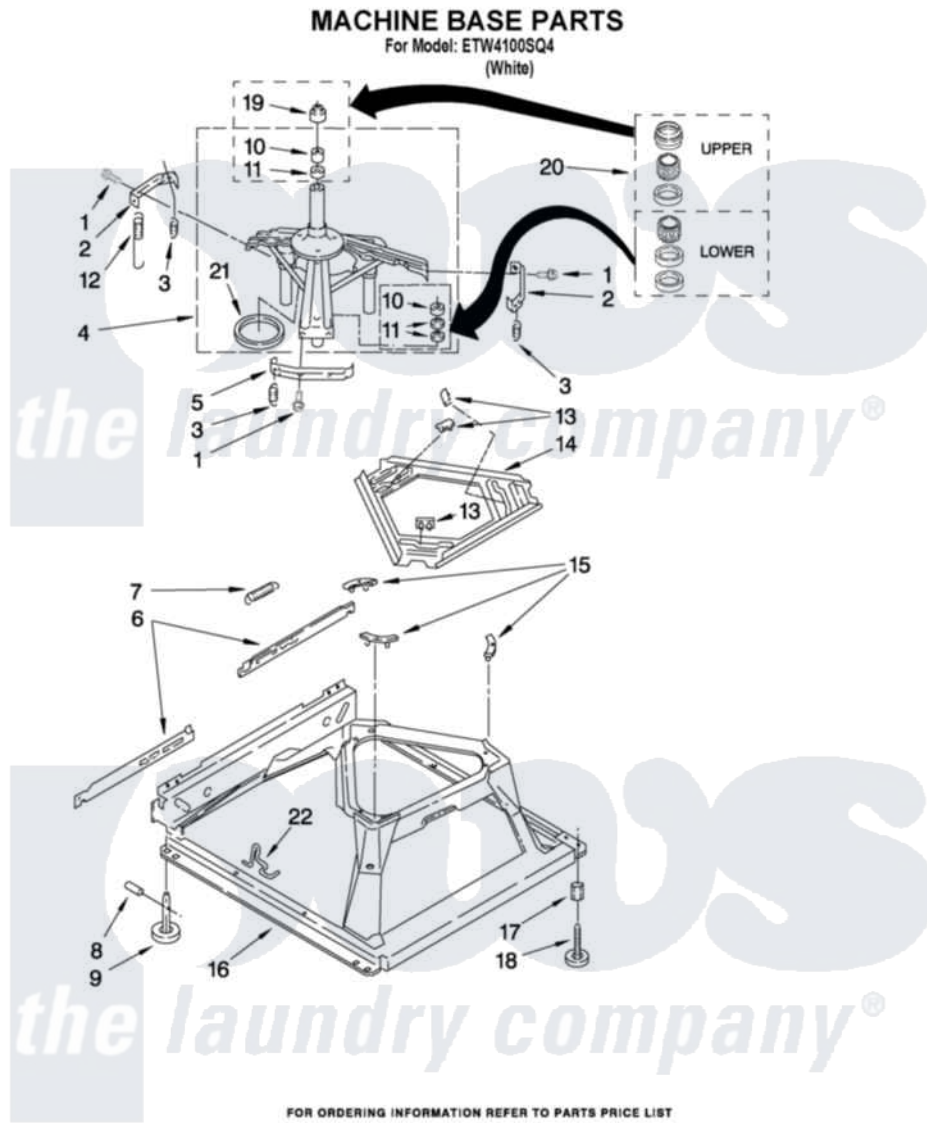

# Estate ETW4100SQ4 05 - MACHINE BASE PARTS

Estate [Residential Estate ETW4100SQ4 Washer Parts](#) Parts Diagram 05 - MACHINE BASE PARTS  
Click on the part number to view part

Item	Original Part Number	Replaced By	Status	Part Description
1	<a href="#">3400076</a>			Screw, Bracket Mounting
2	<a href="#">64067</a>			Bracket, Spring Outer
3	<a href="#">63907</a>			Spring, Suspension
4	8575214	<a href="#">280184</a>		Support
5	<a href="#">64065</a>			Bracket, Spring Outer
6	<a href="#">63466</a>			Link, Leveling Mechanism
7	62597	<a href="#">8316845</a>		Spring
8	<a href="#">62837</a>			Pin, Knurled
9	62596	<a href="#">285244</a>		Feet-Leveling
10	<a href="#">8546455</a>			Bearing, Centerpost
11	357409	<a href="#">359449</a>		Seal, Agitator Shaft
12	8534035	<a href="#">285901</a>		Spring
13	62568	<a href="#">285219</a>		Pad
14	<a href="#">3946509</a>			Plate, Suspension
15	3363660	<a href="#">285744</a>		Pad
16	3946512	<a href="#">285771</a>		Base

17	<a href="#">3359452</a>	Nut, Lock
18	<a href="#">W10001130</a>	Foot, Leveling
19	<a href="#">8577376</a>	Seal, Centerpost
20	<a href="#">285203</a>	Centerpost Bearing Kit
21	<a href="#">63134</a>	Ring, Sound Deadening
22	<a href="#">W10145155</a>	Retainer, Suspension Spring