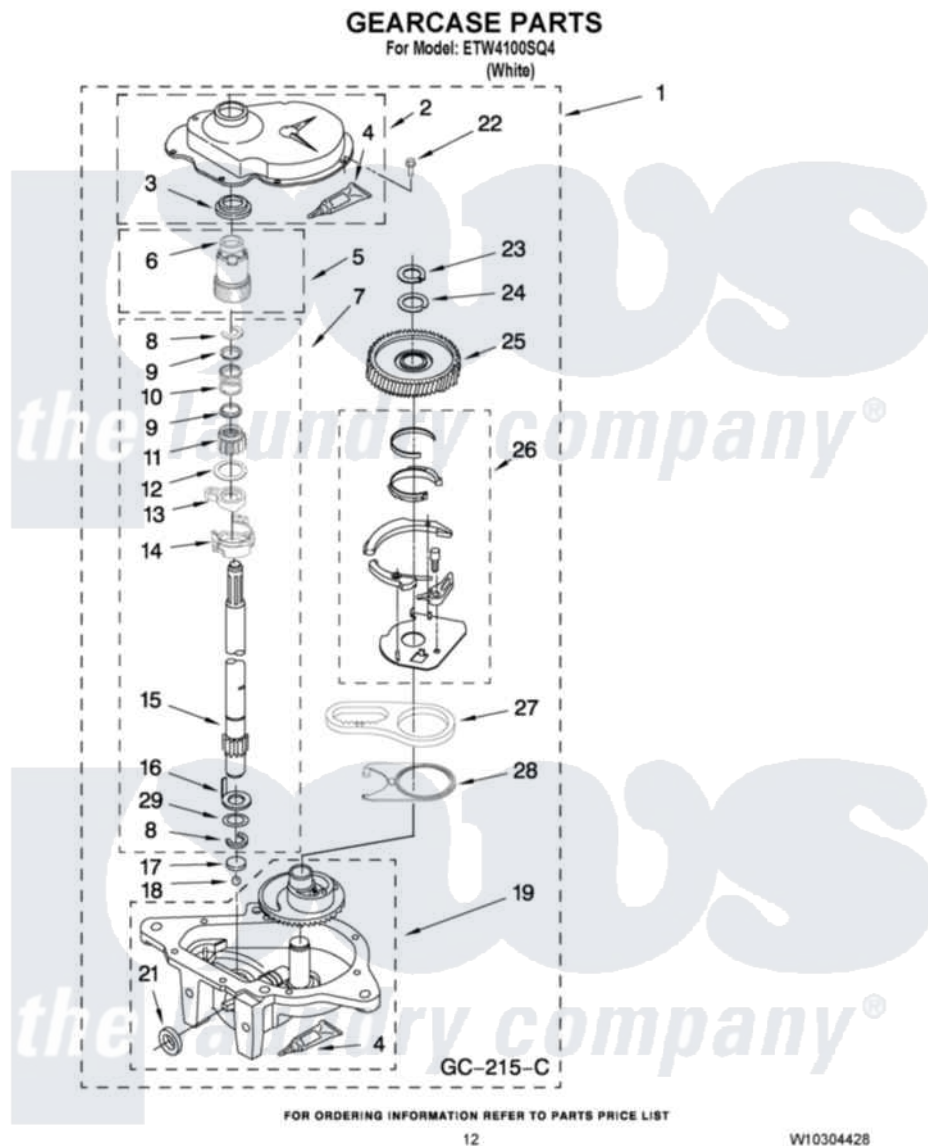

Estate ETW4100SQ4 08 - GEARCASE PARTS

Estate [Residential Estate ETW4100SQ4 Washer Parts](#) Parts Diagram 08 - GEARCASE PARTS
Click on the part number to view part

Item	Original Part Number	Replaced By	Status	Part Description
1	3360630	3360629		Gearcase
2	285202			Cover, Gearcase
3	3349985			Seal, Gearcase Cover
4	285195			Sealer Sealer, Gasket
5	63320	285362		Gear and Pinion
6	356427			Seal, Spin Pinion
7	389387			Shaft, Agitator
8	90369		Not Available	Ring, Retaining (2)
9	62677			Retainer, Spring
10	62676			Spring, Agitator
11	63273	285509		Shaft, Agitator
12	62619			Washer, Agitator Gear
13	62580	285206		Cam-Agitator
14	62581	285206		Cam-Agitator
15	285509			Shaft, Agitator
16	62618			Washer, Cam Thrust

17	16018	285205	Bearing
18	85529	285205	Bearing
19	389230	285515	Gearcase
21	285352		Seal Kit, Thrust Plug
22	3351614		Screw, Gearcase Cover Mounting
23	3362552	285765	Ring-Retr
24	285735	285766	Washer Kit, Thrust
25	62570	285362	Gear and Pinon
26	388253	999516	Shelf-Glas
27	3349296	8546456	Rack, Connecting
28	62621		Actuator, Shift
29	388815		Washer, Intermediate 1 3976263 Miscellaneous Parts Bag 2 3976300 Washer, Inlet Hose 3 3366913 Clamp, Hose