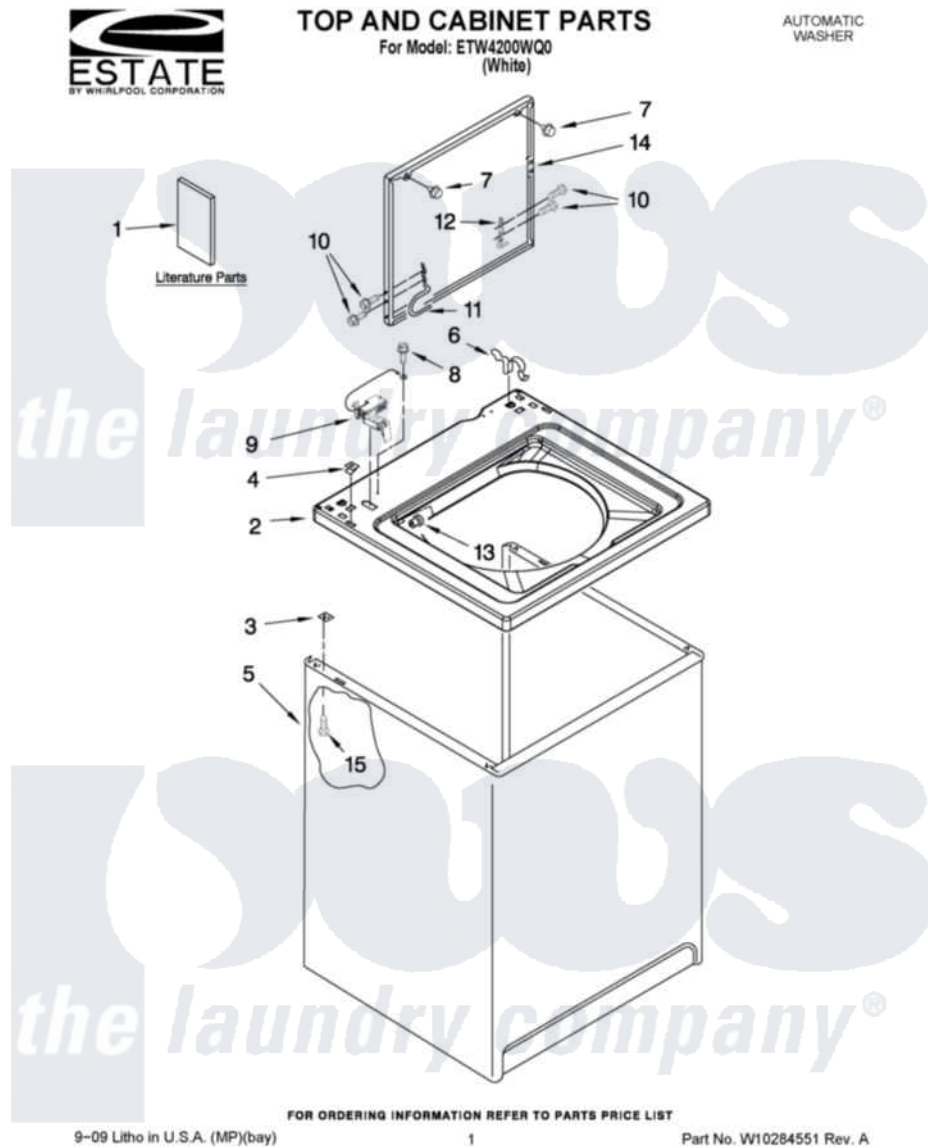

Estate ETW4200WQ0 01 - TOP AND CABINET PARTS

Estate Residential Estate ETW4200WQ0 Washer Parts Parts Diagram 01 - TOP AND CABINET PARTS
 Click on the part number to view part

Item	Original Part Number	Replaced By	Status	Part Description
1	W10200890		Not Available	INSTRUCTIONS, INSTALLATION (ENGLISH/FRENCH)
"	W10200843		Not Available	Use & Care Guide (English/French)
"	W10200844		Not Available	Use & Care Guide (Spanish)
"	W10150642		Not Available	Feature Sheet (English/French)
"	W10150643		Not Available	Feature Sheet (Spanish)
"	W10062913		Not Available	ENERGY GUIDE
"	W10201449		Not Available	WIRING DIAGRAM
2	8318068			Top
3	62750			Spacer, Cabinet To Top (4)
4	357213			Nut, Push-In
5	63424			Cabinet
6	62780			Clip, Top And Cabinet And Rear Panel
7	9724509			Bumper, Lid

8	3351614		Screw, Gearcase Cover Mounting
9	8318084		Switch, Lid
10	W10119828		Screw, Lid Hinge Mounting
11	8318088		Hinge, Lid
12	91770		Hinge, Lid
13	21258		Bearing, Lid Hinge
14	8541774	W10193857	Lid
15	3390631		Screw, 10-16 X 3/8