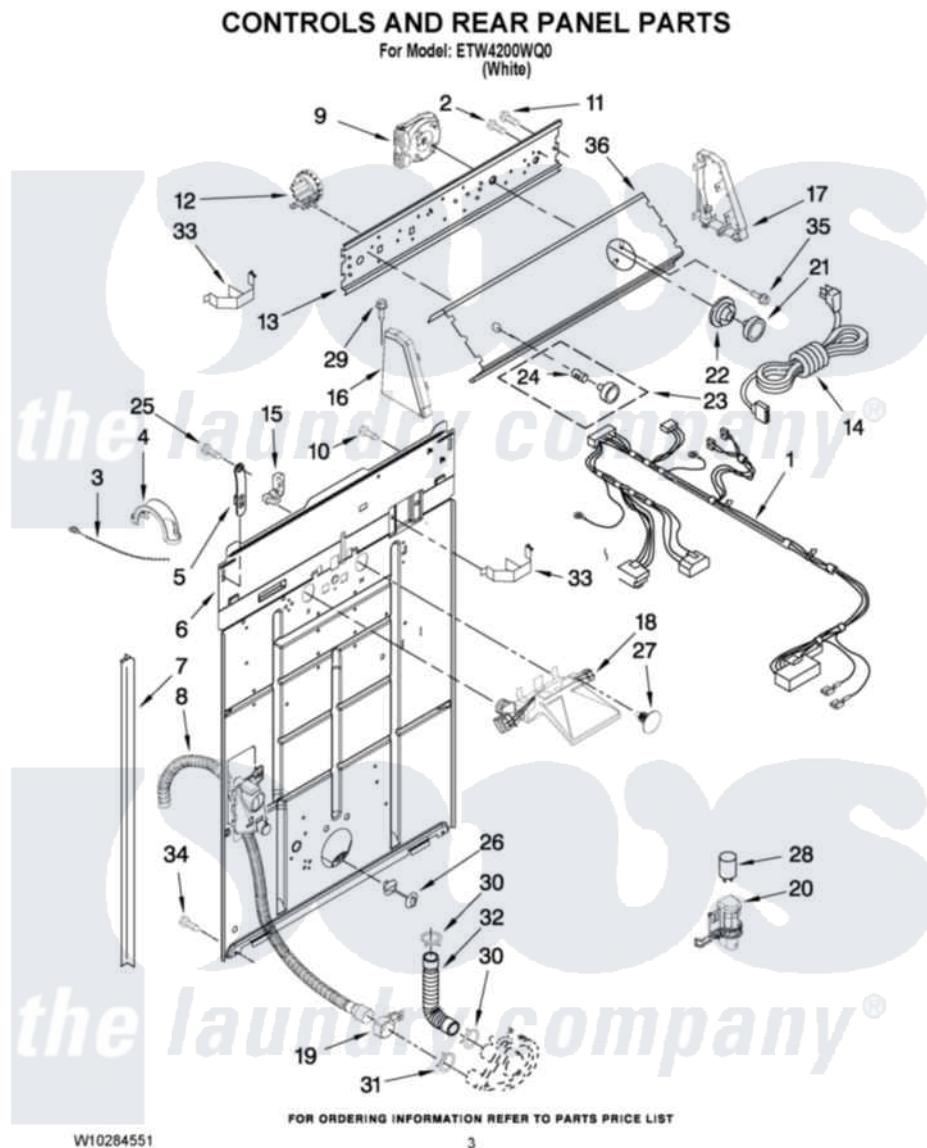

Estate ETW4200WQ0 02 - CONTROLS AND REAR PANEL PARTS

Estate [Residential Estate ETW4200WQ0 Washer Parts](#) Parts Diagram 02 - CONTROLS AND REAR PANEL PARTS
Click on the part number to view part

Item	Original Part Number	Replaced By	Status	Part Description
1	W10220034			Harness, Wiring
2	3400073			Screw, Ground
3	3347868	W10339879		Tie, Cable
4	8577378			U-Bend, Drain Hose
5	8568314			Strap, Console
6	W10194450			Panel, Rear
7	62747			Pad, Rear Panel
8	W10189267			Drain Hose Assembly
9	W10201447			Timer, Control
10	3351614			Screw, Gearcase Cover Mounting
11	90767			Screw, 8A X 3/8 HeX Washer Head Tapping
12	8577844	W10339251		Switch-WL
13	3948608			Bracket, Control
14	8578842	285800		Cord-Power
15	3952821	285777		Relief-Str

16	8274437	279960	Endcap
17	8274434	279960	Endcap
18	W10140918		Valve, Water Inlet W/Vacuum Break
19	8541668		Clamp, Hose
20	8318046		Clip, Capacitor
21	8538949		Knob, Timer
22	8538955		Dial, Timer
23	8538957		Knob, Control
24	8536939		Clip, Knob
25	9740848		Screw, Mixing Valve Mounting
26	8519200		Support, Rear Panel
27	W10000080	8282566	Clip, Pine Tree
28	8572717		Capacitor, Motor Start
29	388326		Screw, 8-18 X 1.25
30	3363366	616099	Clamp
31	8317496	285655	Clamp, Hose
32	3951449	285871	Hose
33	8055003		Clip, Harness And Pressure Switch
34	62863	3390631	Screw, 10-16 X 3/8
35	3400818		Screw, Timer Mounting
36	W10240492		Panel, Console