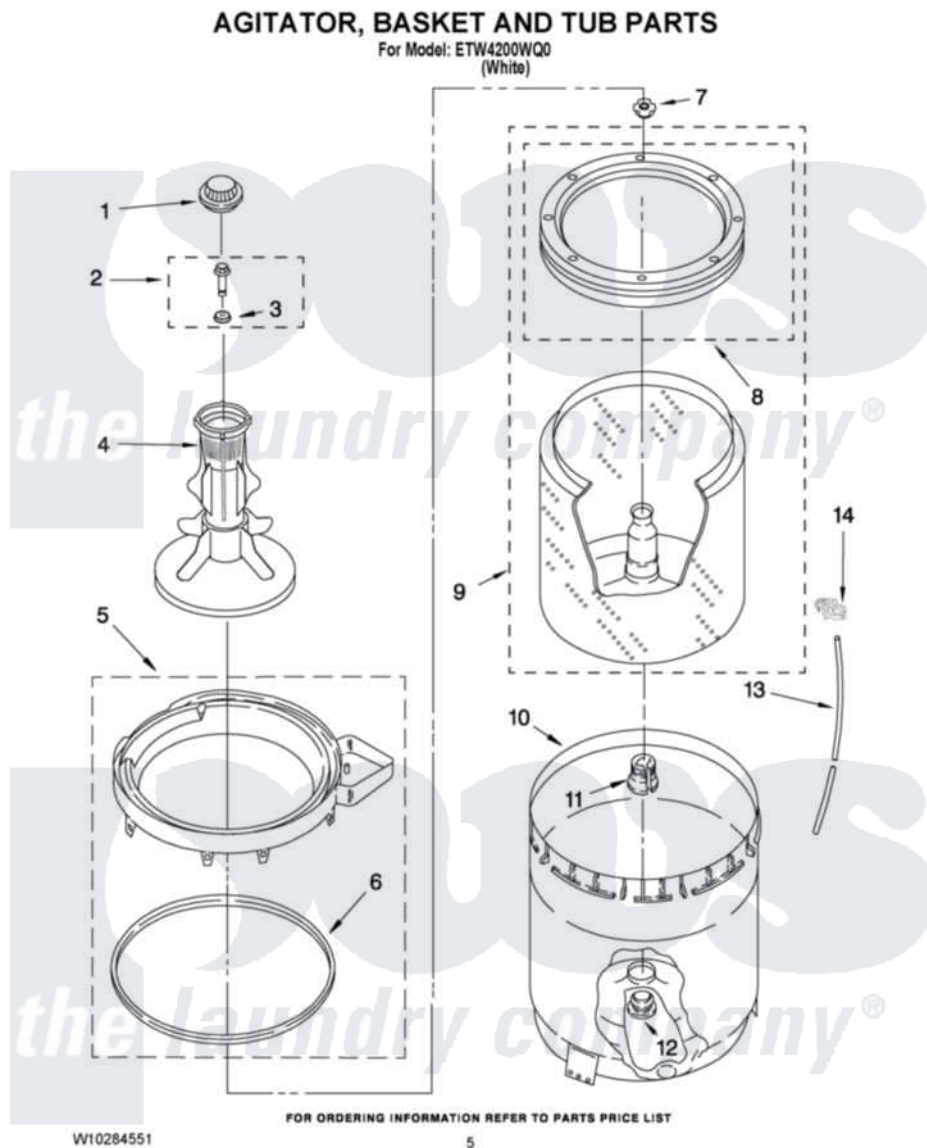

# Estate ETW4200WQ0 03 - AGITATOR, BASKET AND TUB PARTS

Estate Residential Estate ETW4200WQ0 Washer Parts Parts Diagram 03 - AGITATOR, BASKET AND TUB PARTS  
Click on the part number to view part

Item	Original Part Number	Replaced By	Status	Part Description
1	<a href="#">3355758</a>			Cap, Agitator
2	<a href="#">358237</a>			Screw And Washer
3	<a href="#">3949550</a>			Washer
4	<a href="#">63377</a>			Agitator
5	8528150	<a href="#">W10445870</a>		Ring-Tub
6	<a href="#">3976308</a>			Gasket, Tub Ring
7	<a href="#">21366</a>			Nut, Spanner
8	<a href="#">387240</a>			Ring, Balance
9	8526017	<a href="#">W10389329</a>		Clothes Container, Assembly
10	<a href="#">63849</a>			Strain Relief, Power Cord
11	<a href="#">389140</a>			Tub Block, Basket Drive
12	<a href="#">383727</a>			Gasket, Centerpod
13	3347780	<a href="#">353244</a>		Hose, Pressure Switch
14	<a href="#">2219077</a>			Clip, Pressure Switch Hose